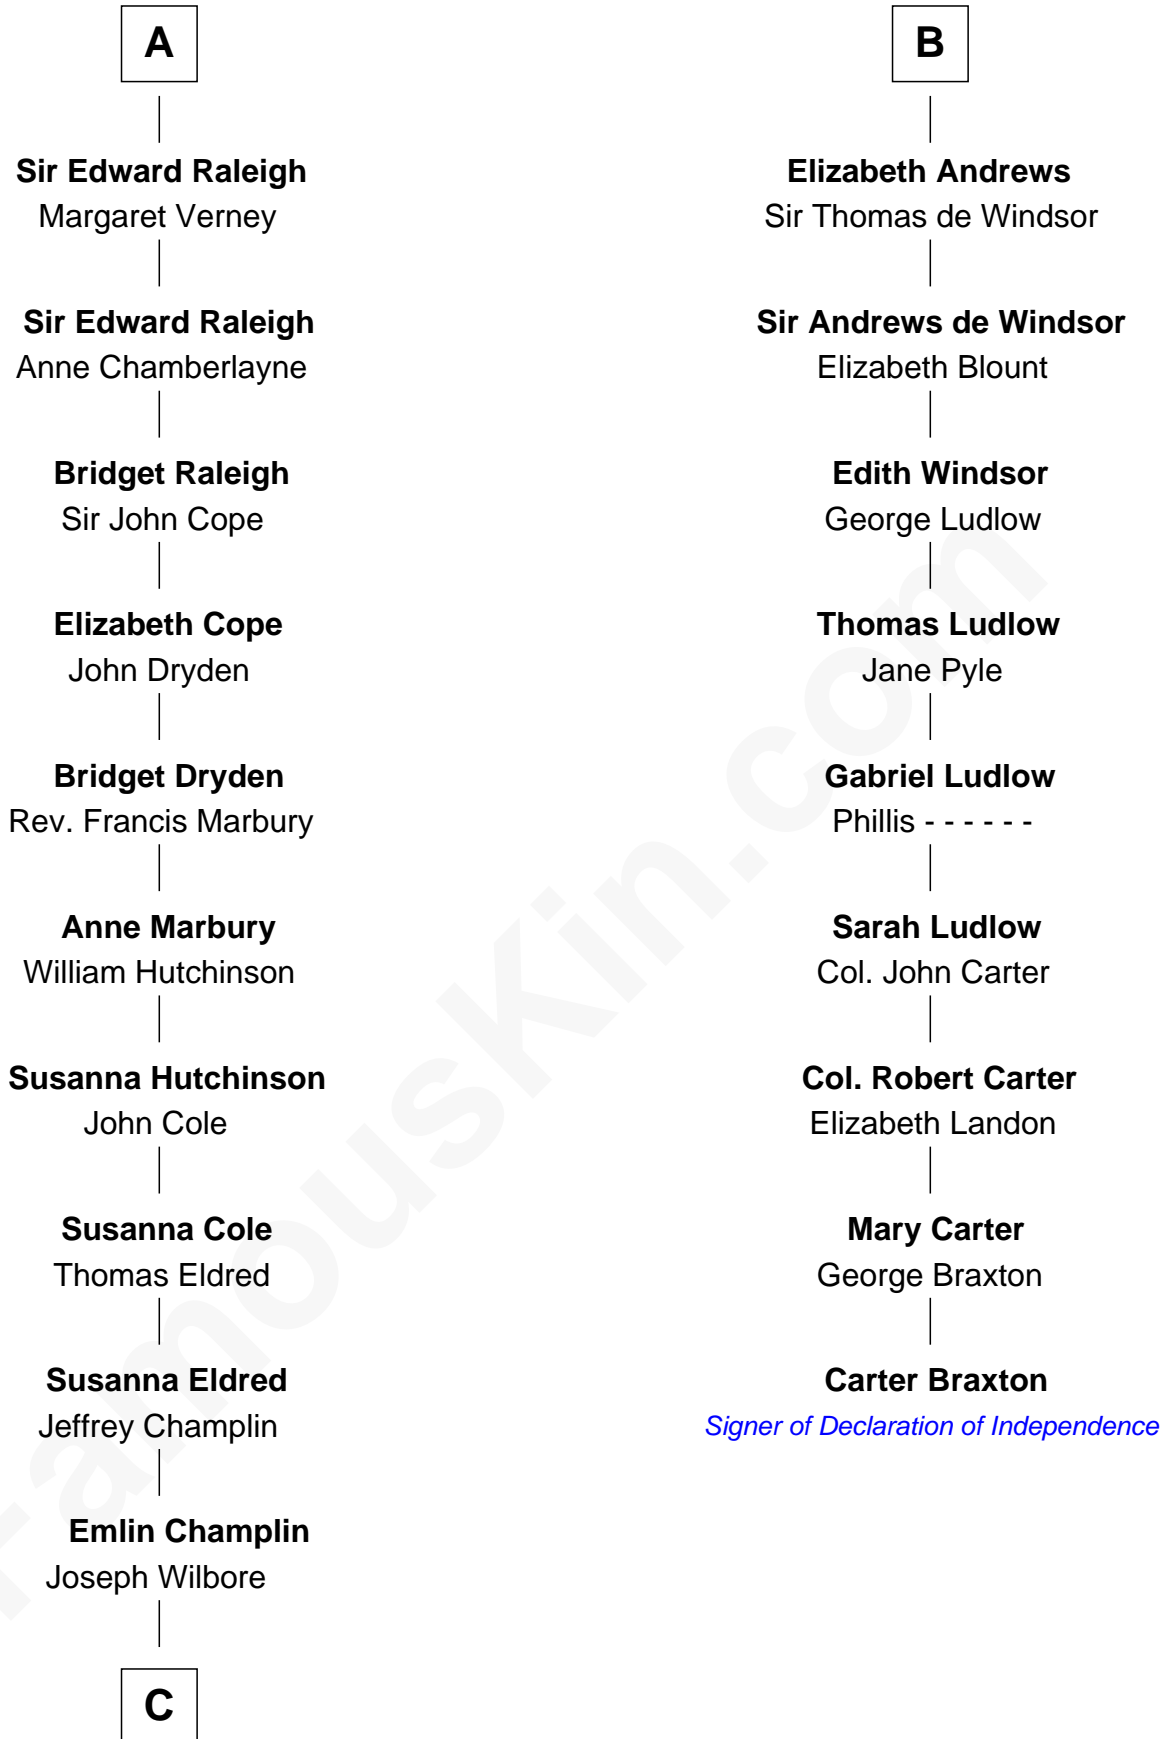

FamousKin.com
Relationship Chart of
Shanghai Pierce
Texas Cattleman

15th cousin 5 times removed of

Carter Braxton
Signer of the Declaration of Independence

C

—
Ambless Wilbore
Nathaniel Stoddard

—
Susanna Stoddard
Isaac Pearce

—
Jonathan D. Pearce
Hanna Phillips Head

—
Shanghai Pierce
Texas Cattleman

FamousKin.com