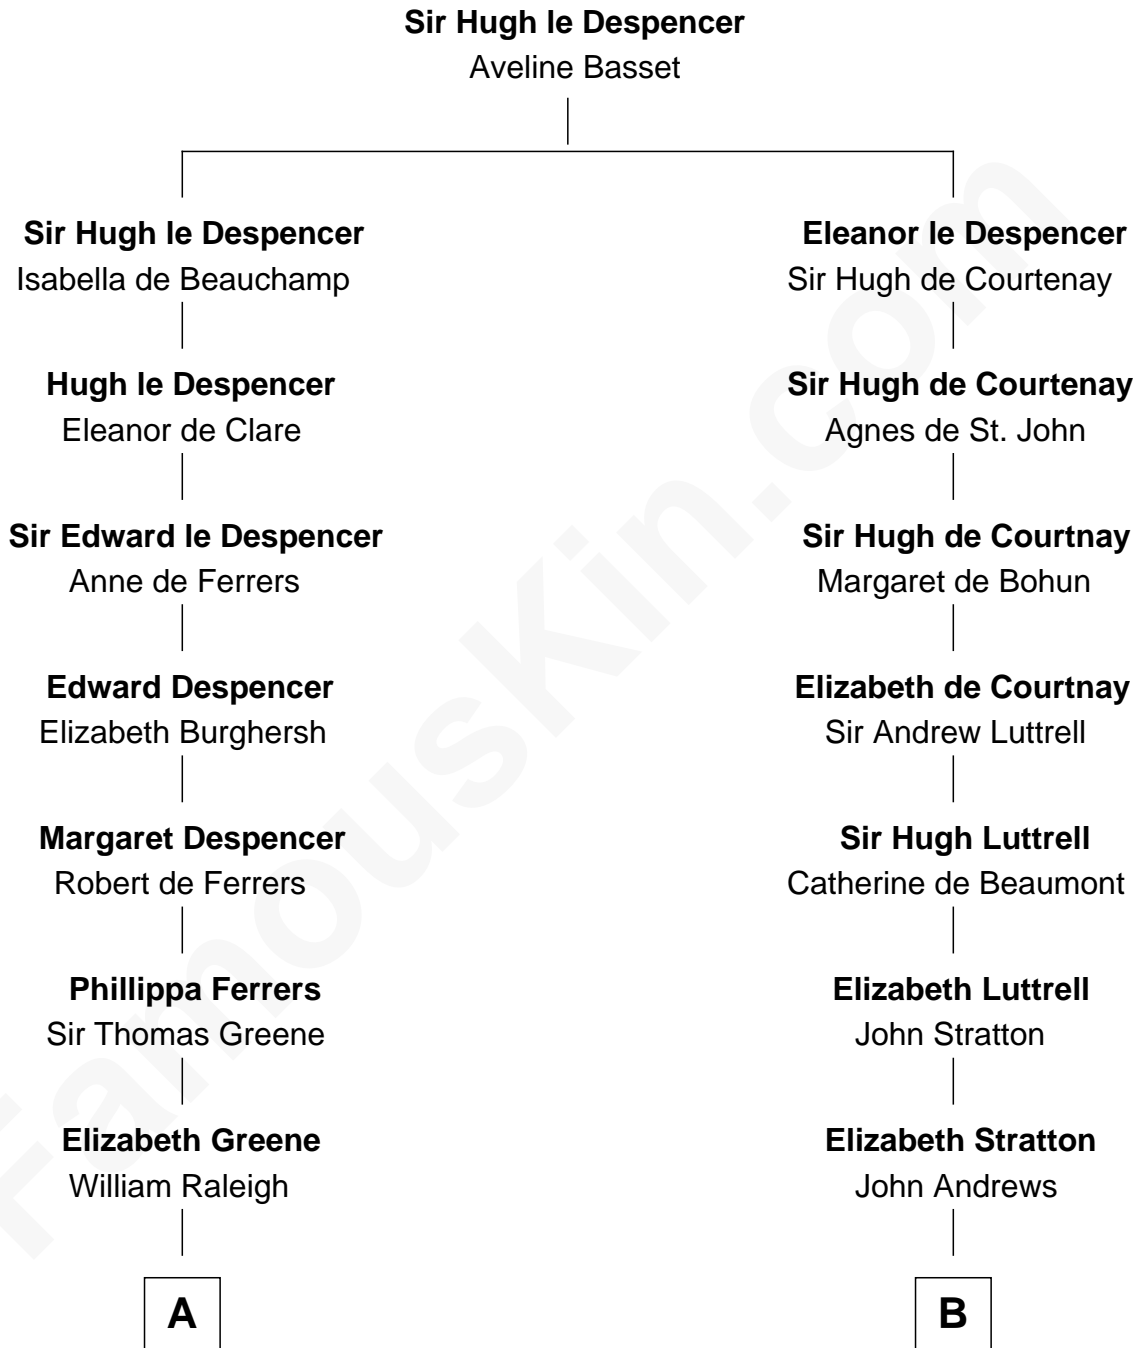

FamousKin.com
Relationship Chart of
Shanghai Pierce
Texas Cattleman

15th cousin 5 times removed of

Carter Braxton
Signer of the Declaration of Independence

C

—
Ambless Wilbore
Nathaniel Stoddard

—
Susanna Stoddard
Isaac Pearce

—
Jonathan D. Pearce
Hanna Phillips Head

—
Shanghai Pierce
Texas Cattleman

FamousKin.com