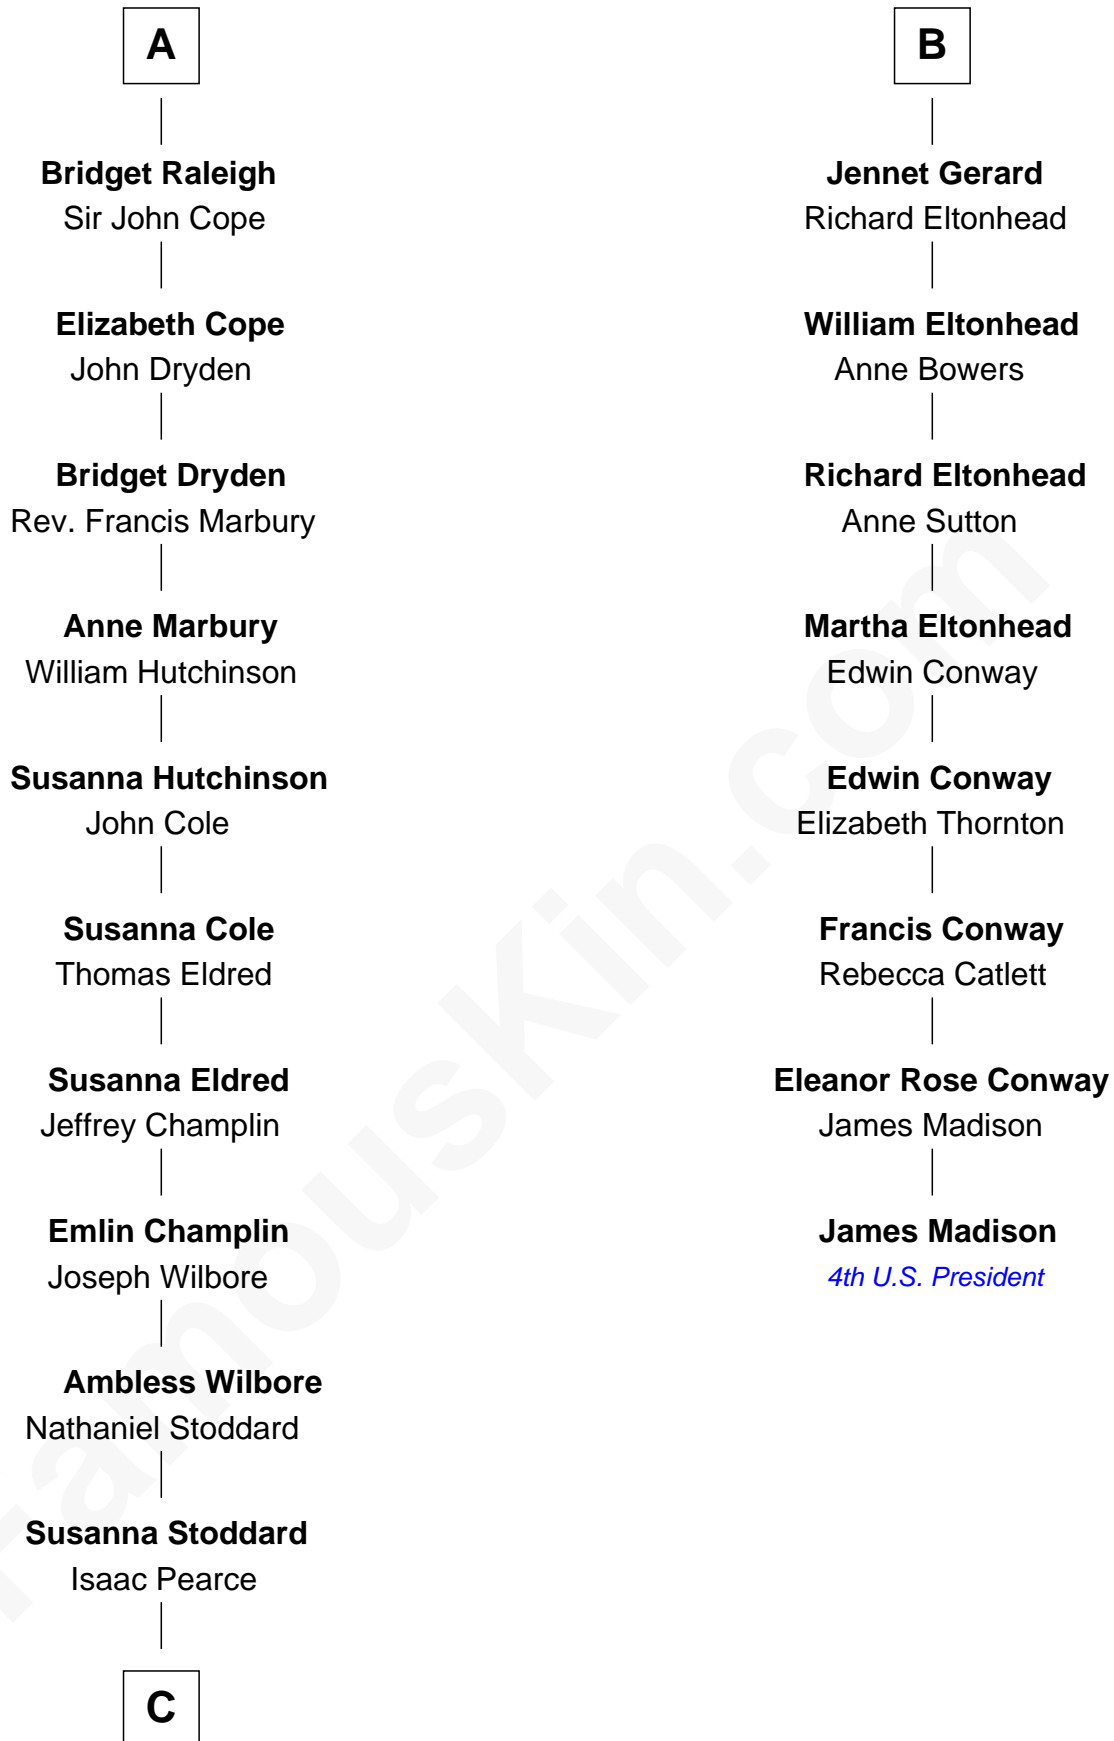

FamousKin.com

Relationship Chart of

Shanghai Pierce

Texas Cattleman

14th cousin 4 times removed of

James Madison
4th U.S. President

Edmund Fitzalan
Alice de Warenne

C

Jonathan D. Pearce
Hanna Phillips Head

Shanghai Pierce
Texas Cattleman

FamousKin.com