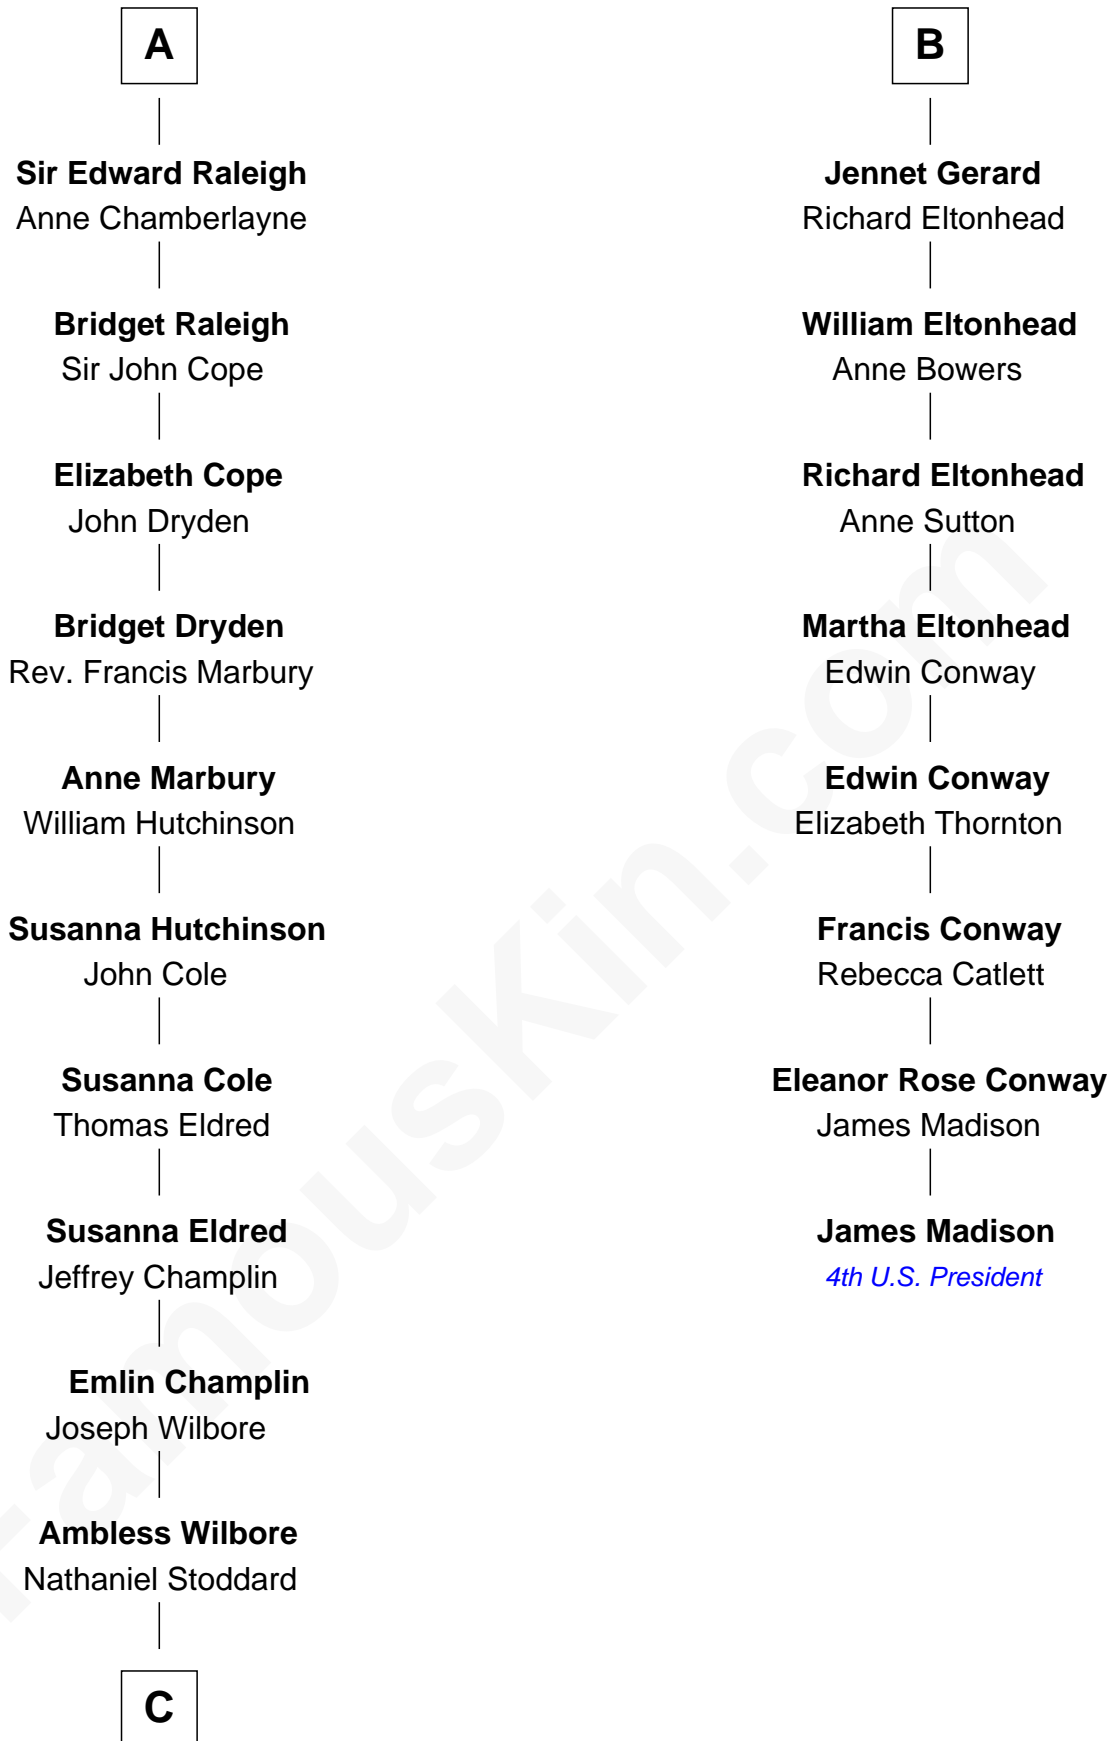

## Relationship Chart of

### Shanghai Pierce

*Texas Cattleman*

14th cousin 5 times removed of

**James Madison**  
*4th U.S. President*

**C**

—  
**Susanna Stoddard**

Isaac Pearce

—  
**Jonathan D. Pearce**

Hanna Phillips Head

—  
**Shanghai Pierce**

*Texas Cattleman*

FamousKin.com