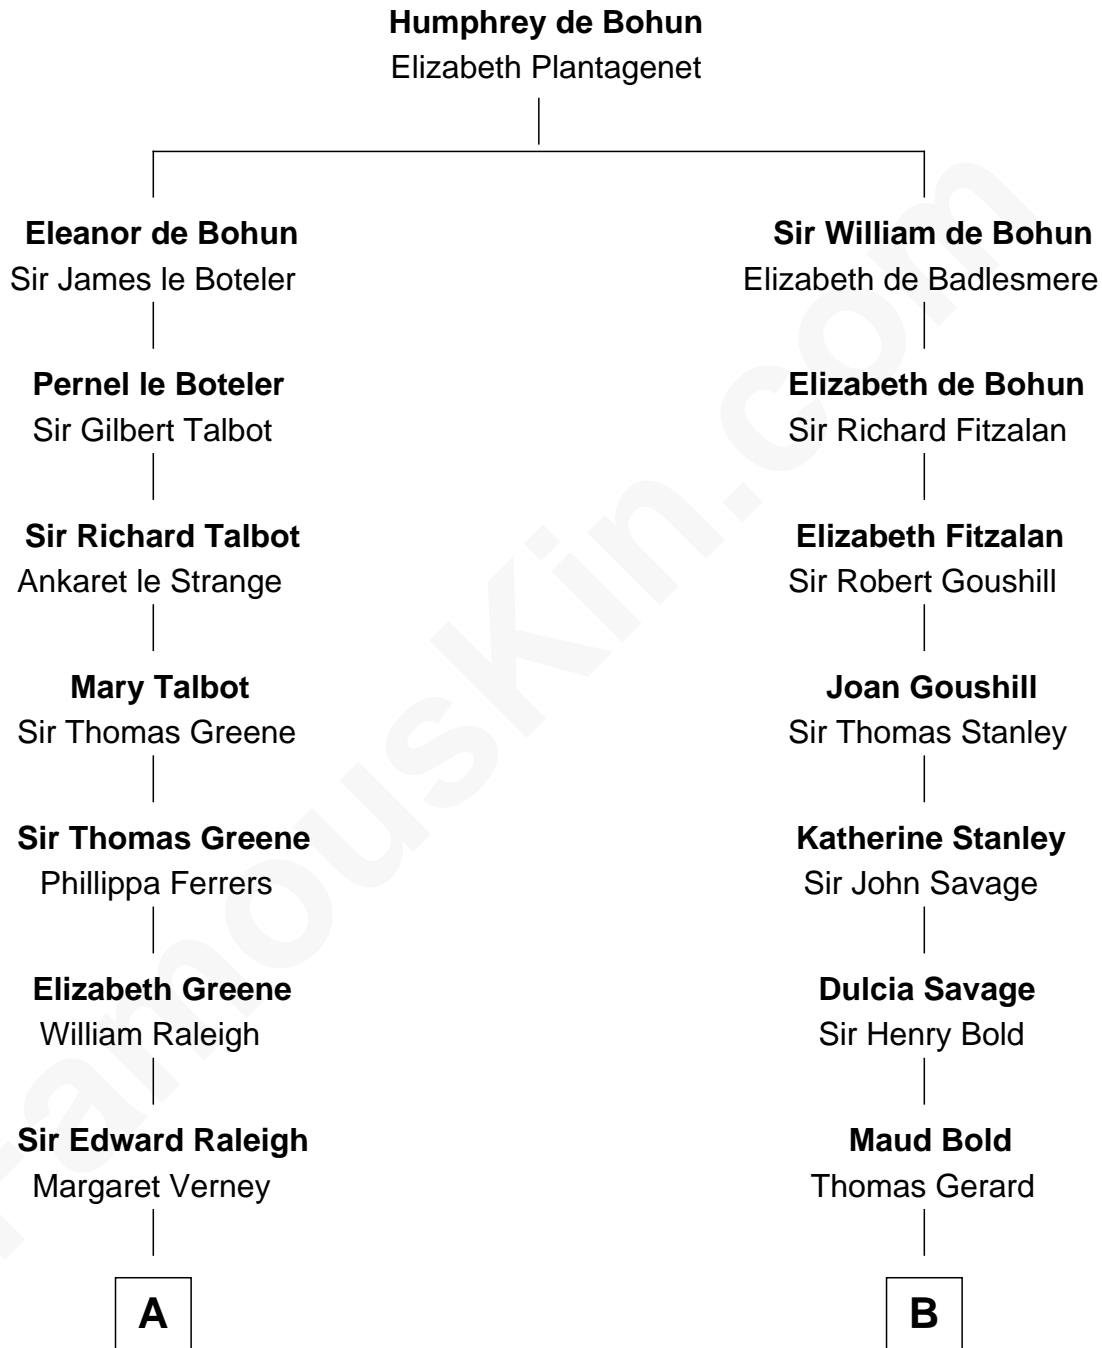

## Relationship Chart of

### Shanghai Pierce

*Texas Cattleman*

14th cousin 5 times removed of

**James Madison**  
*4th U.S. President*

**C**

—  
**Susanna Stoddard**

Isaac Pearce

—  
**Jonathan D. Pearce**

Hanna Phillips Head

—  
**Shanghai Pierce**

*Texas Cattleman*

FamousKin.com