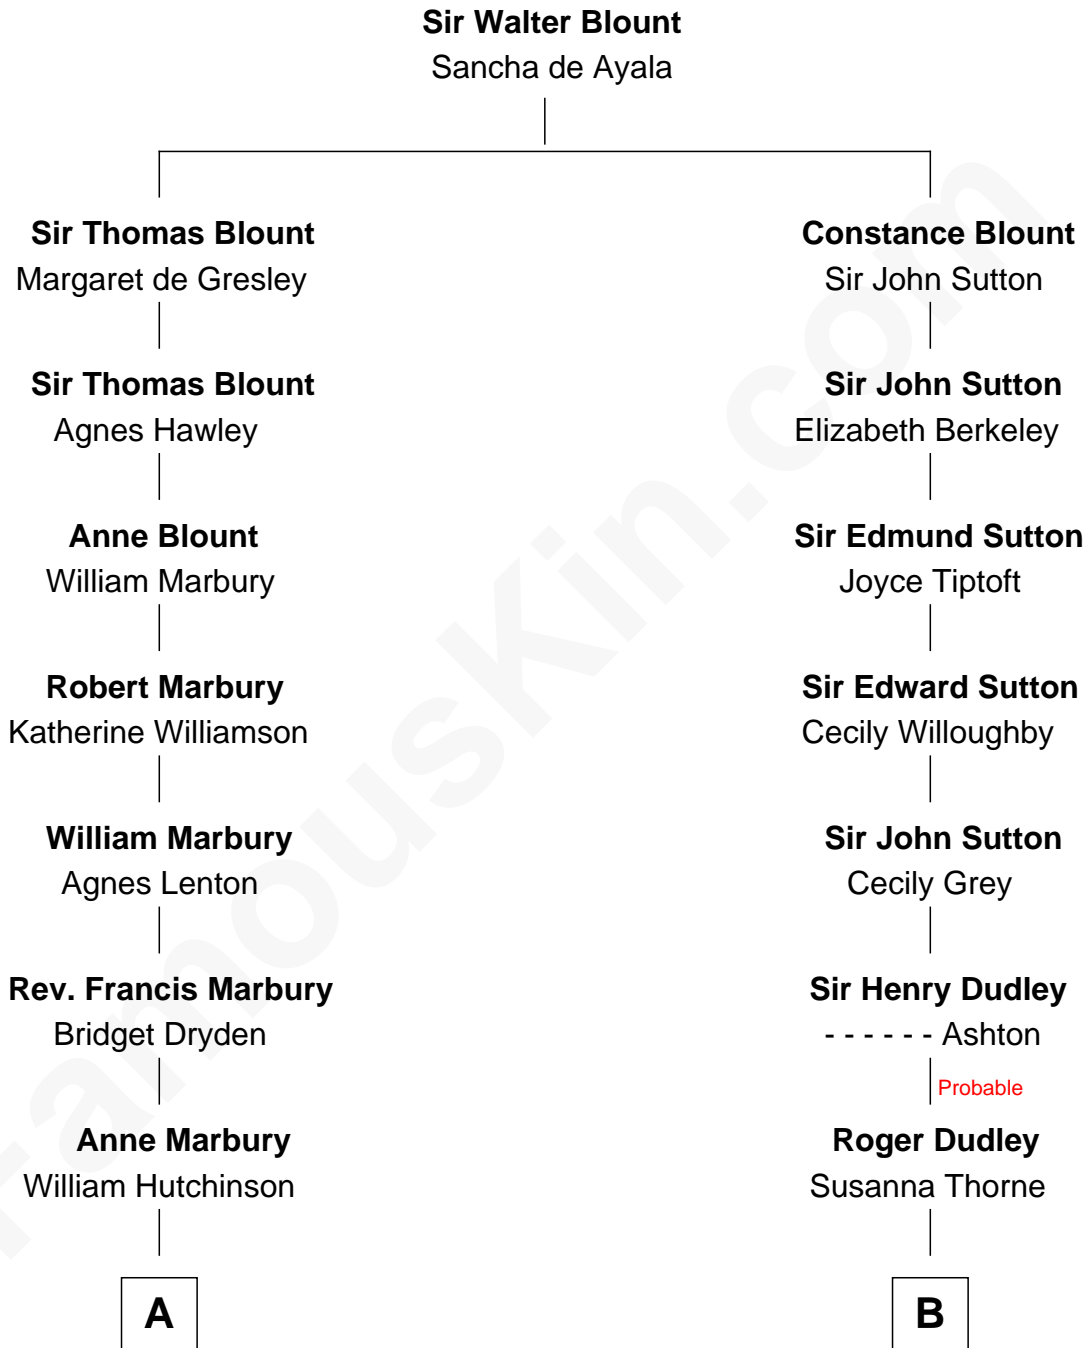

**FamousKin.com**  
**Relationship Chart of**  
**Shanghai Pierce**  
*Texas Cattleman*

**14th cousin 4 times removed of**  
**Bill Weld**  
*68th Governor of Massachusetts*

**C**

—  
**David Weld**

Mary Blake Nichols

—  
**Bill Weld**

*68th Governor of Massachusetts*

FamousKin.com