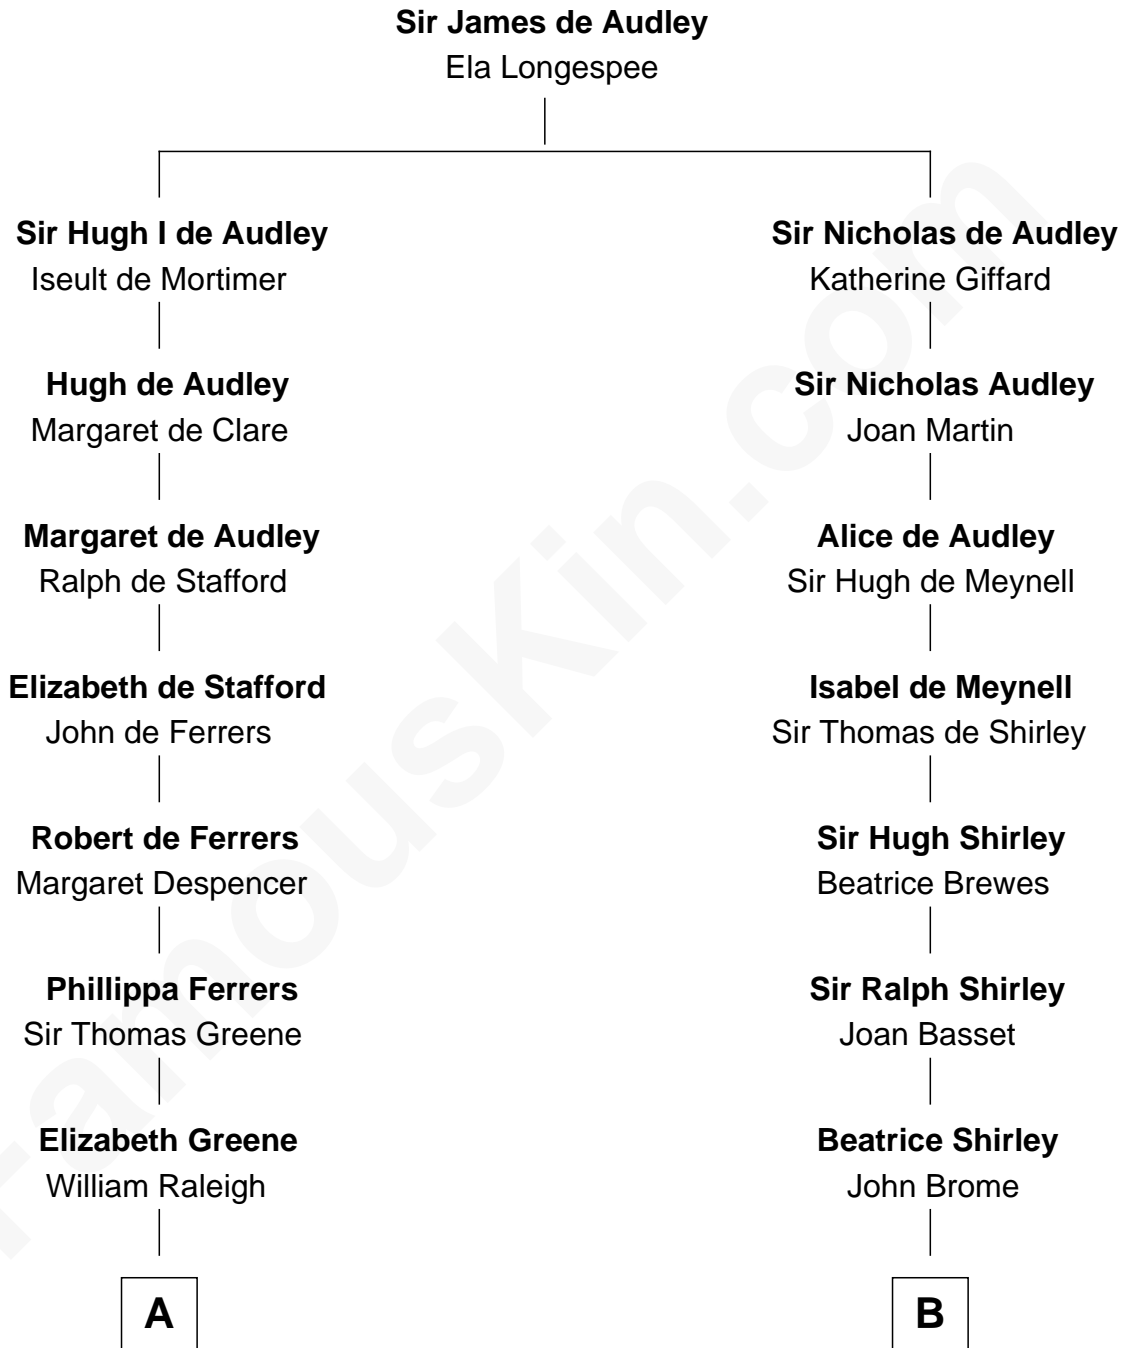

FamousKin.com
Relationship Chart of
Shanghai Pierce
Texas Cattleman

20th cousin 1 time removed of
Bill Weld
68th Governor of Massachusetts

C

Ambless Wilbore
Nathaniel Stoddard

Susanna Stoddard
Isaac Pearce

Jonathan D. Pearce
Hanna Phillips Head

Shanghai Pierce
Texas Cattleman

D

Thomas Swan Weld
Sarah Sumner

Dr. Francis Minot Weld
Fanny Elizabeth Bartholomew

Francis Minot Weld
Margaret Low White

David Weld
Mary Blake Nichols