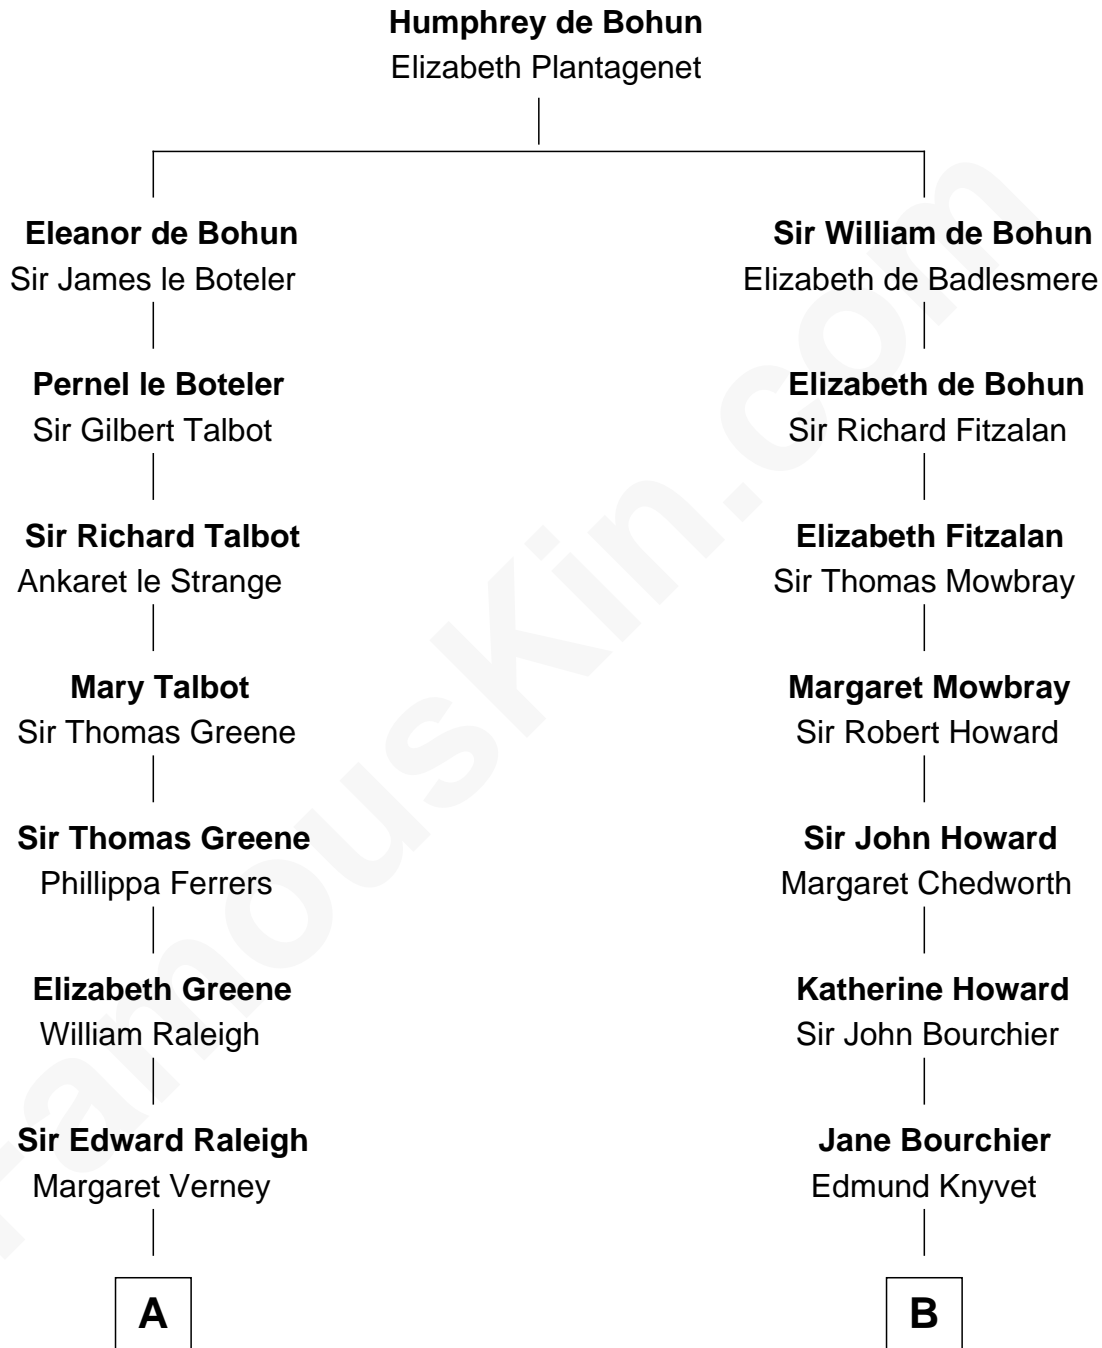

FamousKin.com
Relationship Chart of
Shanghai Pierce
Texas Cattleman

18th cousin 1 time removed of
Leverett Saltonstall
55th Governor of Massachusetts

C

Susanna Stoddard

Isaac Pearce

Jonathan D. Pearce

Hanna Phillips Head

Shanghai Pierce

Texas Cattleman

D

Richard Middlecott Saltonstall

Eleanor Brooks

Leverett Saltonstall

55th Governor of Massachusetts

FamousKin.com