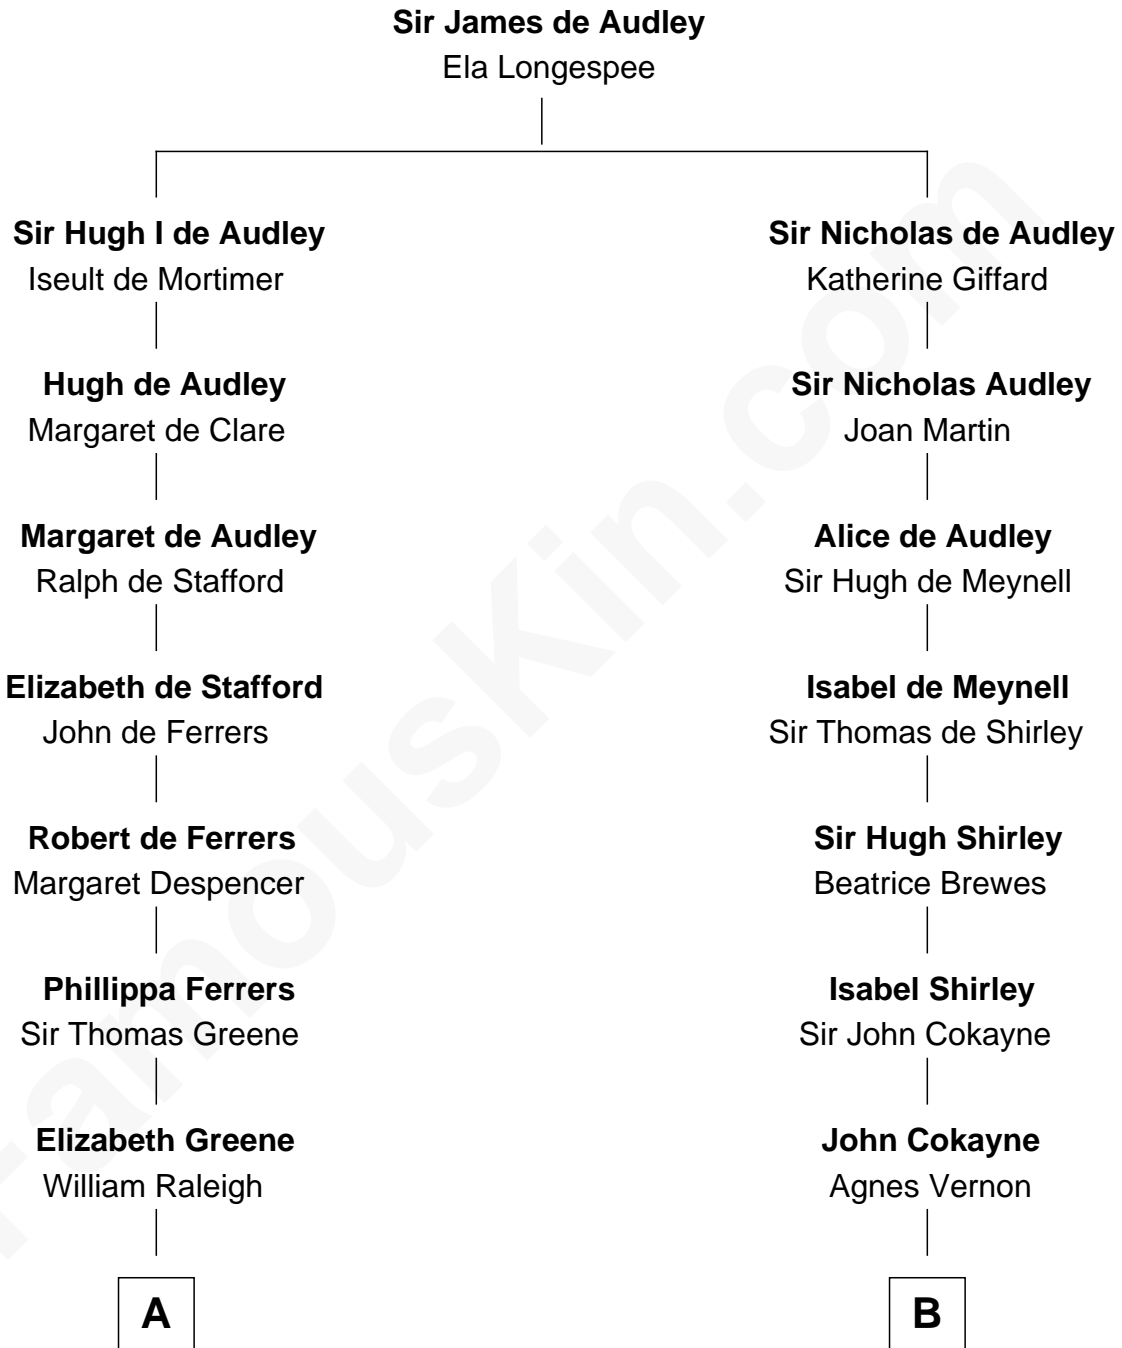

**FamousKin.com**  
**Relationship Chart of**  
**Shanghai Pierce**  
*Texas Cattleman*

17th cousin 3 times removed of

**Charles Carroll**  
*Signer of the Declaration of Independence*

**C**

—  
**Ambless Wilbore**  
Nathaniel Stoddard

—  
**Susanna Stoddard**  
Isaac Pearce

—  
**Jonathan D. Pearce**  
Hanna Phillips Head

—  
**Shanghai Pierce**  
*Texas Cattleman*

FamousKin.com