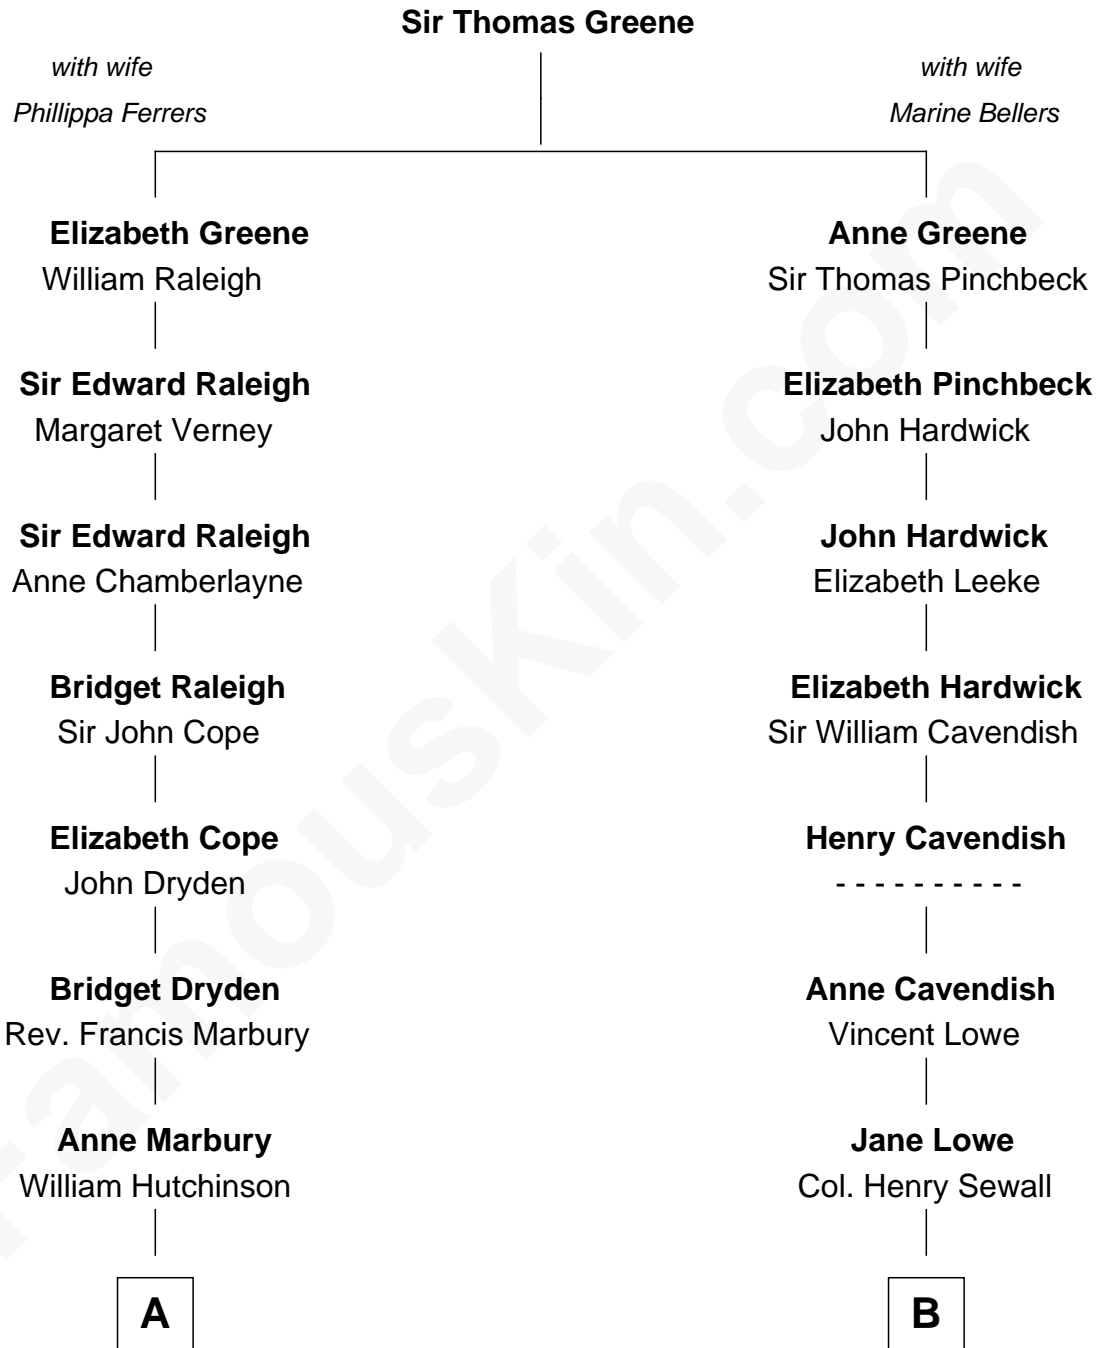

FamousKin.com
Relationship Chart of
Shanghai Pierce
Texas Cattleman

10th cousin 4 times removed of

Charles Carroll
Signer of the Declaration of Independence

A

Susanna Hutchinson

John Cole

Susanna Cole

Thomas Eldred

Susanna Eldred

Jeffrey Champlin

Emlin Champlin

Joseph Wilbore

Ambless Wilbore

Nathaniel Stoddard

Susanna Stoddard

Isaac Pearce

Jonathan D. Pearce

Hanna Phillips Head

Shanghai Pierce

Texas Cattleman

B

Nicholas Sewall

Susanna Burgess

Jane Sewall