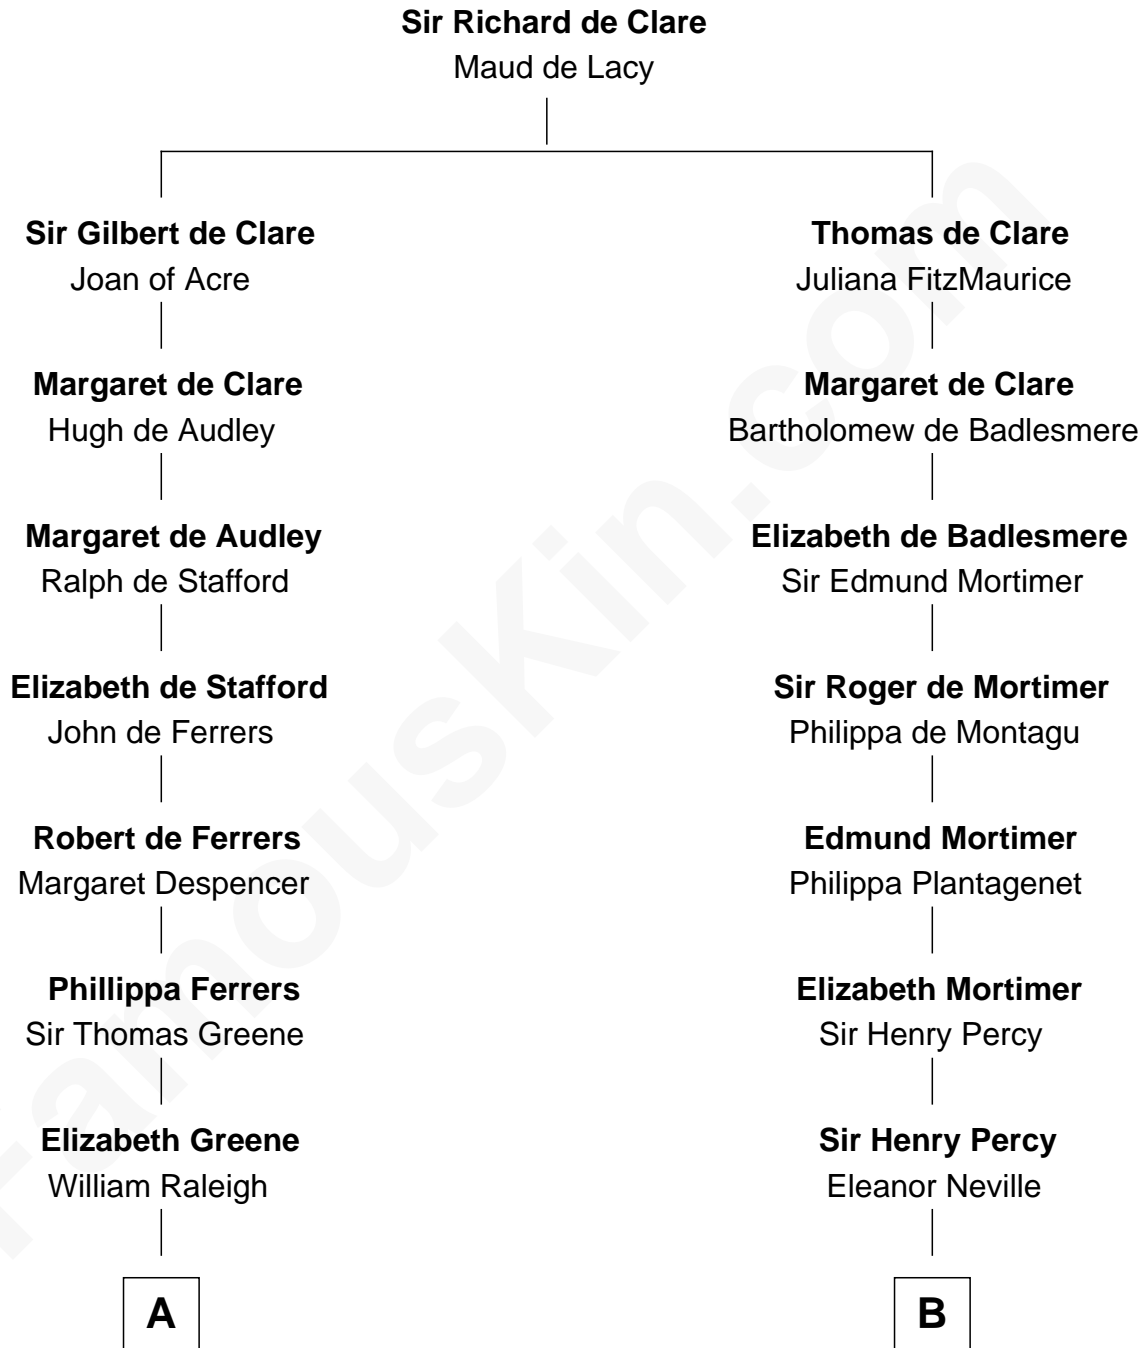

**FamousKin.com**  
**Relationship Chart of**  
**Shanghai Pierce**  
*Texas Cattleman*

18th cousin 2 times removed of  
**John Carroll**  
*Founder of Georgetown University*

**C**

**Ambless Wilbore**  
Nathaniel Stoddard

**Susanna Stoddard**  
Isaac Pearce

**Jonathan D. Pearce**  
Hanna Phillips Head

**Shanghai Pierce**  
*Texas Cattleman*

**D**

**Eleanor Darnall**  
Daniel Carroll

**John Carroll**  
*Founder, Georgetown University*

FamousKin.com