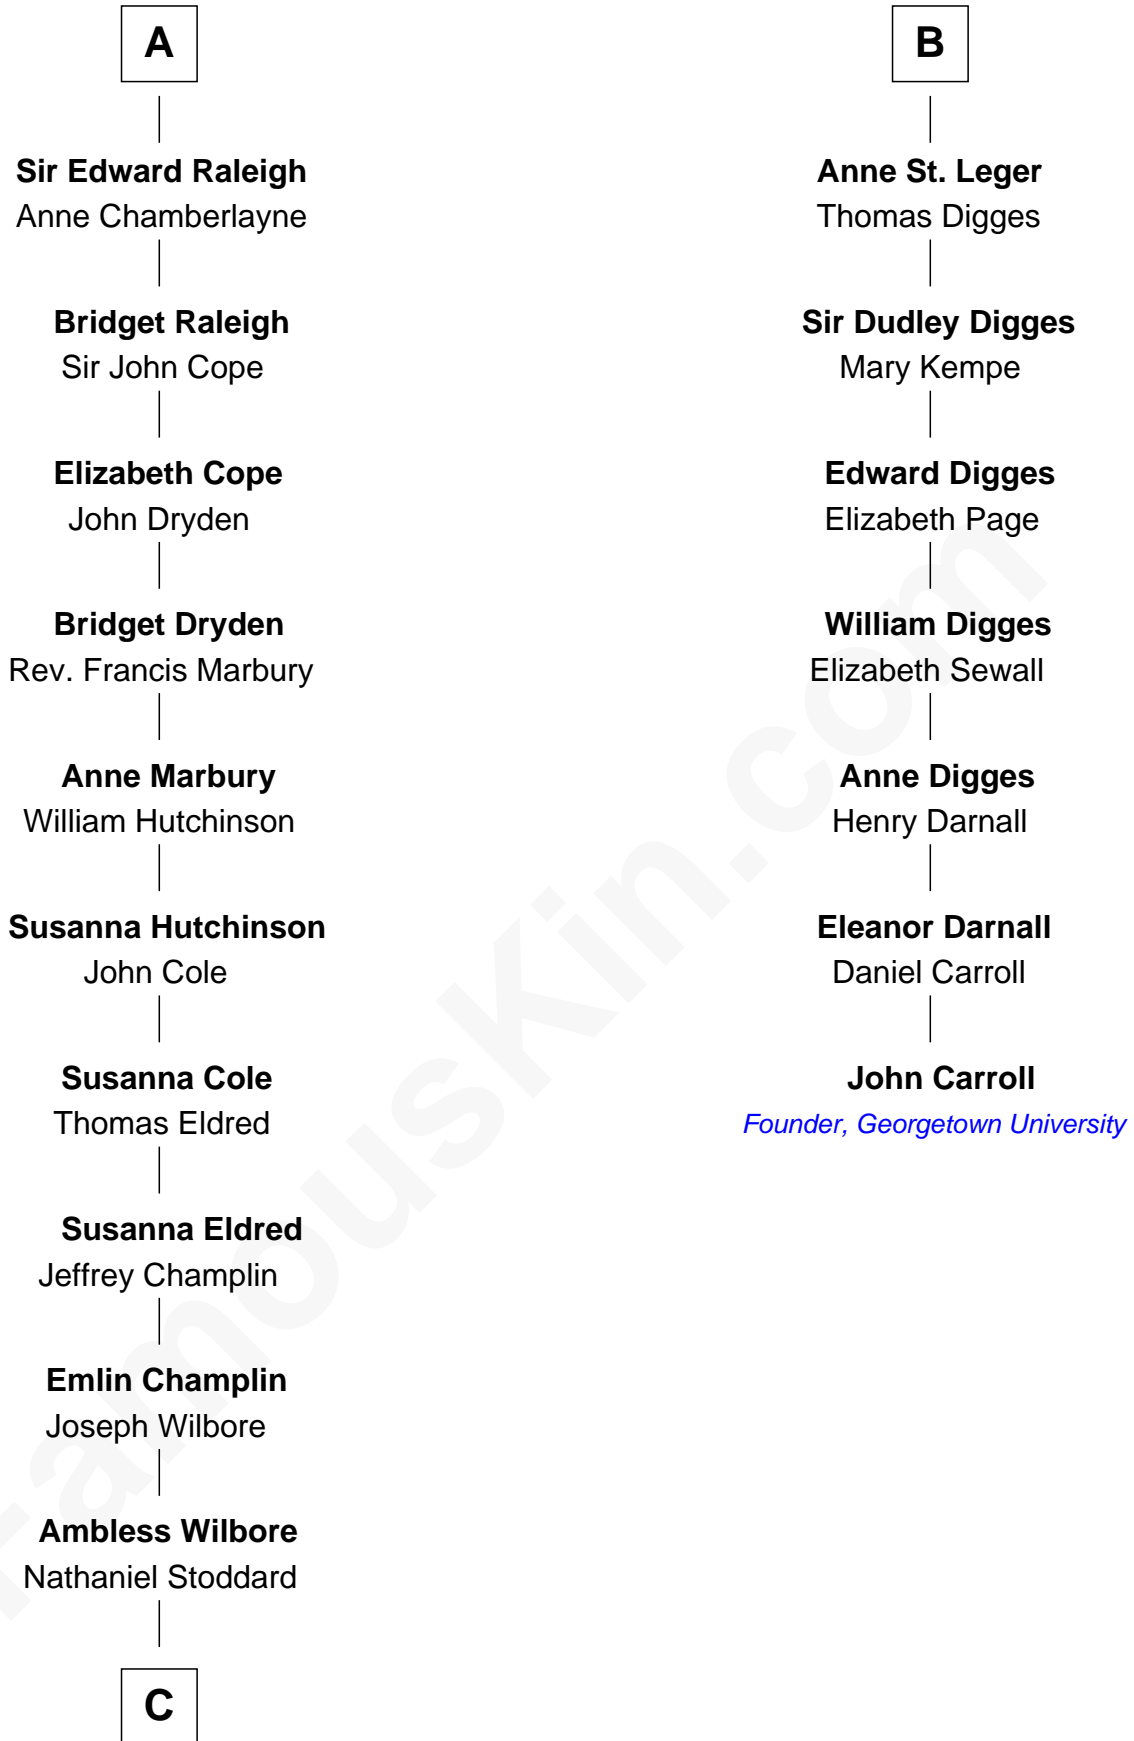

**FamousKin.com**  
**Relationship Chart of**  
**Shanghai Pierce**  
*Texas Cattleman*

13th cousin 6 times removed of  
**John Carroll**  
*Founder of Georgetown University*

**C**

—  
**Susanna Stoddard**

Isaac Pearce

—  
**Jonathan D. Pearce**

Hanna Phillips Head

—  
**Shanghai Pierce**

*Texas Cattleman*

FamousKin.com