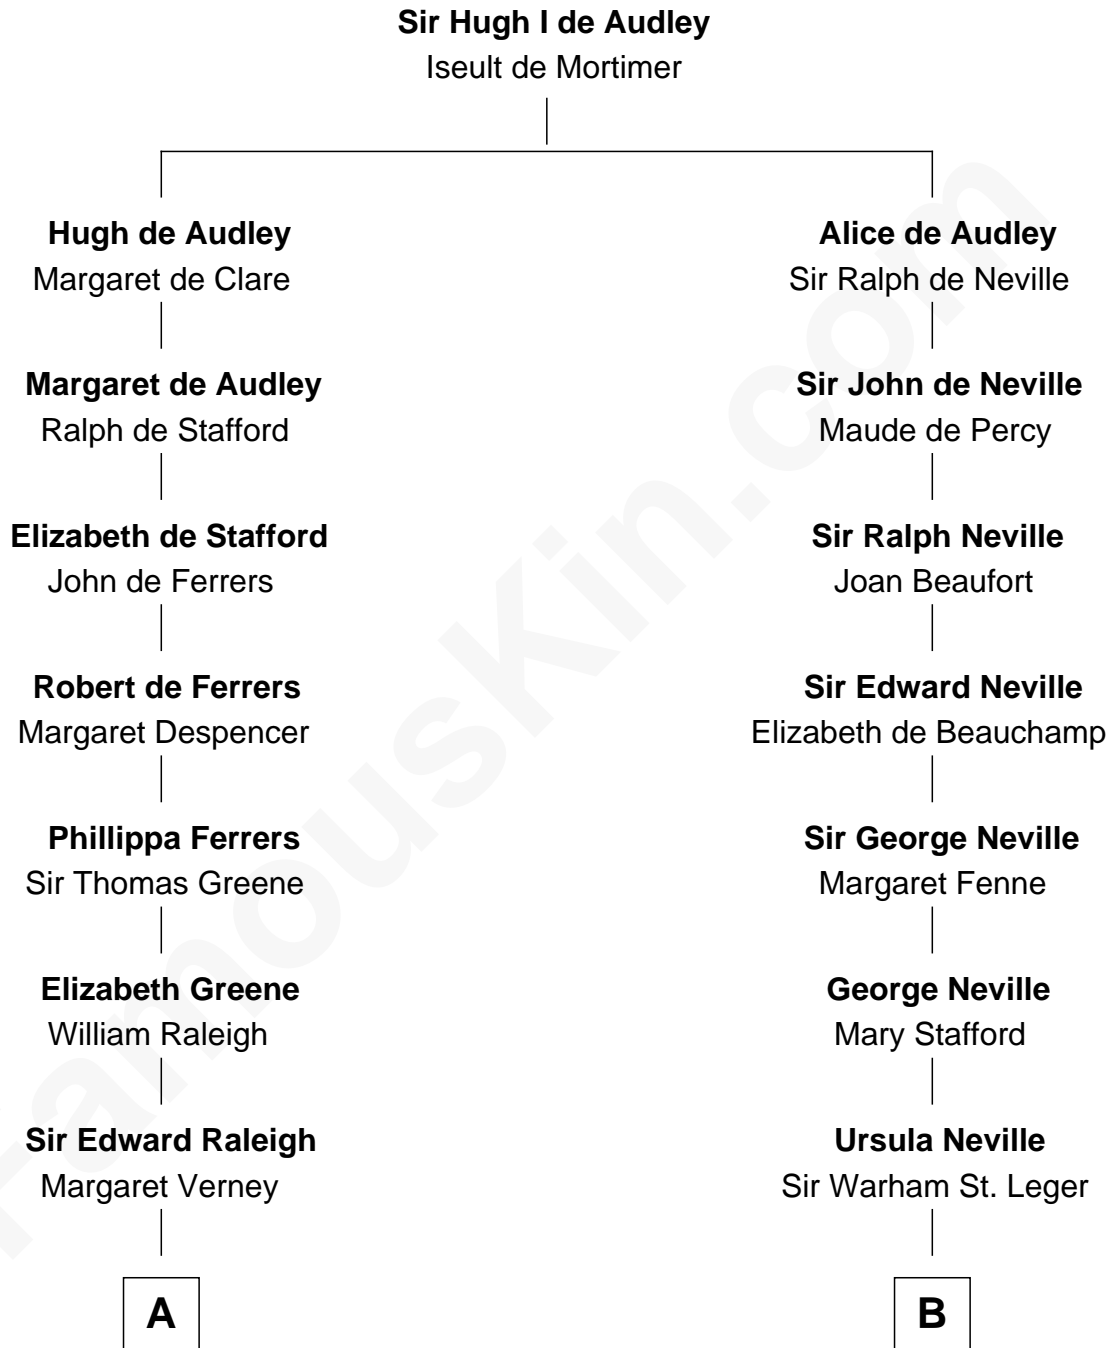

**FamousKin.com**  
**Relationship Chart of**  
**Shanghai Pierce**  
*Texas Cattleman*

13th cousin 6 times removed of  
**John Carroll**  
*Founder of Georgetown University*

**C**

—  
**Susanna Stoddard**

Isaac Pearce

—  
**Jonathan D. Pearce**

Hanna Phillips Head

—  
**Shanghai Pierce**

*Texas Cattleman*

FamousKin.com