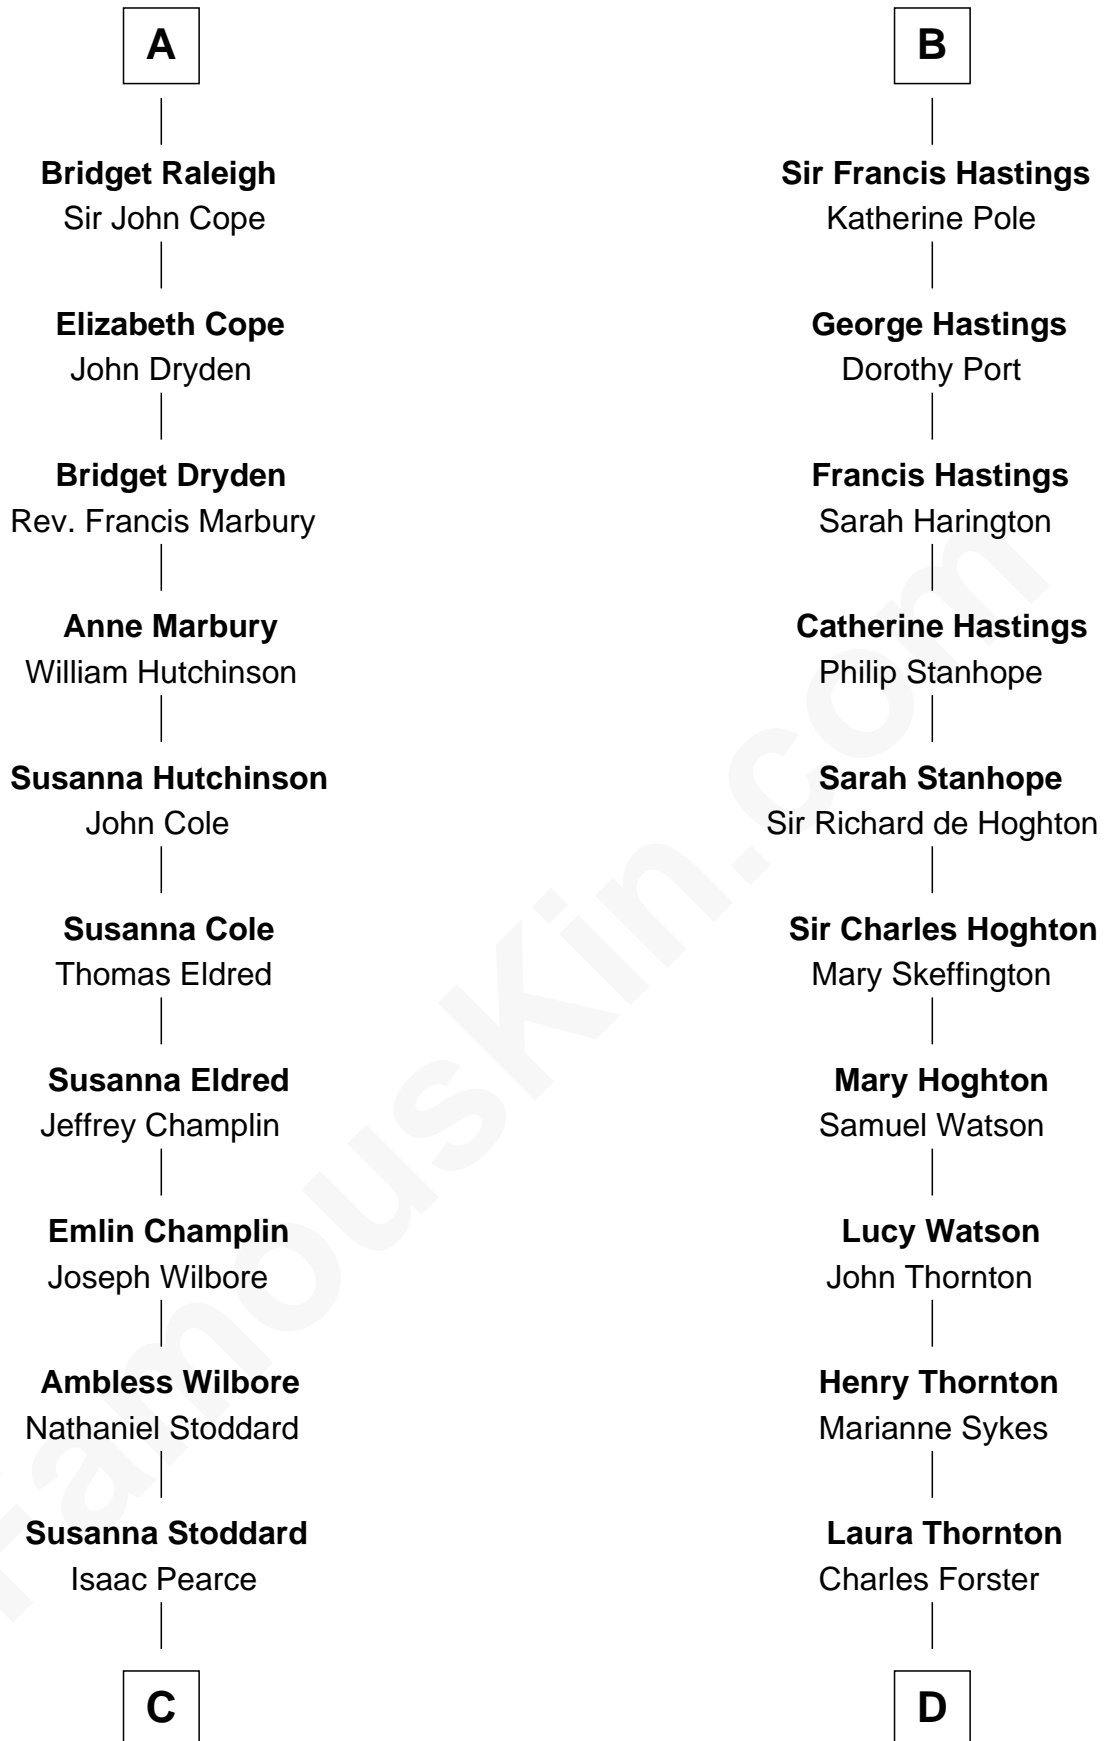

FamousKin.com Relationship Chart of

Shanghai Pierce

Texas Cattleman

18th cousin of

E. M. Forster

English Novelist

Edmund Fitzalan

Alice de Warenne

C

Jonathan D. Pearce
Hanna Phillips Head

Shanghai Pierce
Texas Cattleman

D

Edward Morgan Llewellyn Forster
Alice Clara Whichelo

E. M. Forster
English Novelist

FamousKin.com