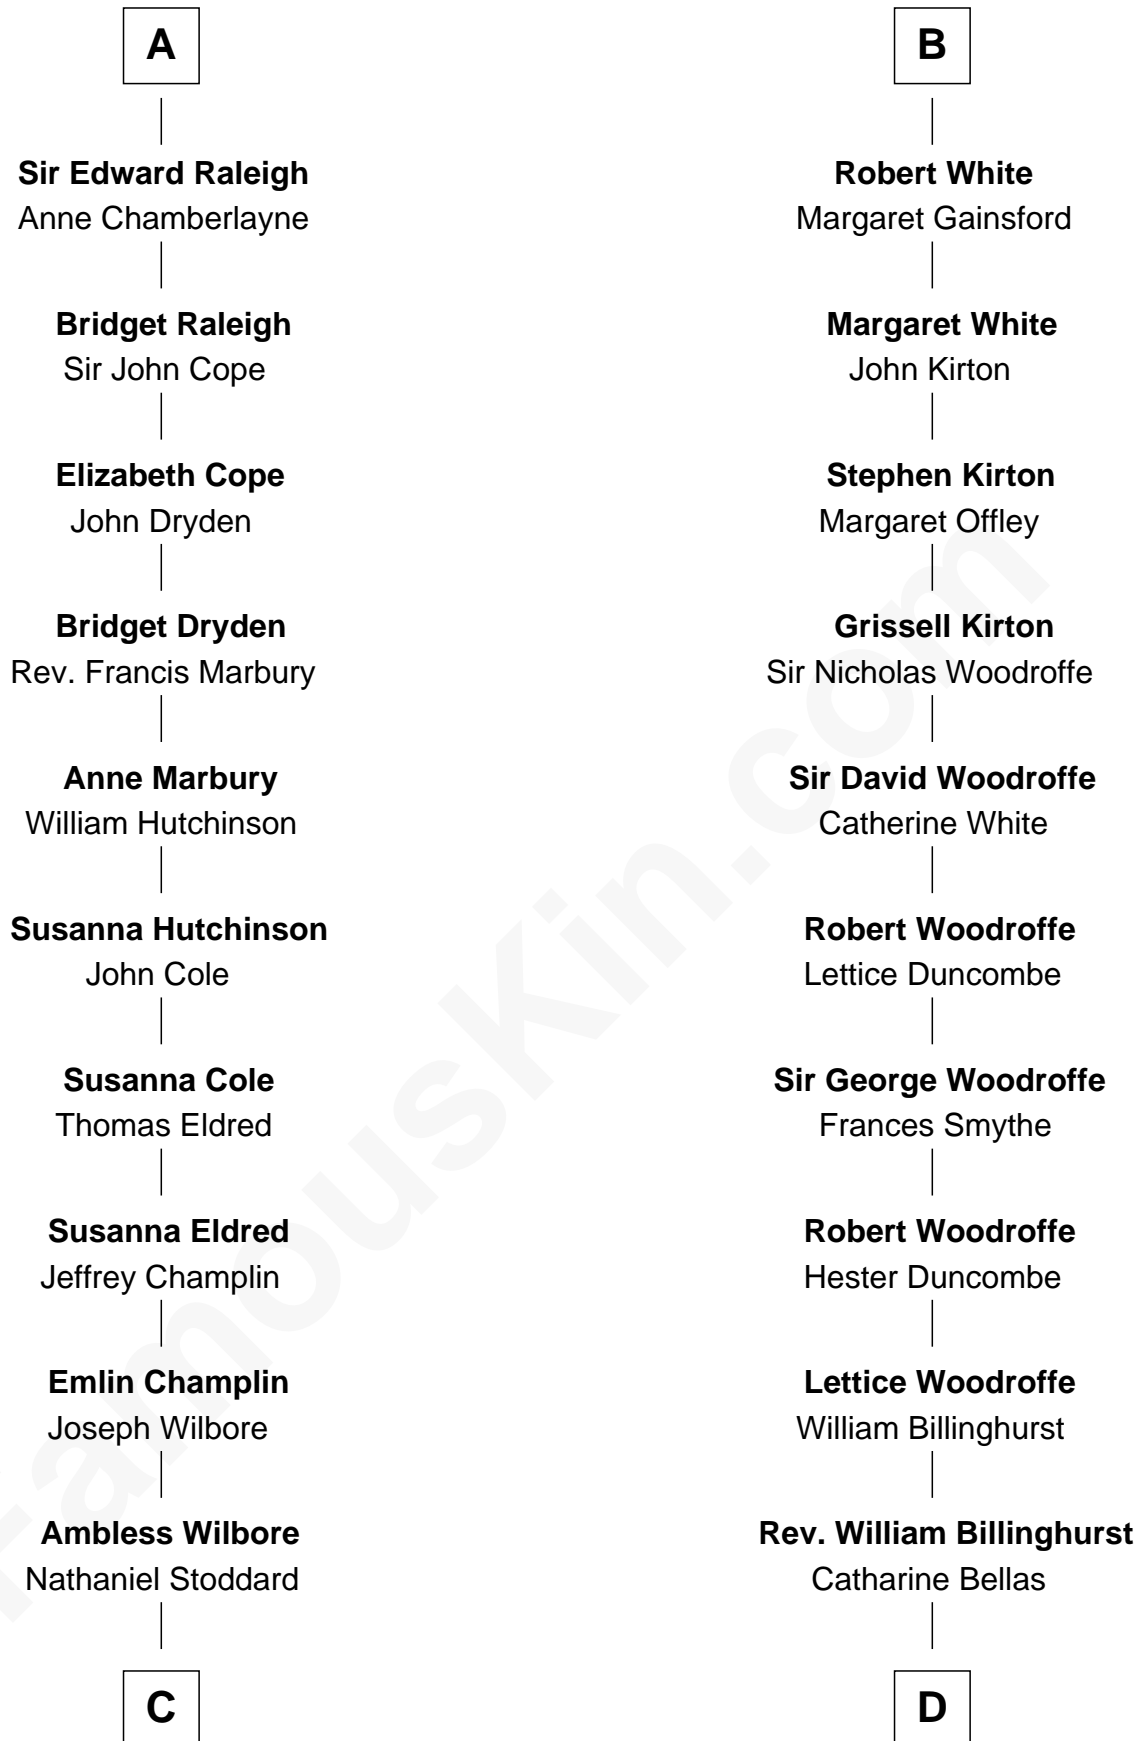

FamousKin.com

Relationship Chart of

Shanghai Pierce

Texas Cattleman

19th cousin 2 times removed of

Susana Ferrari Billinghurst

Argentine Aviation Pioneer

C

Susanna Stoddard

Isaac Pearce

Jonathan D. Pearce

Hanna Phillips Head

Shanghai Pierce

Texas Cattleman

D

Robert Billinghurst

Maria Francisca Agrelo

Daniel Mariano Billinghurst

Mercedes Merzano

Lisandro Billinghurst

Ana Kidd

Rosa Laureana Billinghurst

Alfredo Ferrari

Susana Ferrari Billinghurst