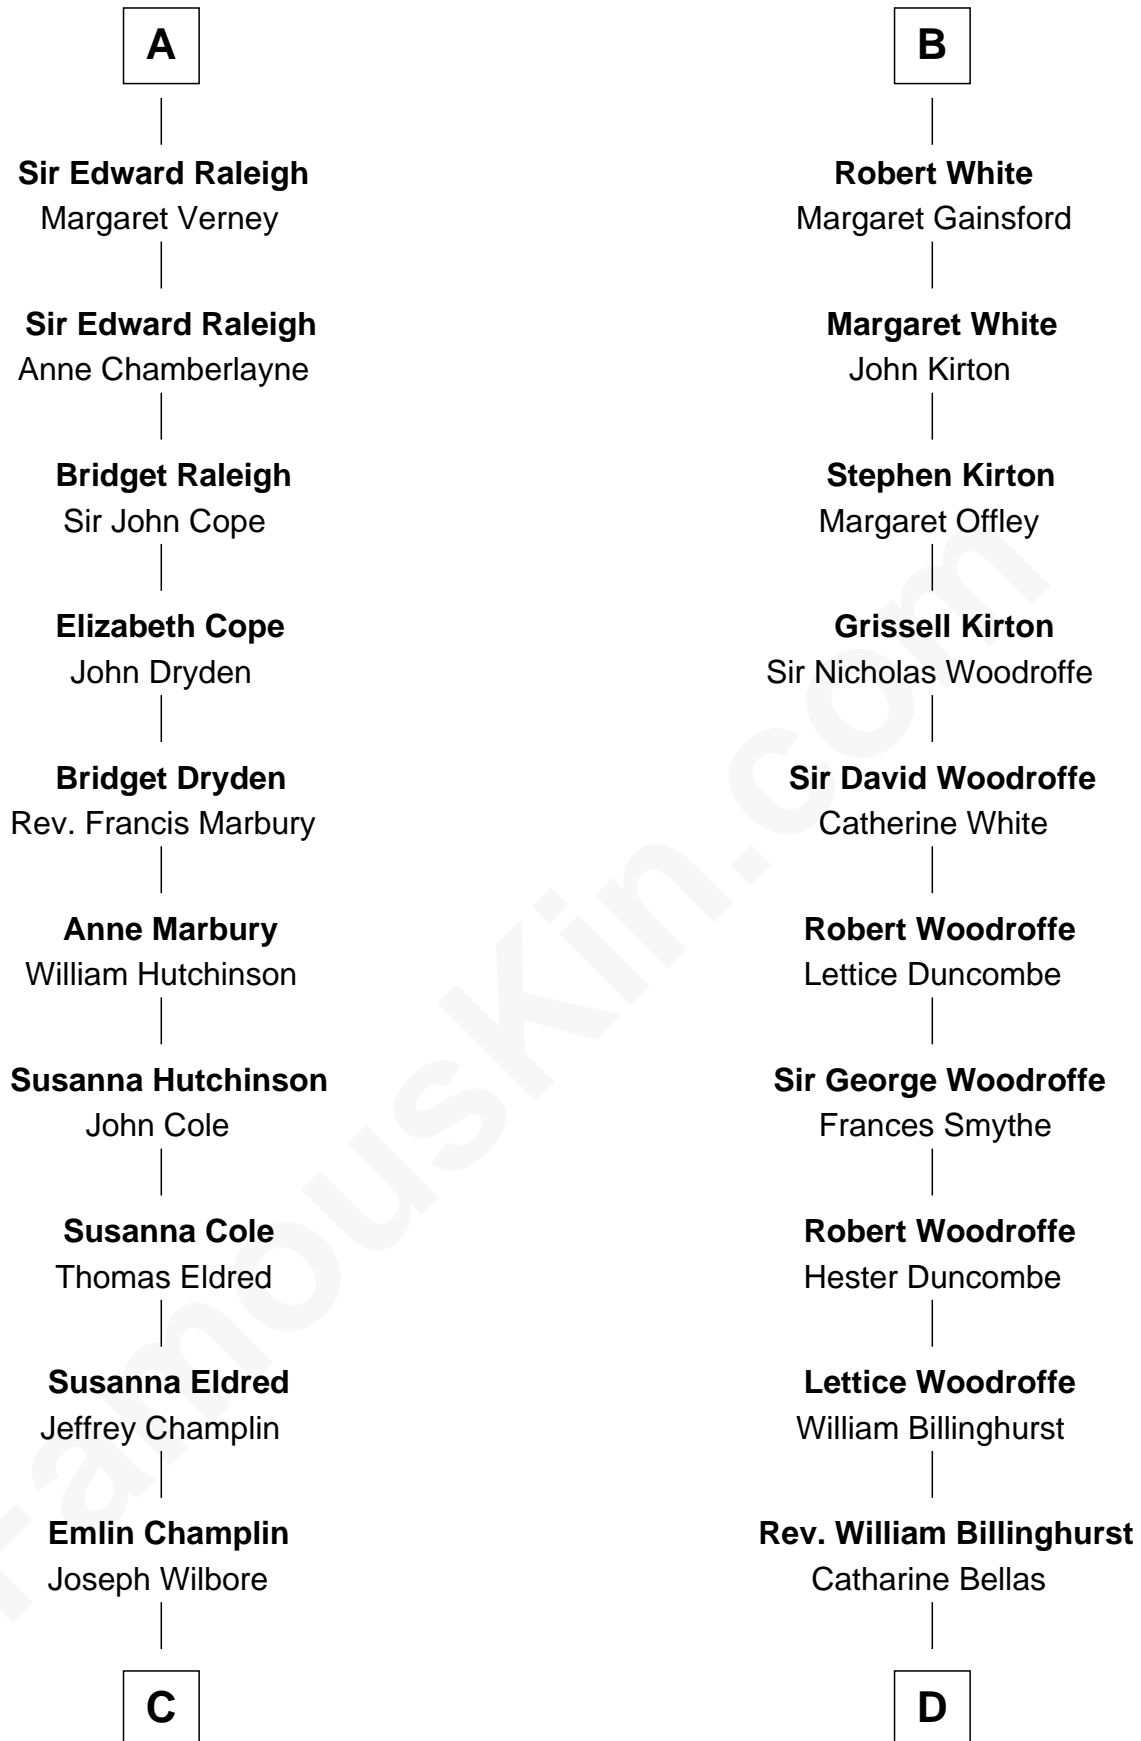

FamousKin.com
Relationship Chart of
Shanghai Pierce
Texas Cattleman

20th cousin 1 time removed of
Susana Ferrari Billinghurst
Argentine Aviation Pioneer

Sir Hugh le Despencer
 Aveline Basset

Sir Hugh le Despencer
 Isabella de Beauchamp

Hugh le Despencer
 Eleanor de Clare

Sir Edward le Despencer
 Anne de Ferrers

Edward Despencer
 Elizabeth Burghersh

Margaret Despencer
 Robert de Ferrers

Phillippa Ferrers
 Sir Thomas Greene

Elizabeth Greene
 William Raleigh

A

Eleanor le Despencer
 Sir Hugh de Courtenay

Sir Hugh de Courtenay
 Agnes de St. John

Sir Thomas de Courtenay
 Muriel de Moels

Margaret Courtenay
 Thomas Peverell

Katherine Peverell
 Sir Walter Hungerford

Sir Robert Hungerford
 Margaret Botreaux

Eleanor Hungerford
 Sir John White

B

C

Ambless Wilbore
Nathaniel Stoddard

Susanna Stoddard
Isaac Pearce

Jonathan D. Pearce
Hanna Phillips Head

Shanghai Pierce
Texas Cattleman