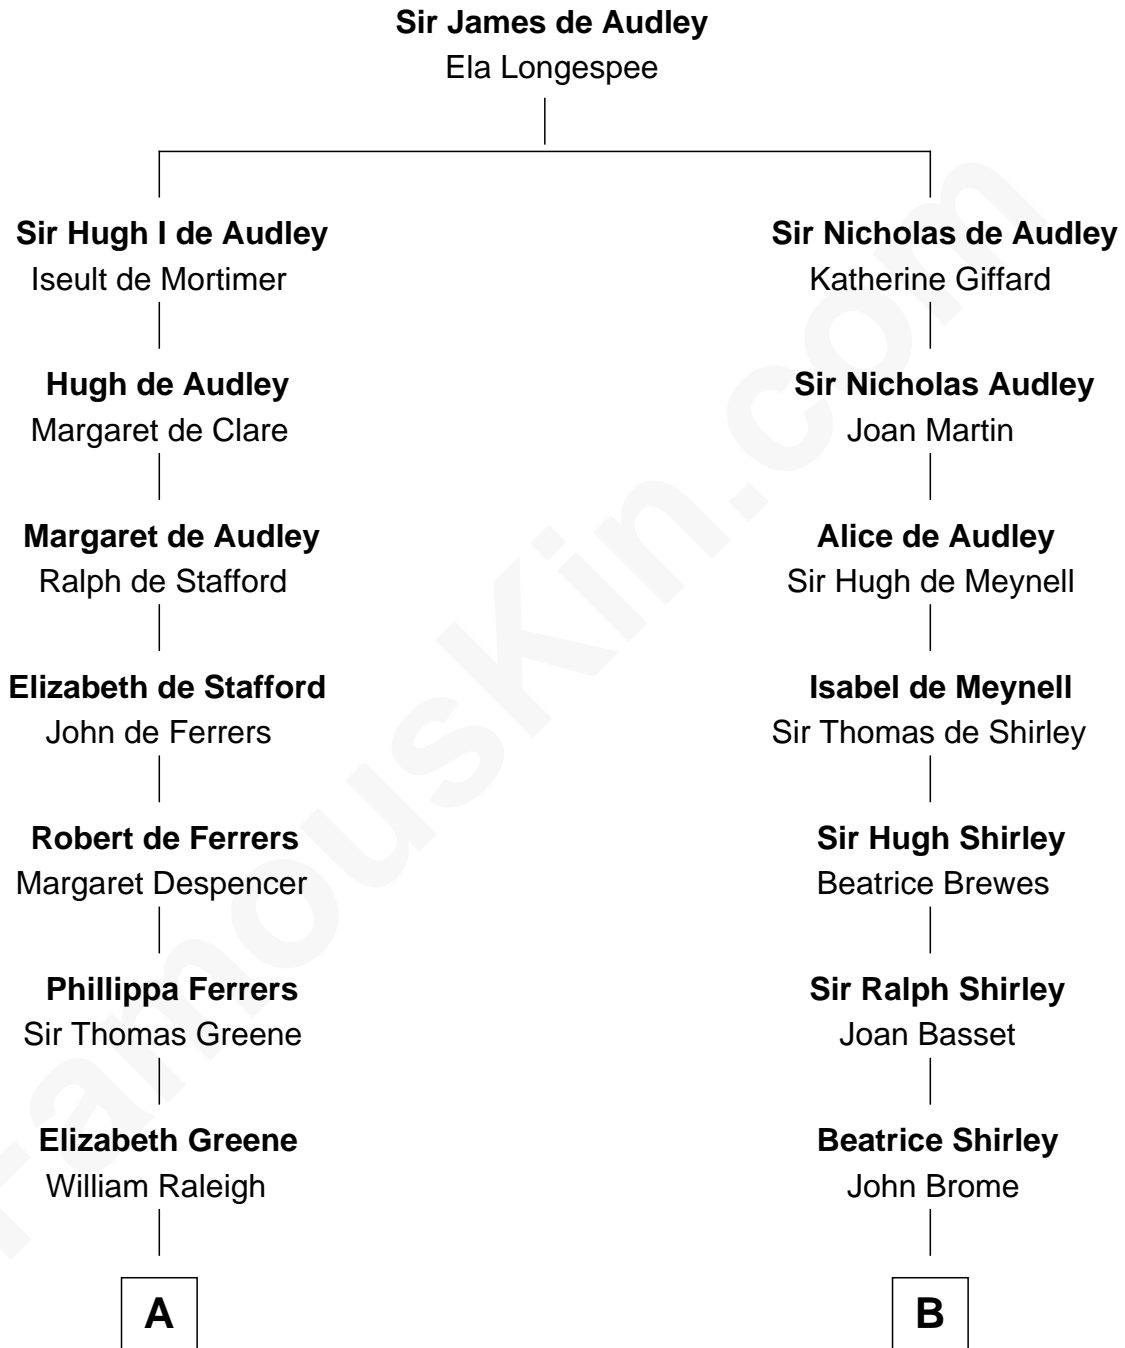

FamousKin.com
Relationship Chart of
Shanghai Pierce
Texas Cattleman

19th cousin 1 time removed of
Eugene Foss
45th Governor of Massachusetts

C

Ambless Wilbore
Nathaniel Stoddard

Susanna Stoddard
Isaac Pearce

Jonathan D. Pearce
Hanna Phillips Head

Shanghai Pierce
Texas Cattleman

D

Amanda Bangs
Samuel Bartlett Foss

George Edmund Foss
Marcia Cordelia Noble

Eugene Foss
45th Governor of Massachusetts

FamousKin.com