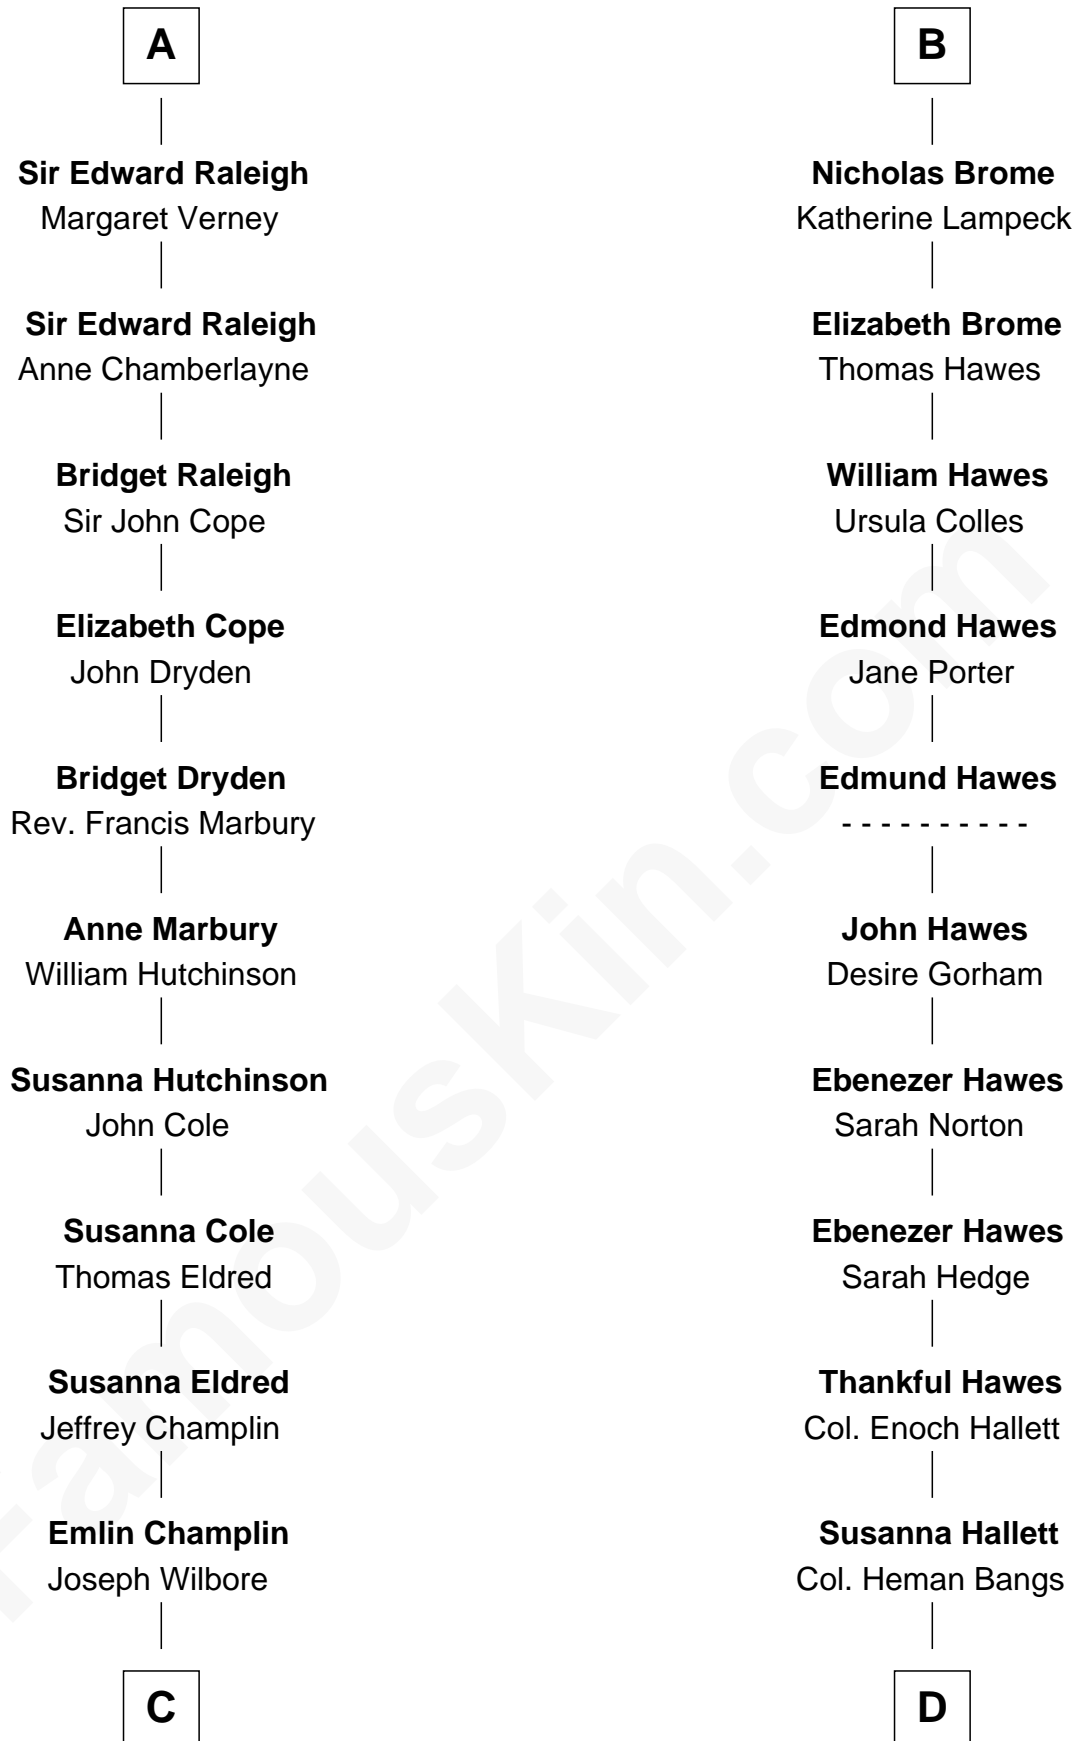

FamousKin.com
Relationship Chart of
Shanghai Pierce
Texas Cattleman

19th cousin 1 time removed of
Eugene Foss
45th Governor of Massachusetts

C

Ambless Wilbore
Nathaniel Stoddard

Susanna Stoddard
Isaac Pearce

Jonathan D. Pearce
Hanna Phillips Head

Shanghai Pierce
Texas Cattleman

D

Amanda Bangs
Samuel Bartlett Foss

George Edmund Foss
Marcia Cordelia Noble

Eugene Foss
45th Governor of Massachusetts

FamousKin.com