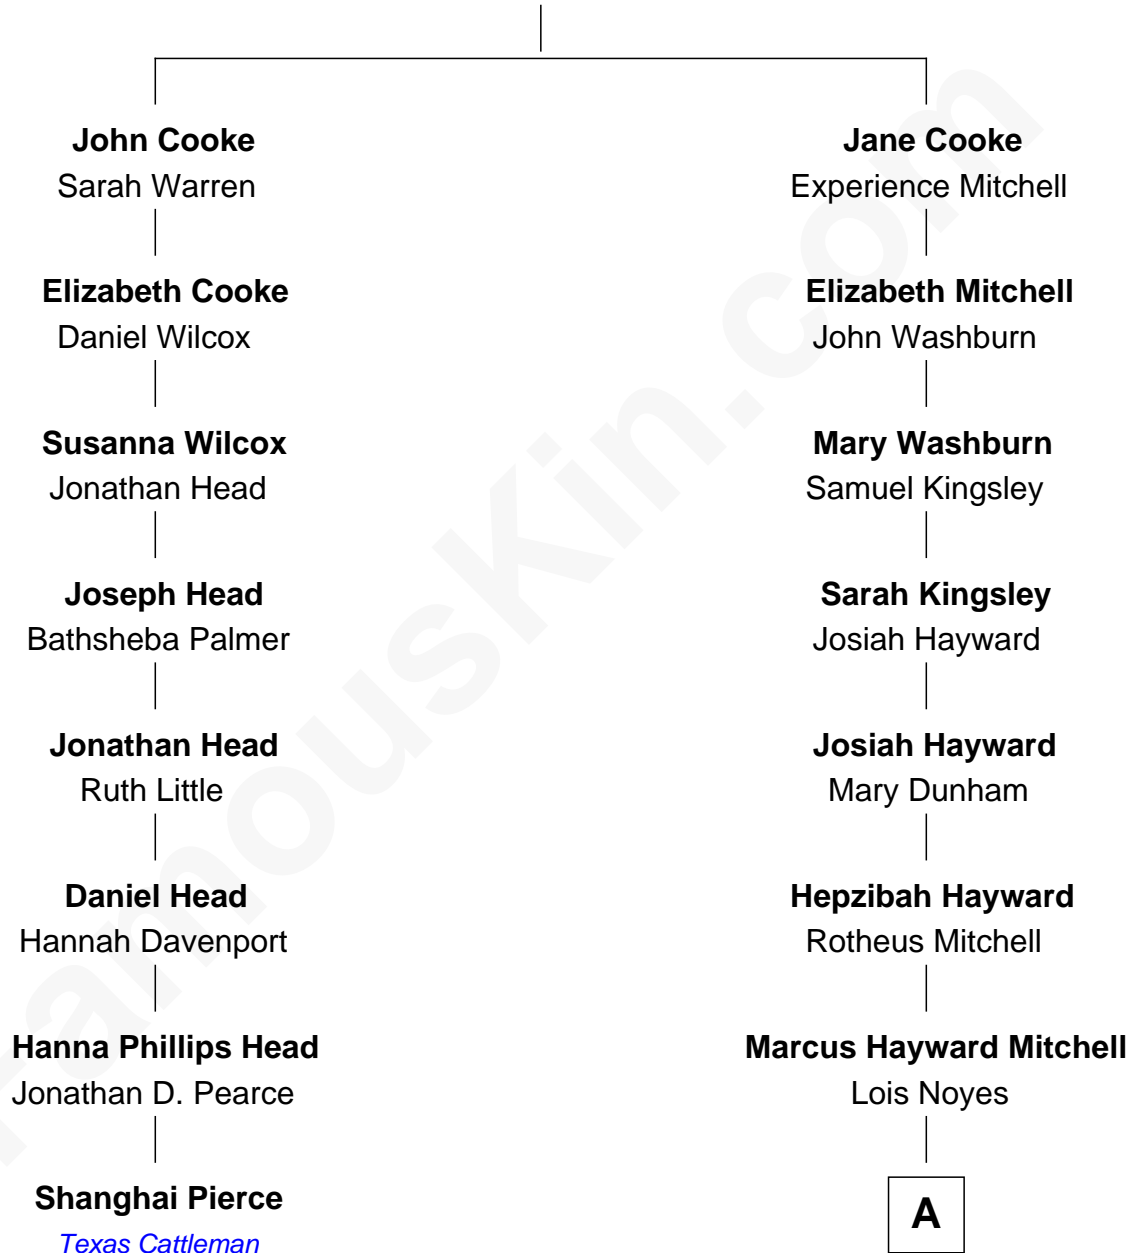

FamousKin.com

Relationship Chart of

Shanghai Pierce

Texas Cattleman

7th cousin 5 times removed of

Bridget Fonda
Movie Actress

Francis Cooke
Hester le Mahieu

A

Marie Louise Mitchell

Allan Lanphear

Elma L. Lanphear

Henry Silas Jaynes

Herberta Elma Jaynes

William Brace Fonda

Henry Jaynes Fonda

Frances Ford Seymour