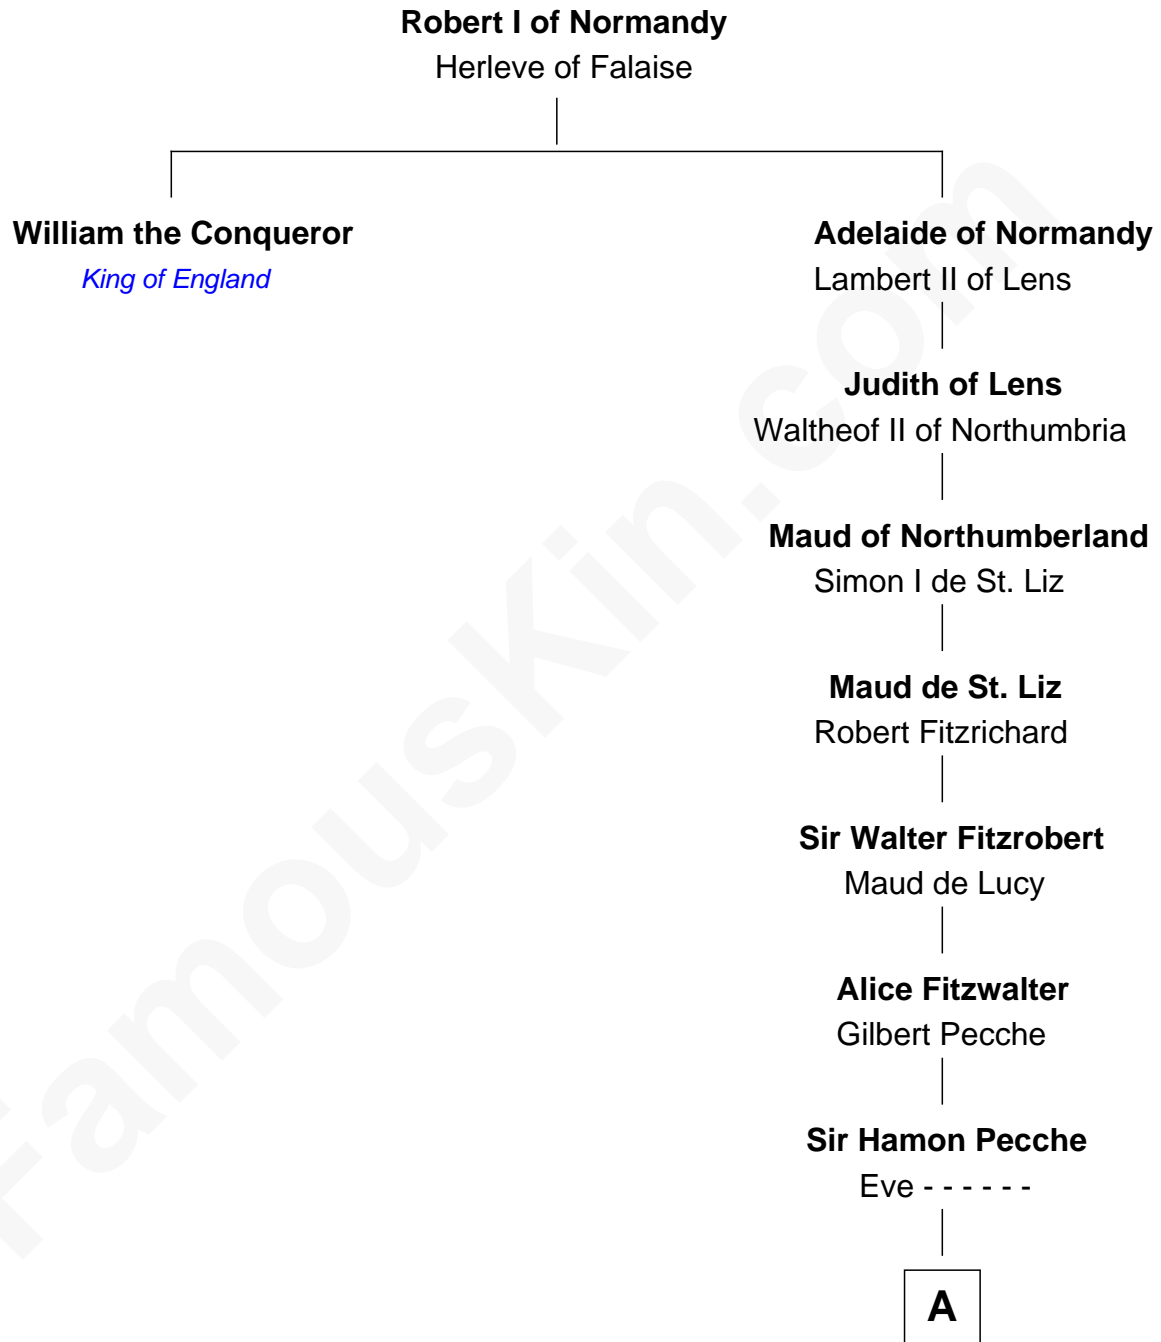

# FamousKin.com Relationship Chart of

**William the Conqueror**

*King of England*

17th great-granduncle of

**Thomas Lawrence**

*(c1619/20 - c1703) Planter passenger 1635*

**A**

**Sir Gilbert Pecche**

Joan de Creye

**Sir Gilbert Pecche**

Iseult - - - - -

**Sir Gilbert Pecche**

Joan - - - - -

**Katherine Pecche**

Sir Thomas Notbeme

**Margaret Notbeme**