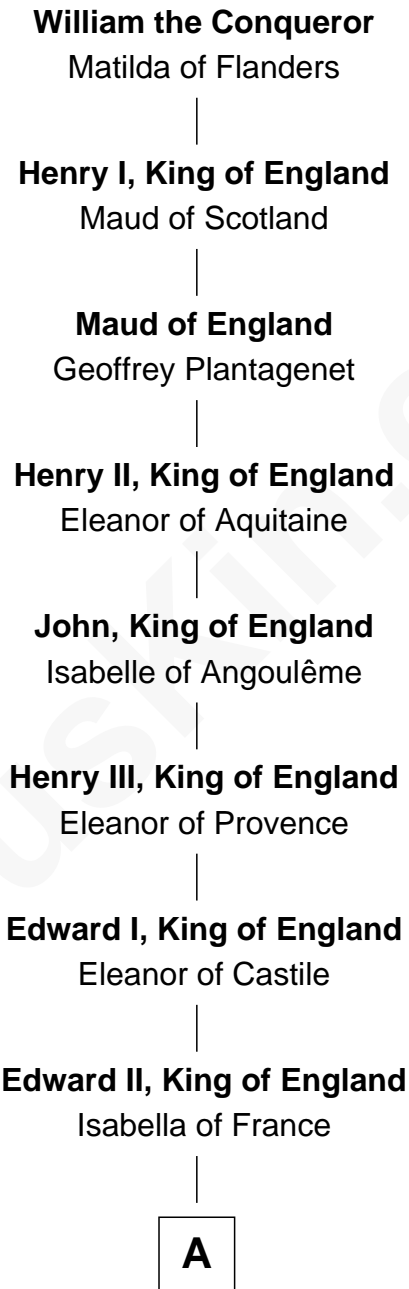

FamousKin.com
Relationship Chart of
William the Conqueror
King of England

25th Great-grandfather of
Alan Napier
TV and Movie Actor

A

Edward III, King of England

Philippa of Hainault

John of Gaunt

Katherine Roet

Sir John Beaufort

Margaret de Holand

Joan Beaufort

Sir James Stewart

John Stewart

Eleanor Sinclair

Margaret Stewart

Sir William Murray