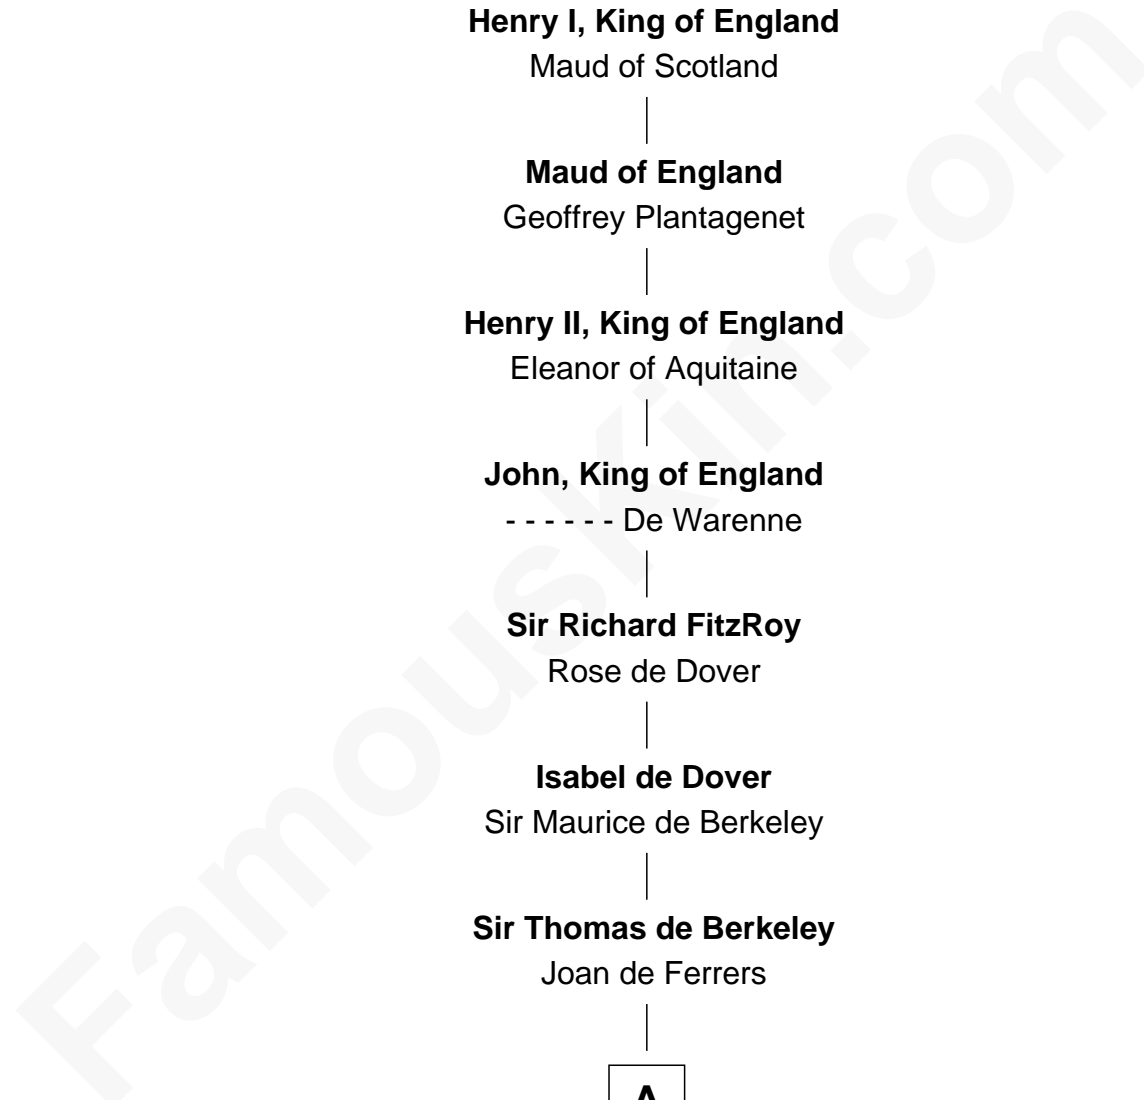

FamousKin.com Relationship Chart of

William the Conqueror

King of England

28th Great-grandfather of

Post Malone

American Rapper

William the Conqueror

Matilda of Flanders

Henry I, King of England

Maud of Scotland

Maud of England

Geoffrey Plantagenet

Henry II, King of England

Eleanor of Aquitaine

John, King of England

----- De Warenne

Sir Richard FitzRoy

Rose de Dover

Isabel de Dover

Sir Maurice de Berkeley

Sir Thomas de Berkeley

Joan de Ferrers

A

A