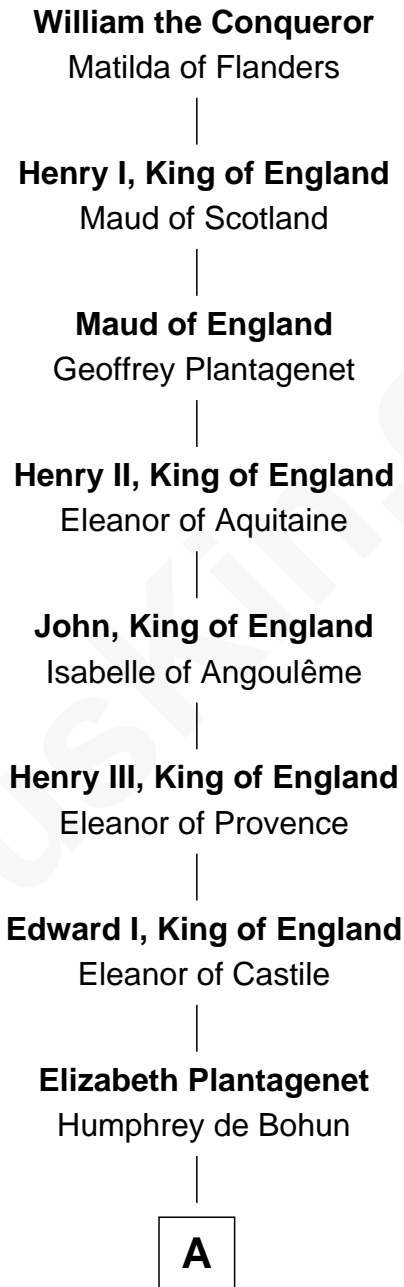

**FamousKin.com**  
**Relationship Chart of**  
**William the Conqueror**  
*King of England*

**22nd Great-grandfather of**  
**Rev. William Greenleaf Eliot**  
*Founder, Washington Univ - St Louis*

**A**

—  
**Margaret de Bohun**  
Sir Hugh de Courtney

—  
**Elizabeth de Courtney**  
Sir Andrew Luttrell

—  
**Sir Hugh Luttrell**  
Catherine de Beaumont

—  
**Sir John Luttrell**  
Margaret Touchet

—  
**Sir James Luttrell**  
Elizabeth Courtney

—  
**Sir Hugh Luttrell**  
Margaret Hill

—  
**Eleanor Luttrell**  
Roger Yorke

—  
**Elizabeth Yorke**  
Edmund Percival

—  
**Christian Percival**  
Richard Lowle

—  
**Percival Lowell**  
Rebecca - - - - -