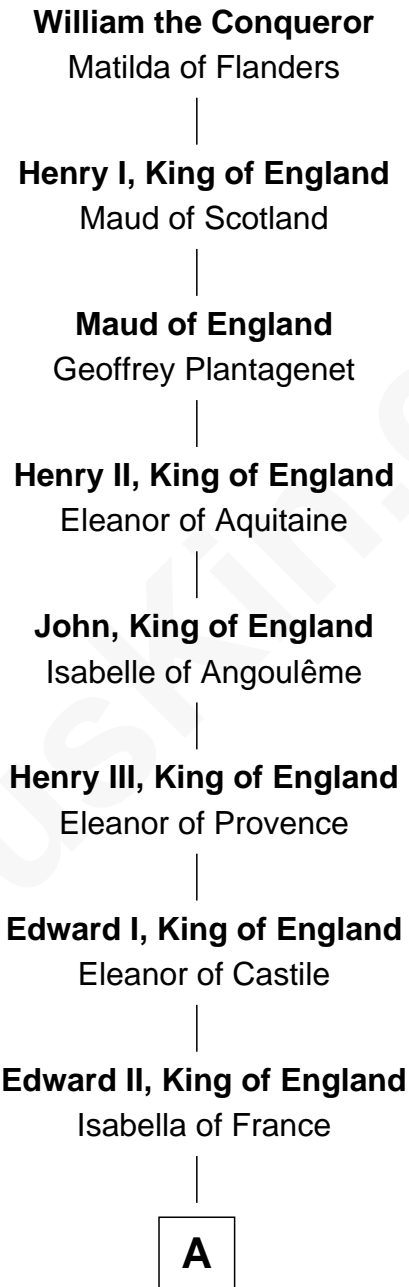

FamousKin.com
Relationship Chart of
William the Conqueror
King of England

24th Great-grandfather of
Peter Forster
TV and Movie Actor

A

Edward III, King of England

Philippa of Hainault

Edmund of Langley

Isabella of Castile

Richard of York

Anne de Mortimer

Sir Richard Plantagenet

Cecily Neville

Anne of York

Sir Thomas St. Leger

Anne St. Leger

Sir George Manners