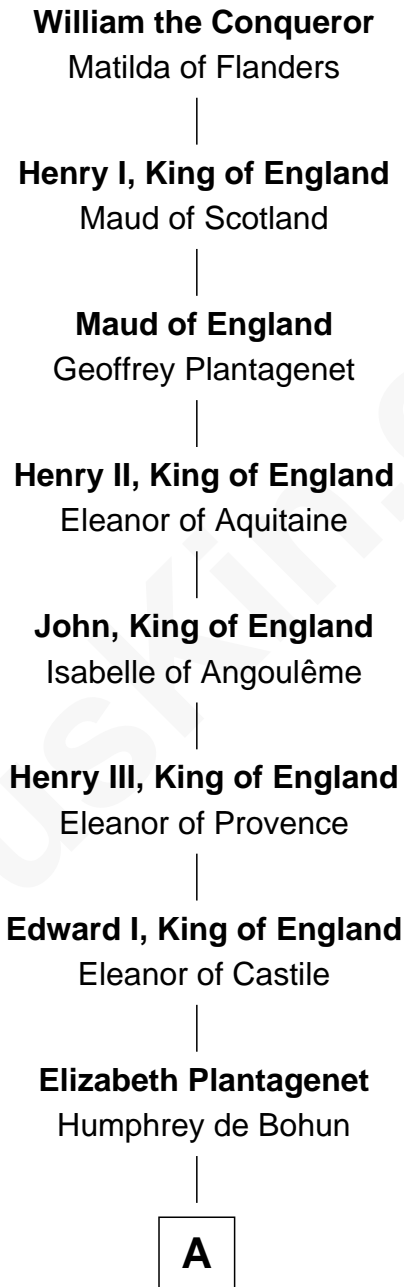

26th Great-grandfather of

Jennifer Coolidge

TV and Movie Actress