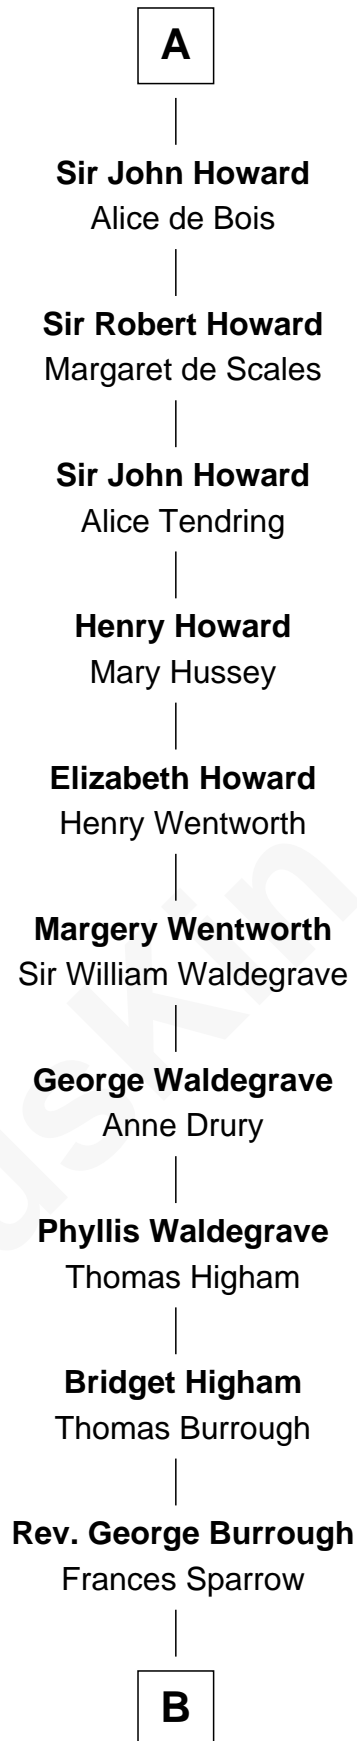

FamousKin.com Relationship Chart of

William the Conqueror

King of England

26th Great-grandfather of

Bob Moore

Co-Founder, Bob's Red Mill

William the Conqueror

Matilda of Flanders

Henry I, King of England

Maud of Scotland

Maud of England

Geoffrey Plantagenet

Henry II, King of England

Eleanor of Aquitaine

John, King of England

Isabelle of Angoulême

Richard Plantagenet

Sir Richard of Cornwall

Joan - - - - -

Joan of Cornwall

Sir John Howard

A

B

Nathaniel Burrough