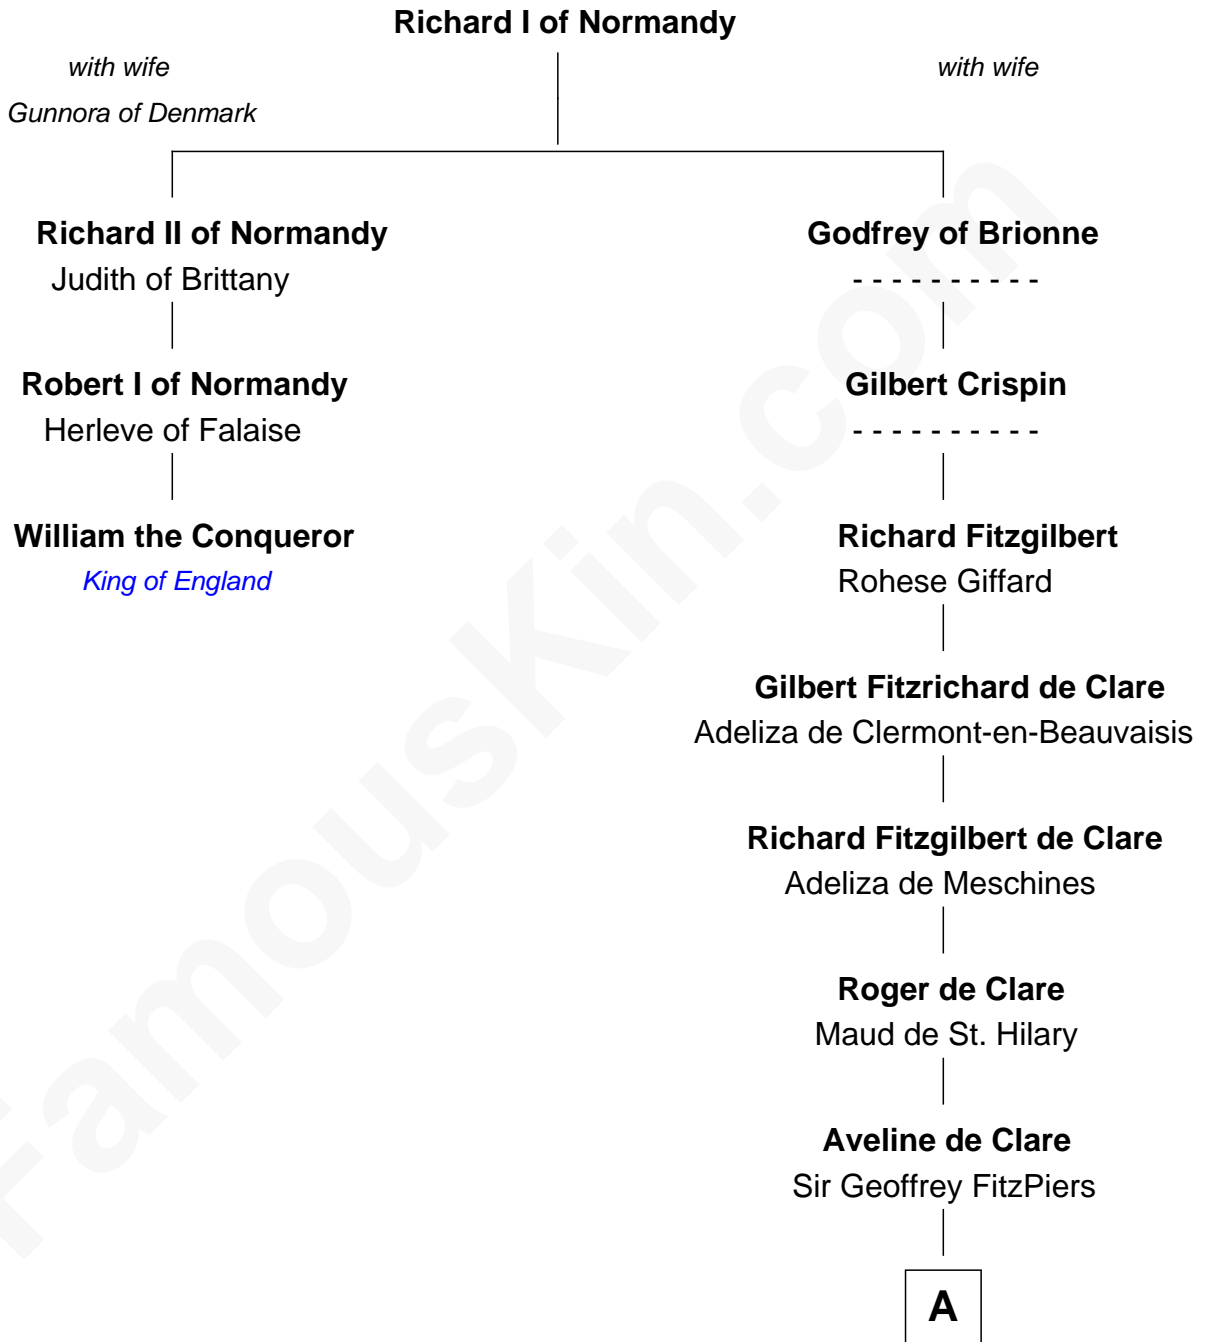

FamousKin.com
Relationship Chart of
William the Conqueror
King of England

2nd cousin 19 times removed of

Thomas Trowbridge
(c1600 - 1672/3) Great Migration Immigrant 1637

A

Hawise FitzGeoffrey
Sir Reynold de Mohun

Alice de Mohun
Robert de Beauchamp

Sir Humphrey de Beauchamp
Sibyl Oliver

Eleanor Beauchamp
John Bamfield

John Bamfield
Isabel Cobham

John Bamfield
Joan Gilbert

Thomas Bamfield
Agnes Coplestone

Agnes Bamfield
John Prowse