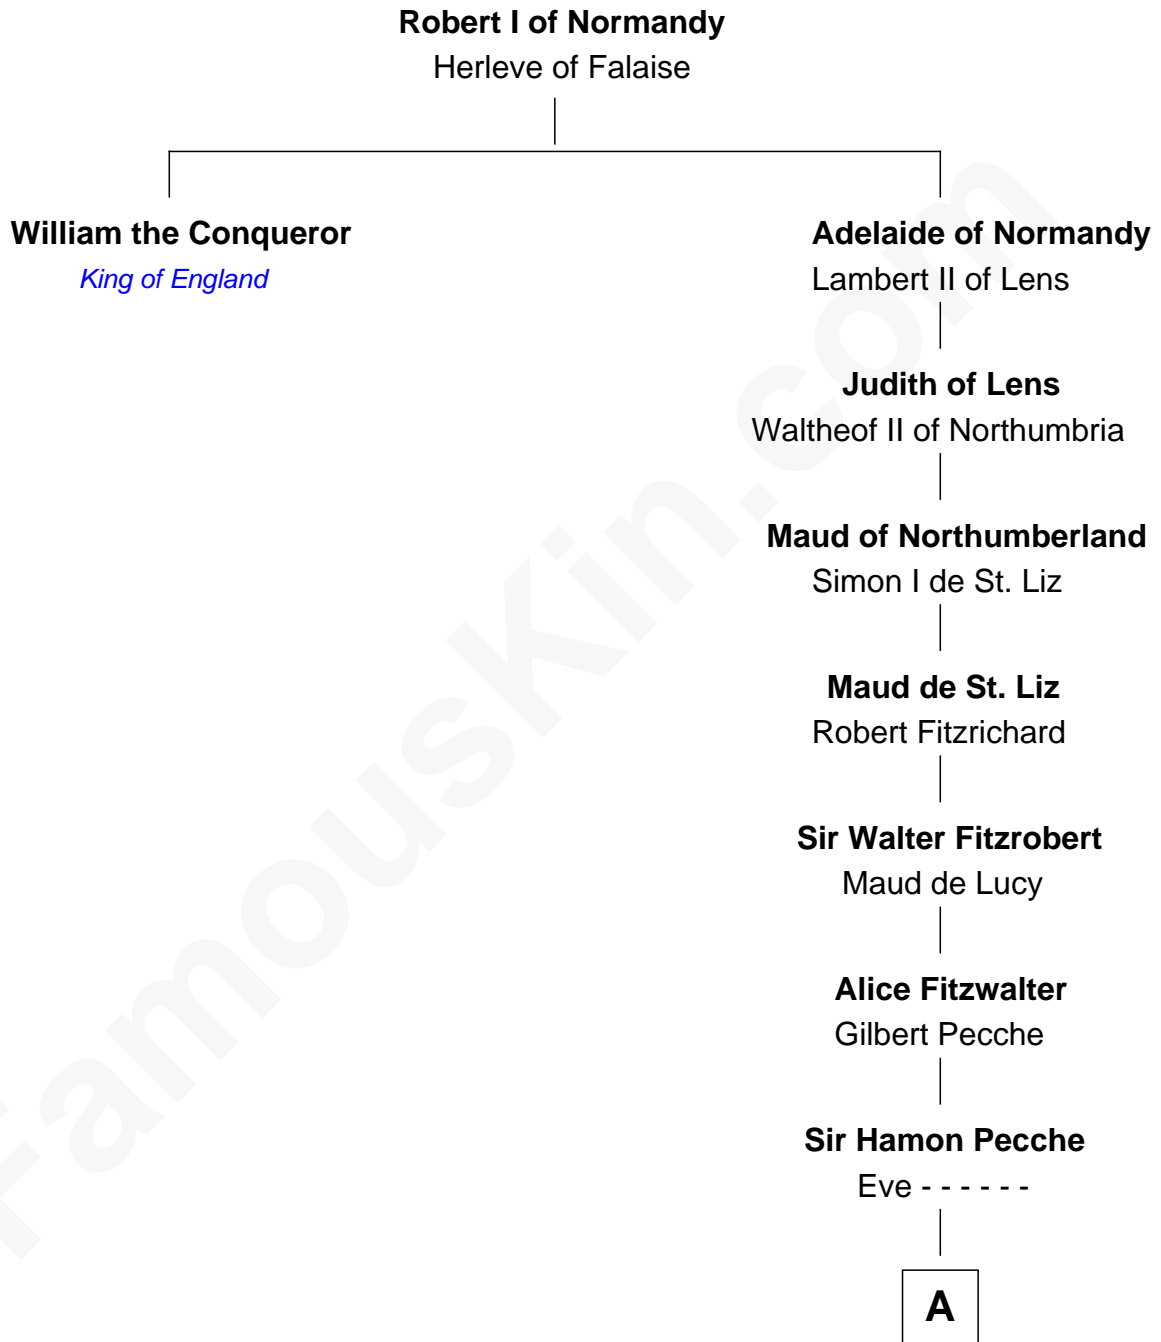

FamousKin.com Relationship Chart of

William the Conqueror

King of England

17th great-granduncle of

William Lawrence

(c1622 - 1679/80) Planter passenger 1635

A

Sir Gilbert Pecche