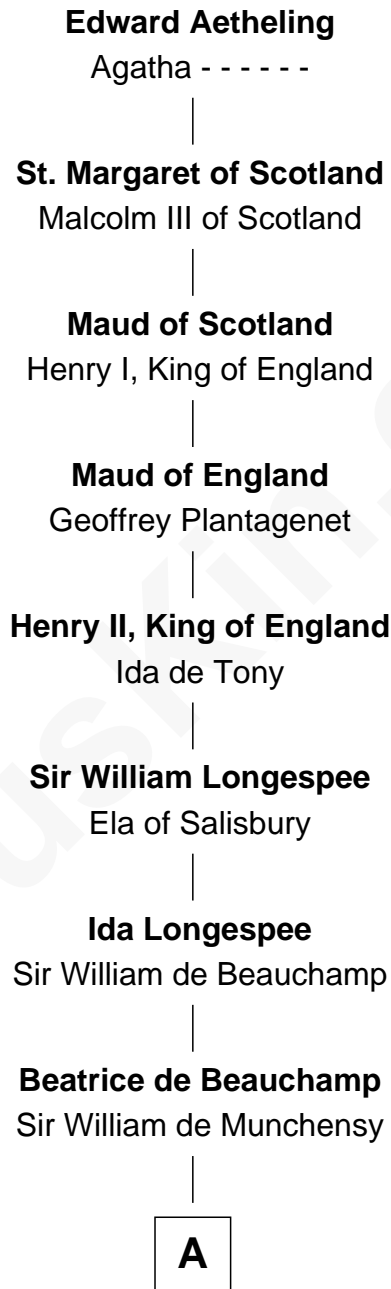

FamousKin.com
Relationship Chart of
Edward Aetheling
 (- c1057)

18th Great-grandfather of
Rev. George Burroughs
Executed for Witchcraft, Salem 1692

FamousKin.com

A

William de Munchensy

Alice - - - - -

Sir Thomas de Munchensy

Joyce - - - - -

Thomas Munchensy

Joan Vauncy

Joan Munchensy

Sir Richard Waldegrave

Sir Richard Waldegrave

Joan Doreward

Sir Thomas Waldegrave

Salem Witch Trials 1692

FamousKin.com