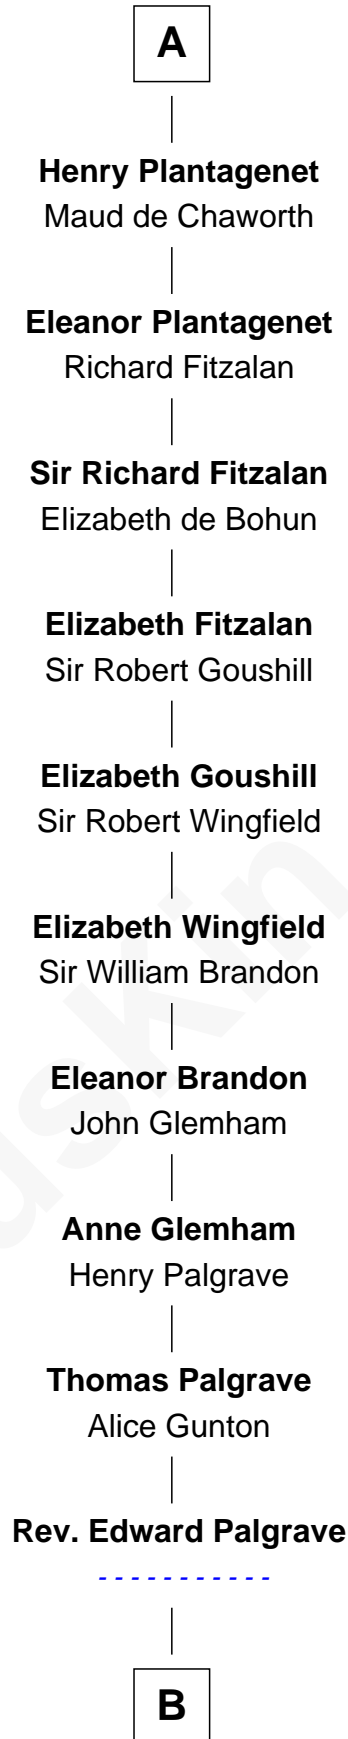

FamousKin.com
Relationship Chart of
Edward Aetheling
 (- c1057)

20th Great-grandfather of

Roger Sherman

Signer of the Declaration of Independence

Edward Aetheling

Agatha - - - - -

St. Margaret of Scotland

Malcolm III of Scotland

Maud of Scotland

Henry I, King of England

Maud of England

Geoffrey Plantagenet

Henry II, King of England

Eleanor of Aquitaine

John, King of England

Isabelle of Angoulême

Henry III, King of England

Eleanor of Provence

Edmund Plantagenet

Blanche of Artois

B

—
Dr. Richard Palgrave

Anna - - - - -

—
Mary Palgrave