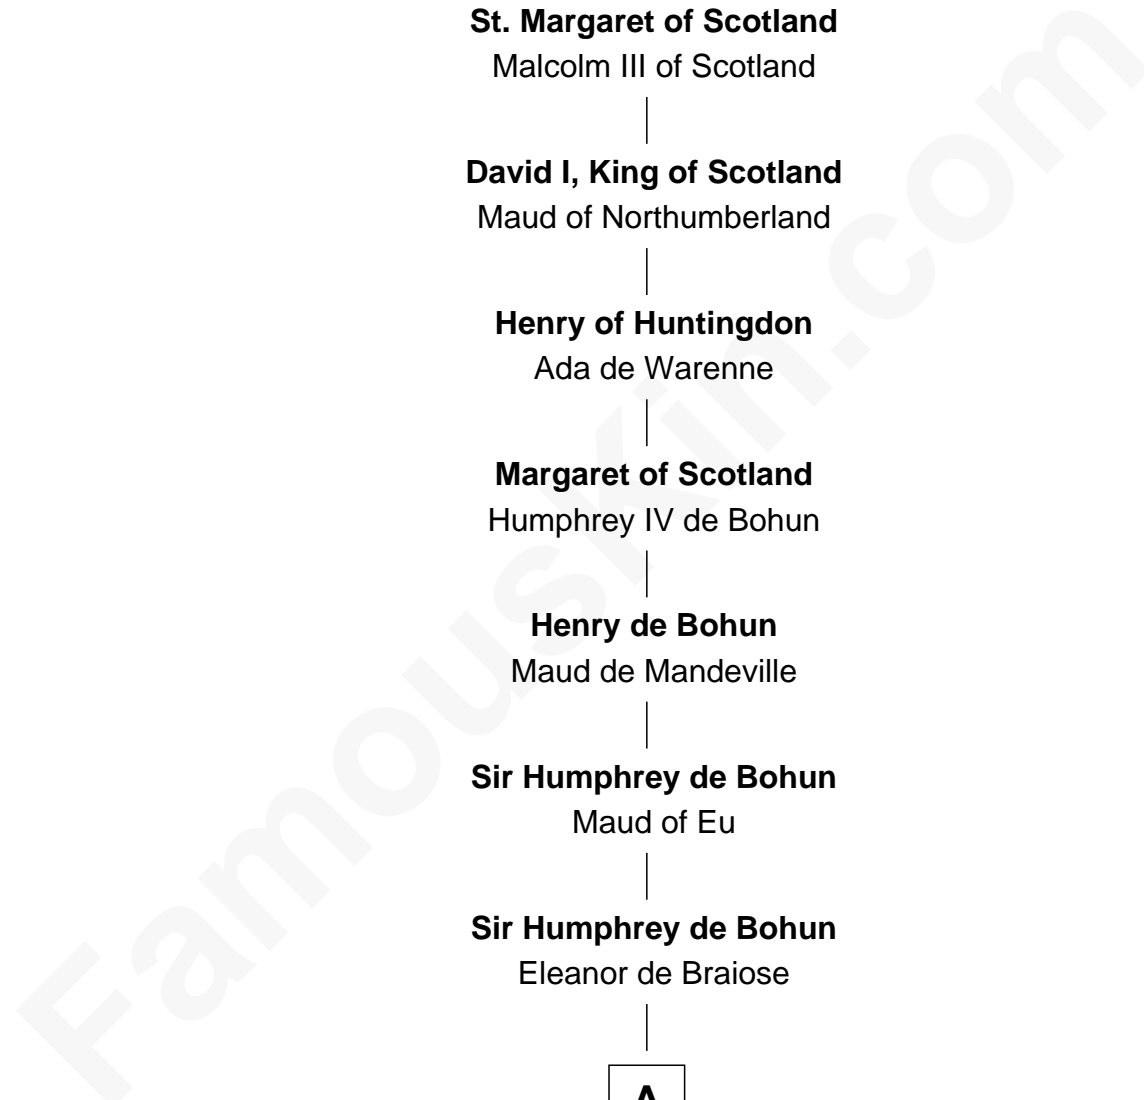

**FamousKin.com**  
**Relationship Chart of**  
**Edward Aetheling**  
 (- c1057)

23rd Great-grandfather of

**Button Gwinnett**

*Signer of the Declaration of Independence*

**Edward Aetheling**

Agatha - - - - -

**St. Margaret of Scotland**

Malcolm III of Scotland

**David I, King of Scotland**

Maud of Northumberland

**Henry of Huntingdon**

Ada de Warenne

**Margaret of Scotland**

Humphrey IV de Bohun

**Henry de Bohun**

Maud de Mandeville

**Sir Humphrey de Bohun**

Maud of Eu

**Sir Humphrey de Bohun**

Eleanor de Braiose

**A**

**A**

**Margery de Bohun**  
Sir Thebaud de Verdun

**Sir Thebaud de Verdun**  
Maud Mortimer

**Margery de Verdun**  
Sir John Crophull

**Thomas Crophull**  
Sybil Delabere

**Agnes Crophull**  
Sir Walter Devereux