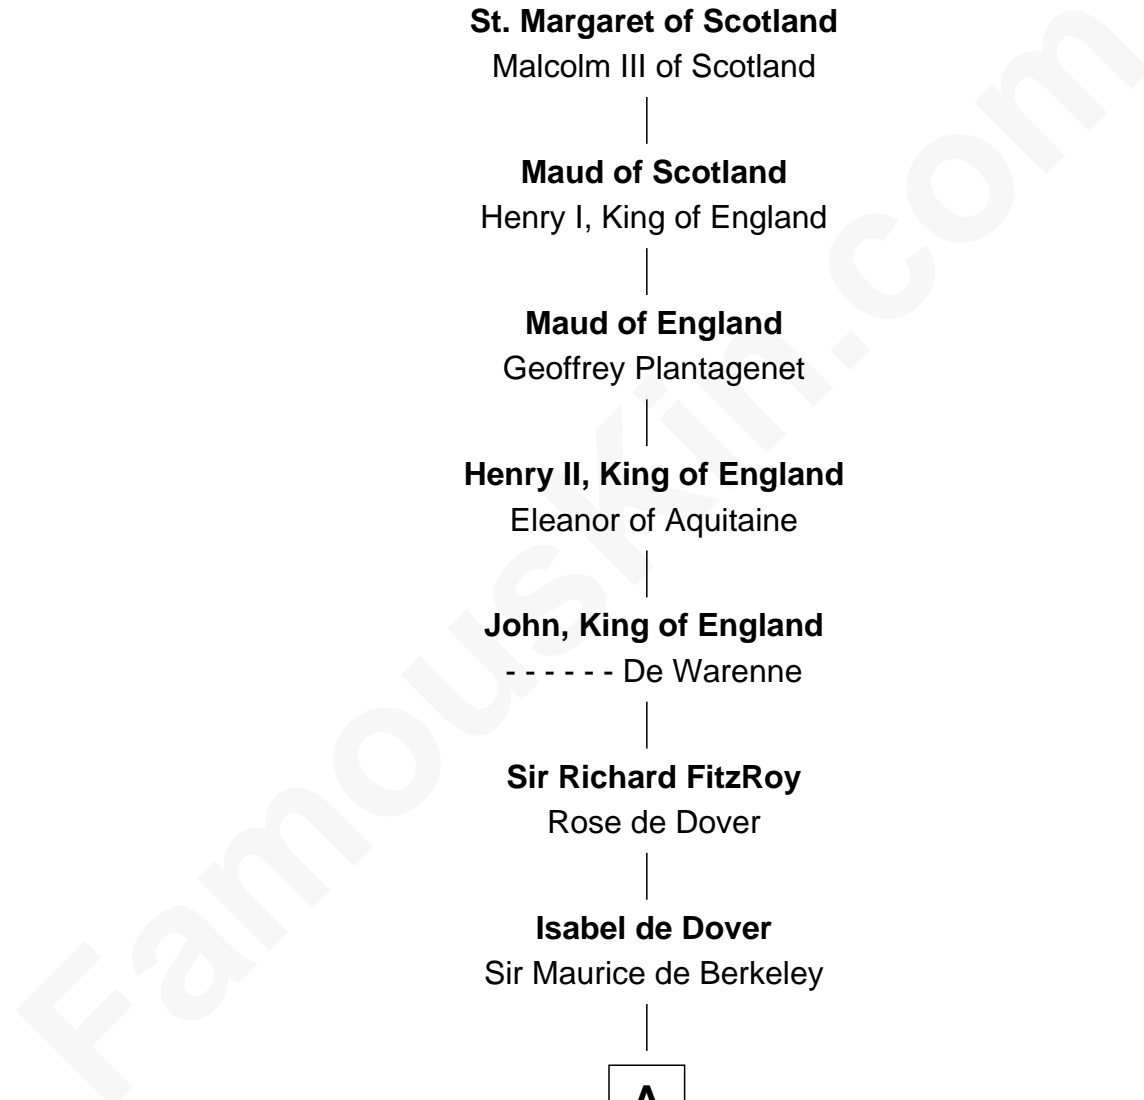

FamousKin.com
Relationship Chart of
Edward Aetheling
 (- c1057)

21st Great-grandfather of

George Mason
Father of the U.S. Bill of Rights

Edward Aetheling

Agatha - - - - -

St. Margaret of Scotland

Malcolm III of Scotland

Maud of Scotland

Henry I, King of England

Maud of England

Geoffrey Plantagenet

Henry II, King of England

Eleanor of Aquitaine

John, King of England

- - - - - De Warenne

Sir Richard FitzRoy

Rose de Dover

Isabel de Dover

Sir Maurice de Berkeley

A

A

Sir Thomas de Berkeley

Joan de Ferrers