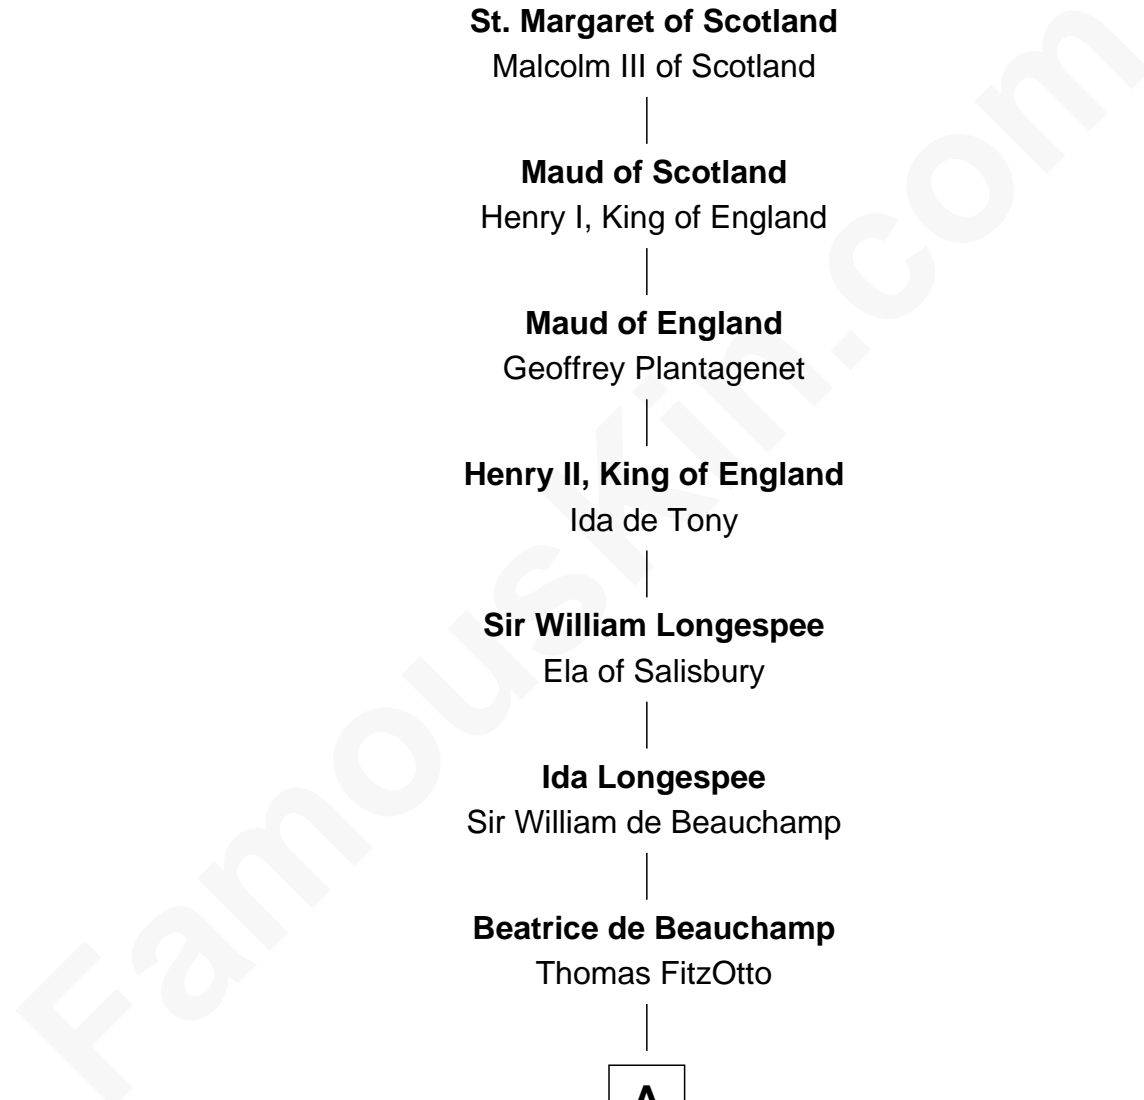

**FamousKin.com**  
**Relationship Chart of**  
**Edward Aetheling**  
 (- c1057)

**22nd Great-grandfather of**  
**William Greene**  
*2nd Governor of Rhode Island*

**Edward Aetheling**

Agatha - - - - -

**St. Margaret of Scotland**

Malcolm III of Scotland

**Maud of Scotland**

Henry I, King of England

**Maud of England**

Geoffrey Plantagenet

**Henry II, King of England**

Ida de Tony

**Sir William Longespee**

Ela of Salisbury

**Ida Longespee**

Sir William de Beauchamp

**Beatrice de Beauchamp**

Thomas FitzOtto

**A**

**A**