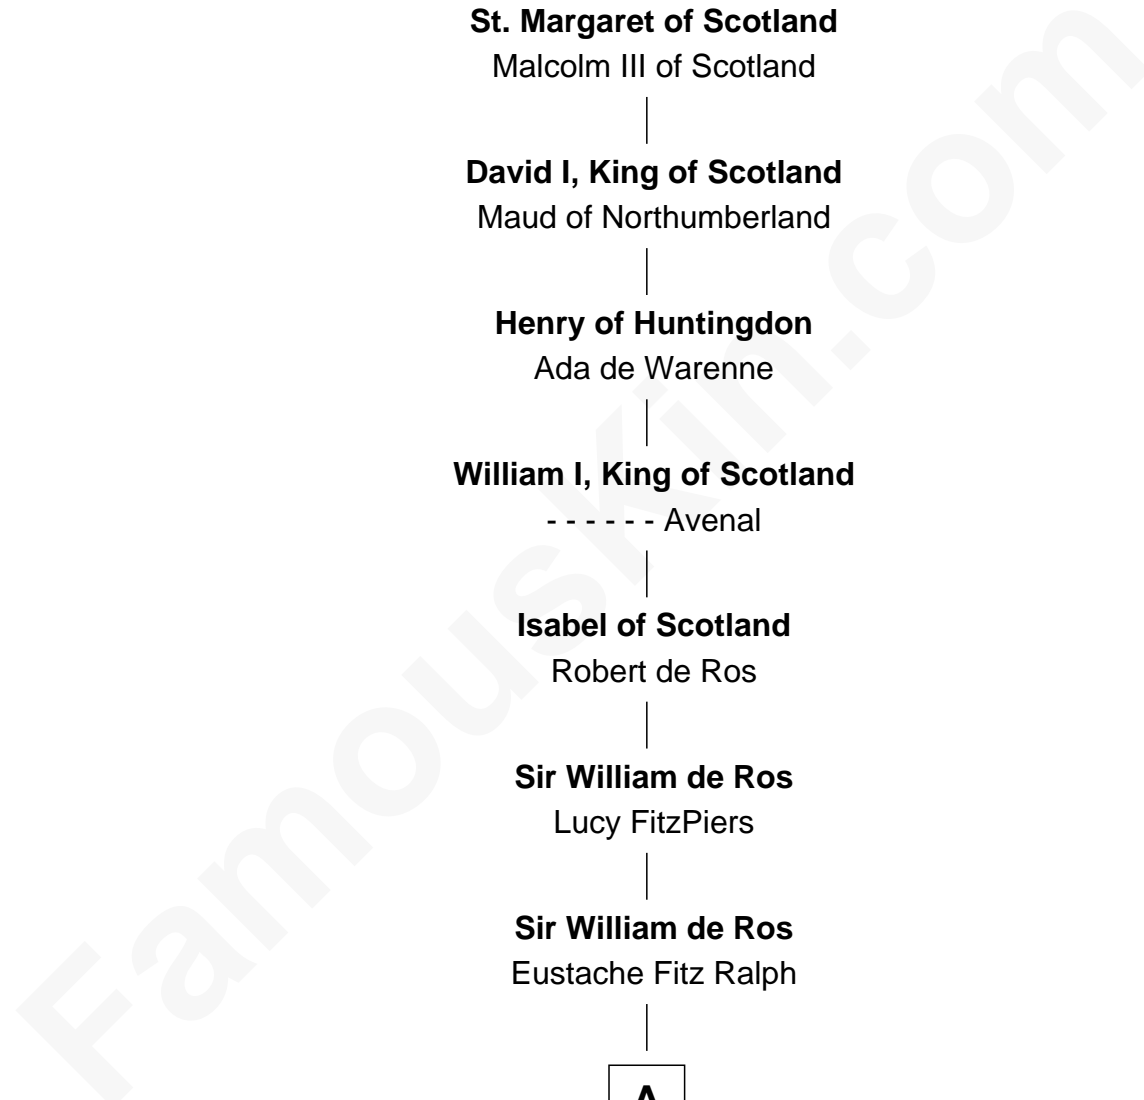

**FamousKin.com**  
**Relationship Chart of**  
**Edward Aetheling**  
 (- c1057)

**21st Great-grandfather of**

**John Hancock**

*Signer of the Declaration of Independence*

**Edward Aetheling**

Agatha - - - - -

**St. Margaret of Scotland**

Malcolm III of Scotland

**David I, King of Scotland**

Maud of Northumberland

**Henry of Huntingdon**

Ada de Warenne

**William I, King of Scotland**

- - - - - Avenal

**Isabel of Scotland**

Robert de Ros

**Sir William de Ros**

Lucy FitzPiers

**Sir William de Ros**

Eustache Fitz Ralph

**A**

**A**