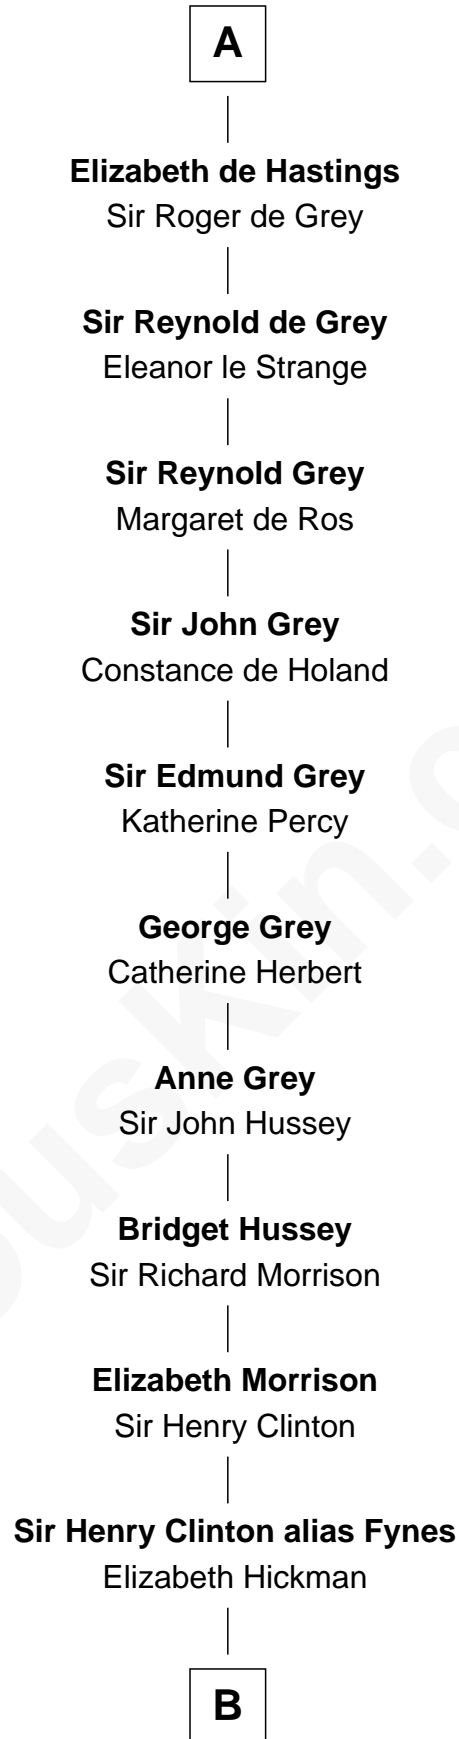

FamousKin.com Relationship Chart of

Edward Aetheling

(- c1057)

20th Great-grandfather of

DeWitt Clinton

6th Governor of New York

Edward Aetheling

Agatha - - - - -

St. Margaret of Scotland

Malcolm III of Scotland

David I, King of Scotland

Maud of Northumberland

Henry of Huntingdon

Ada de Warenne

David of Huntingdon

Maud of Chester

Ada of Huntingdon

Sir Henry de Hastings

Sir Henry de Hastings

Joan de Cantilupe

Sir John de Hastings

Isabel de Valence

A

B

—
William Clinton
Elizabeth Kennedy

—
James Clinton
Elizabeth Smith

—
Charles Clinton
Elizabeth Denniston

—
Gen. James Clinton
Mary DeWitt

—
DeWitt Clinton
6th Governor of New York