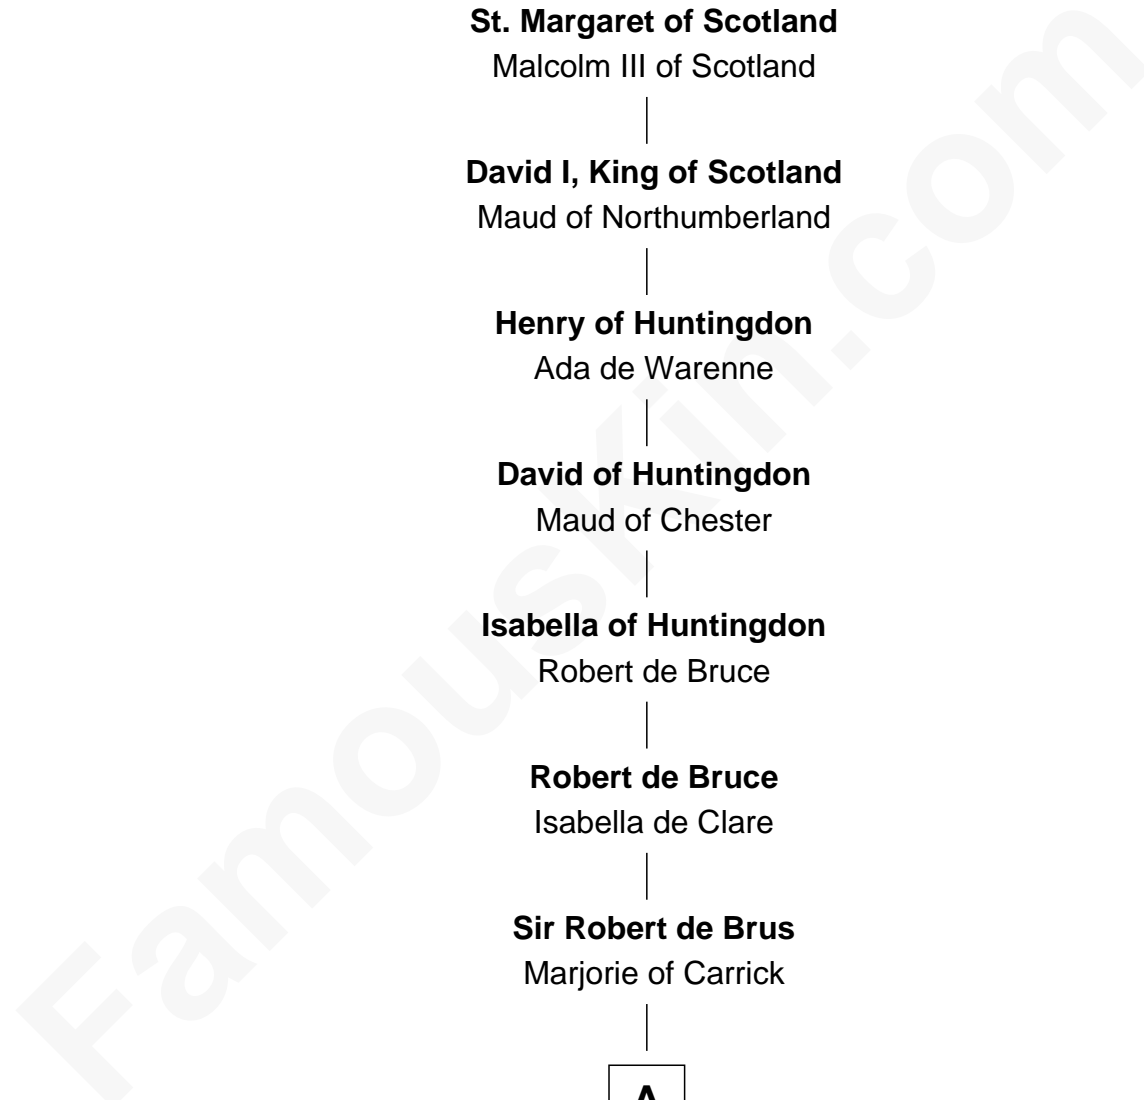

**FamousKin.com**  
**Relationship Chart of**  
**Edward Aetheling**  
 (- c1057)

23rd Great-grandfather of

**Alexander Hamilton**  
*1st U.S. Secretary of the Treasury*

**Edward Aetheling**

Agatha - - - - -

**St. Margaret of Scotland**

Malcolm III of Scotland

**David I, King of Scotland**

Maud of Northumberland

**Henry of Huntingdon**

Ada de Warenne

**David of Huntingdon**

Maud of Chester

**Isabella of Huntingdon**

Robert de Bruce

**Robert de Bruce**

Isabella de Clare

**Sir Robert de Brus**

Marjorie of Carrick

**A**

**A**

**Robert I, King of Scotland**

Isabella of Mar

**Marjorie Bruce**

Walter Stewart

**Robert II, King of Scotland**

Elizabeth Mure

**Robert III, King of Scotland**

Anabella Drummond