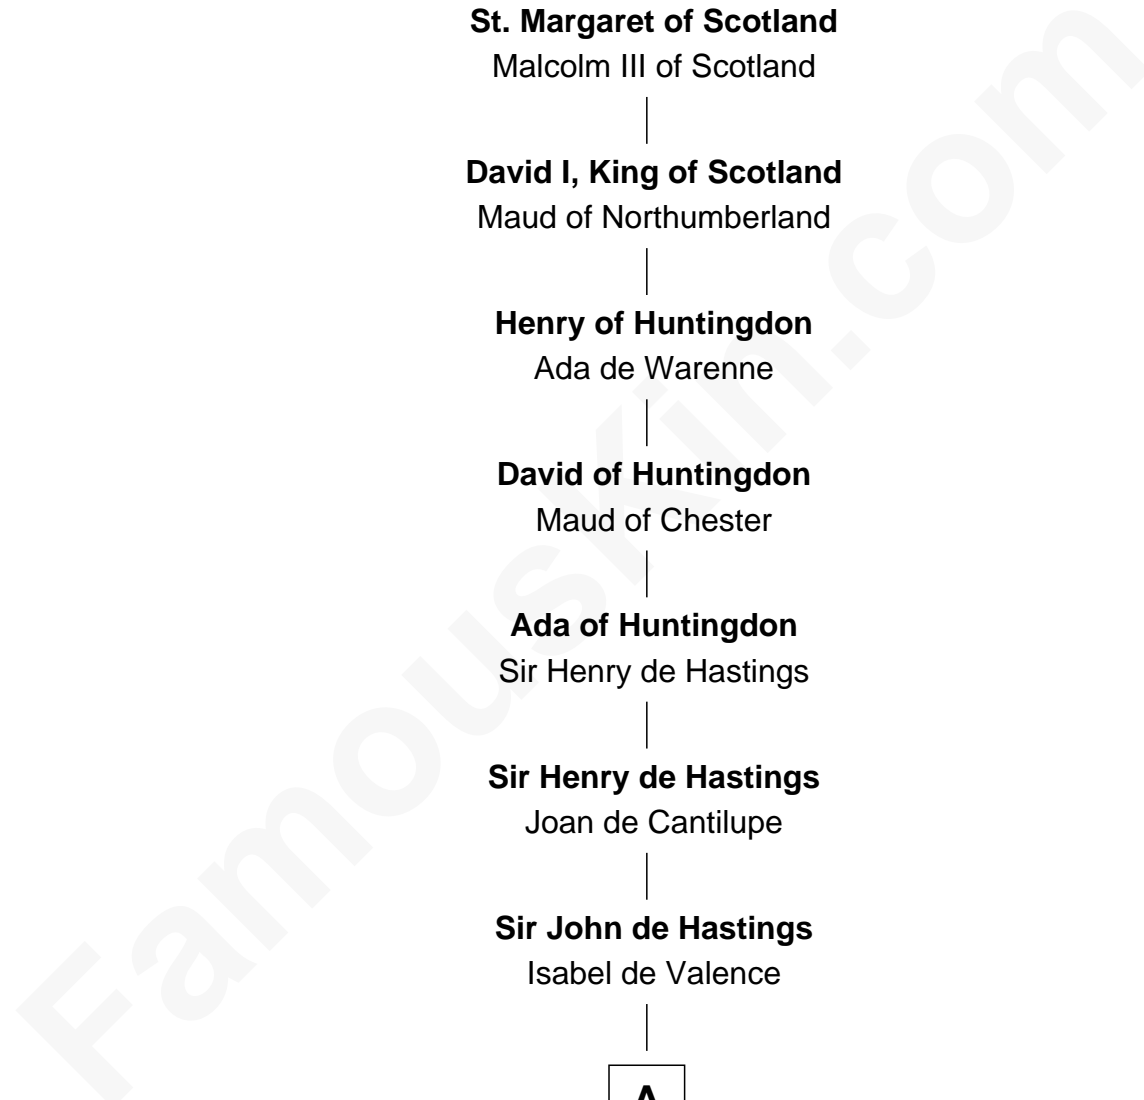

**FamousKin.com**  
**Relationship Chart of**  
**Edward Aetheling**  
 (- c1057)

23rd Great-grandfather of  
**Oliver Wendell Holmes, Sr.**  
*American "Fireside" Poet*

**Edward Aetheling**

Agatha - - - - -

**St. Margaret of Scotland**

Malcolm III of Scotland

**David I, King of Scotland**

Maud of Northumberland

**Henry of Huntingdon**

Ada de Warenne

**David of Huntingdon**

Maud of Chester

**Ada of Huntingdon**

Sir Henry de Hastings

**Sir Henry de Hastings**

Joan de Cantilupe

**Sir John de Hastings**

Isabel de Valence

**A**

**A**

**Elizabeth de Hastings**

Sir Roger de Grey

**Sir Reynold de Grey**

Eleanor le Strange

**Sir Reynold Grey**

Margaret de Ros

**Margaret Grey**

Sir William Bonville