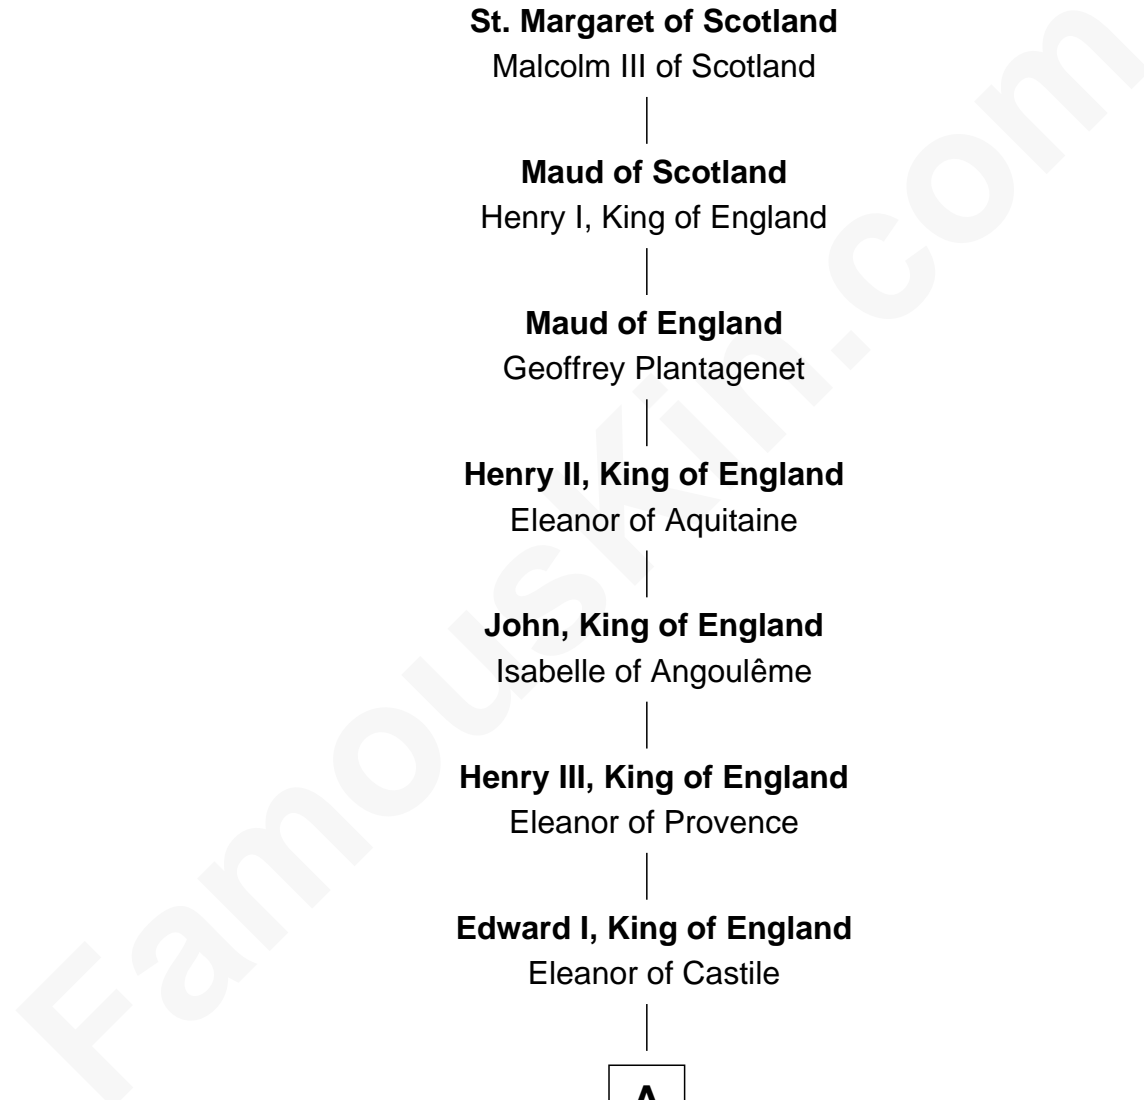

**FamousKin.com**  
**Relationship Chart of**  
**Edward Aetheling**  
 (- c1057)

22nd Great-grandfather of

**Ichabod Goodwin**  
 27th Governor of New Hampshire

**Edward Aetheling**

Agatha - - - - -

**St. Margaret of Scotland**

Malcolm III of Scotland

**Maud of Scotland**

Henry I, King of England

**Maud of England**

Geoffrey Plantagenet

**Henry II, King of England**

Eleanor of Aquitaine

**John, King of England**

Isabelle of Angoulême

**Henry III, King of England**

Eleanor of Provence

**Edward I, King of England**

Eleanor of Castile

**A**

**A**

**Elizabeth Plantagenet**