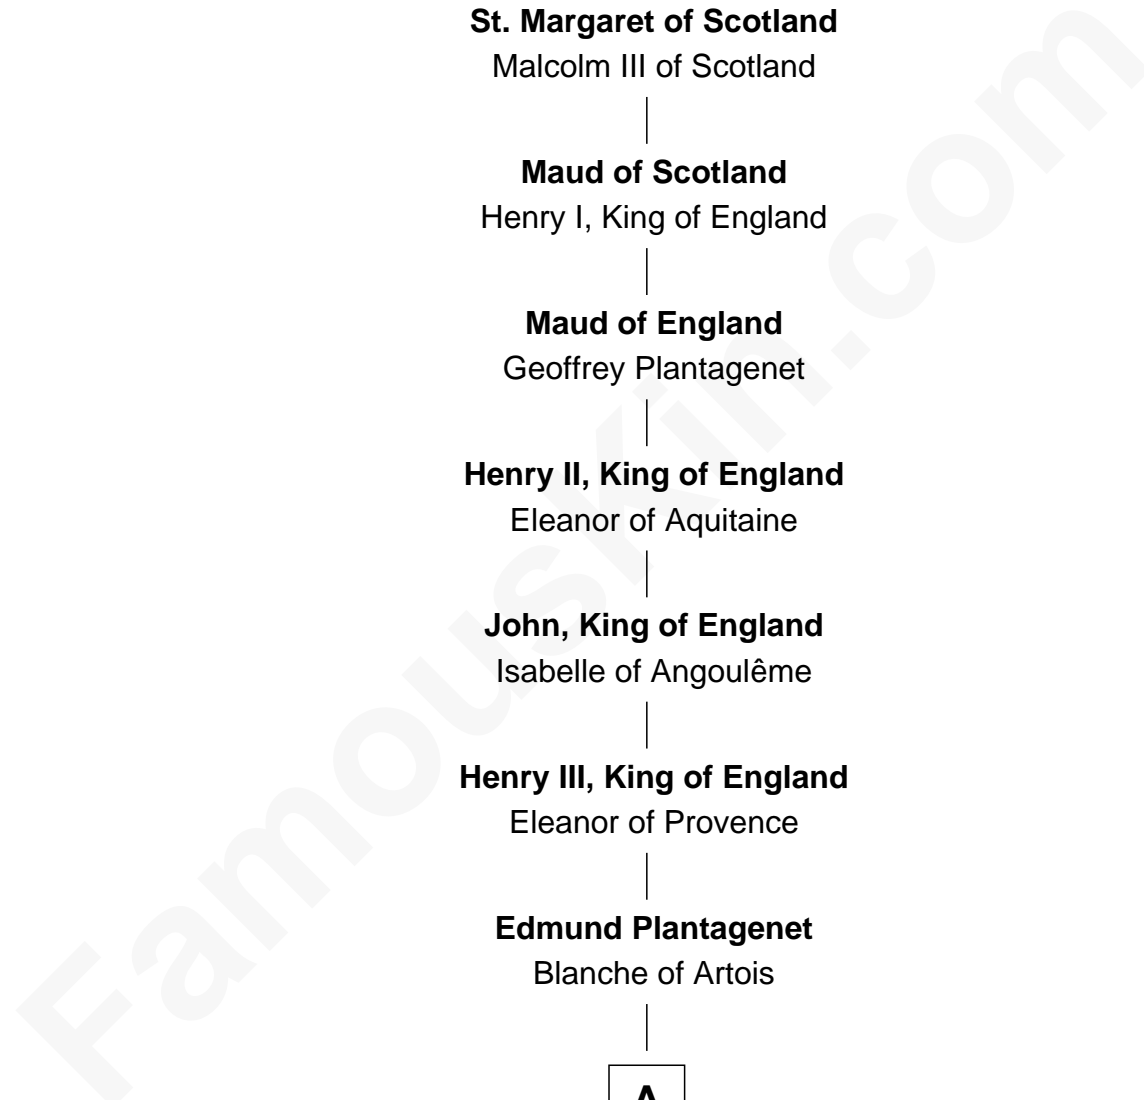

**FamousKin.com**  
**Relationship Chart of**  
**Edward Aetheling**  
 (- c1057)

20th Great-grandfather of

**Francis Lightfoot Lee**

*Signer of the Declaration of Independence*

**Edward Aetheling**

Agatha - - - - -

**St. Margaret of Scotland**

Malcolm III of Scotland

**Maud of Scotland**

Henry I, King of England

**Maud of England**

Geoffrey Plantagenet

**Henry II, King of England**

Eleanor of Aquitaine

**John, King of England**

Isabelle of Angoulême

**Henry III, King of England**

Eleanor of Provence

**Edmund Plantagenet**

Blanche of Artois

**A**

**A**

**Henry Plantagenet**  
Maud de Chaworth

**Eleanor Plantagenet**  
Richard Fitzalan

**Sir Richard Fitzalan**  
Elizabeth de Bohun

**Elizabeth Fitzalan**  
Sir Robert Goushill

**Joan Goushill**  
Sir Thomas Stanley