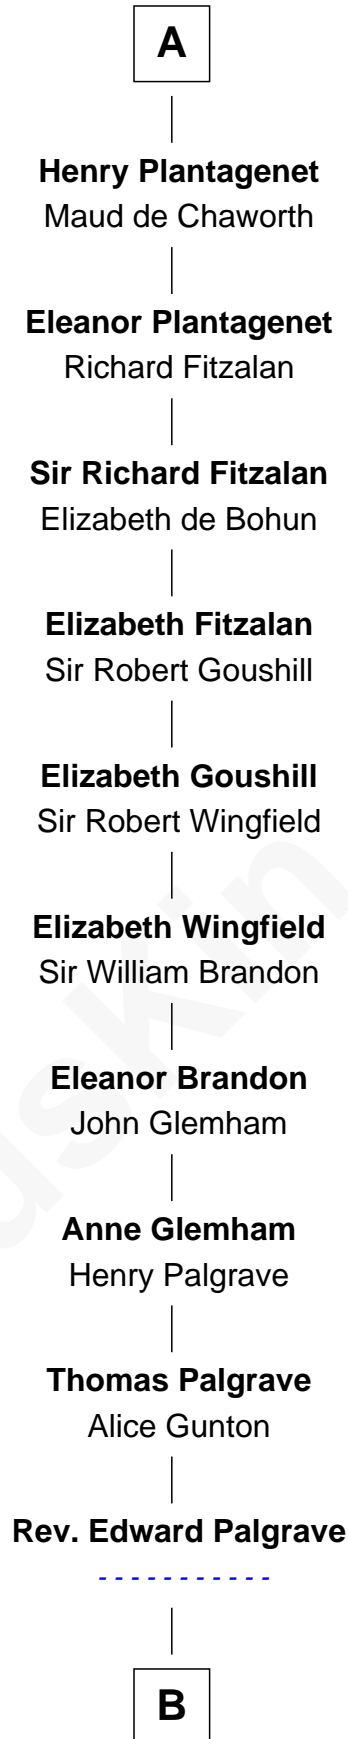

FamousKin.com
Relationship Chart of
Edward Aetheling
 (- c1057)

22nd Great-grandfather of
Eli Whitney
Inventor of the Cotton Gin

Edward Aetheling

Agatha - - - - -

St. Margaret of Scotland

Malcolm III of Scotland

Maud of Scotland

Henry I, King of England

Maud of England

Geoffrey Plantagenet

Henry II, King of England

Eleanor of Aquitaine

John, King of England

Isabelle of Angoulême

Henry III, King of England

Eleanor of Provence

Edmund Plantagenet

Blanche of Artois

B

Dr. Richard Palgrave

Anna - - - - -

Mary Palgrave

Roger Wellington

Benjamin Wellington

Elizabeth Sweetman

Elizabeth Wellington

John Fay

Benjamin Fay

Martha Miles

Elizabeth Fay