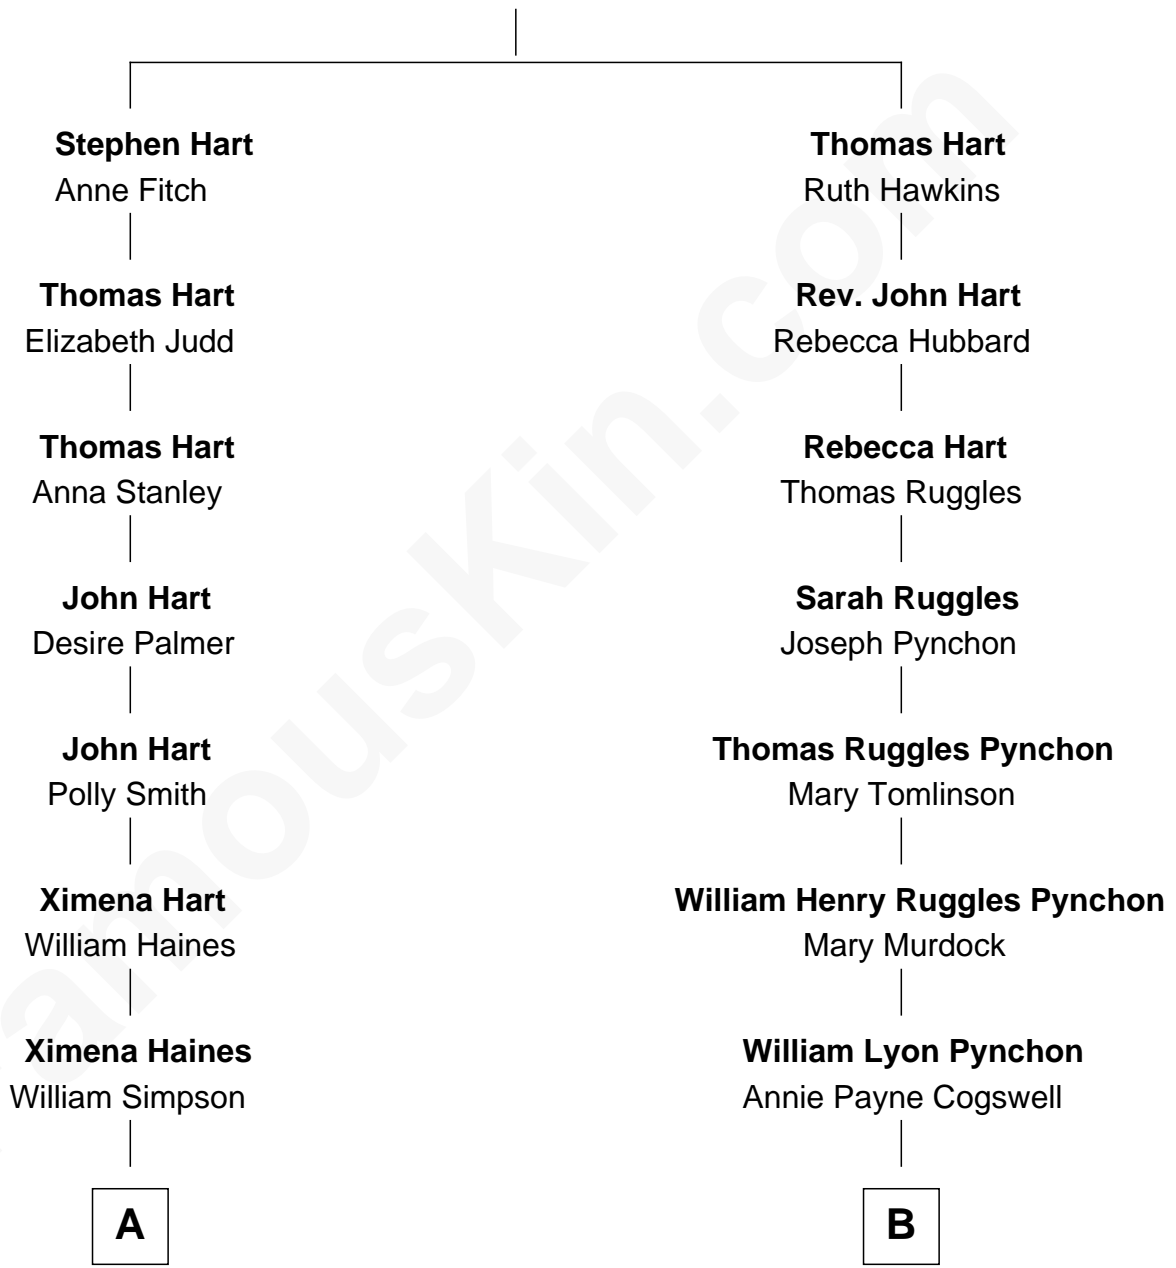

FamousKin.com Relationship Chart of

Julie Harris

Stage, TV and Movie Actress

9th cousin 1 time removed of

Thomas Pynchon

American Novelist

Stephen Hart

A

Sarah Edma Simpson

Thomas McGraw

Sarah Edma McGraw

William Harris

William Pickett Harris

Elsie L. Smith

Julie Harris

Stage, TV and Movie Actress

B

William Henry Chichele Pynchon

Carrie Susan Moyses

Thomas Ruggles Pynchon

Catherine Frances Bennett

Thomas Pynchon

Novelist

FamousKin.com