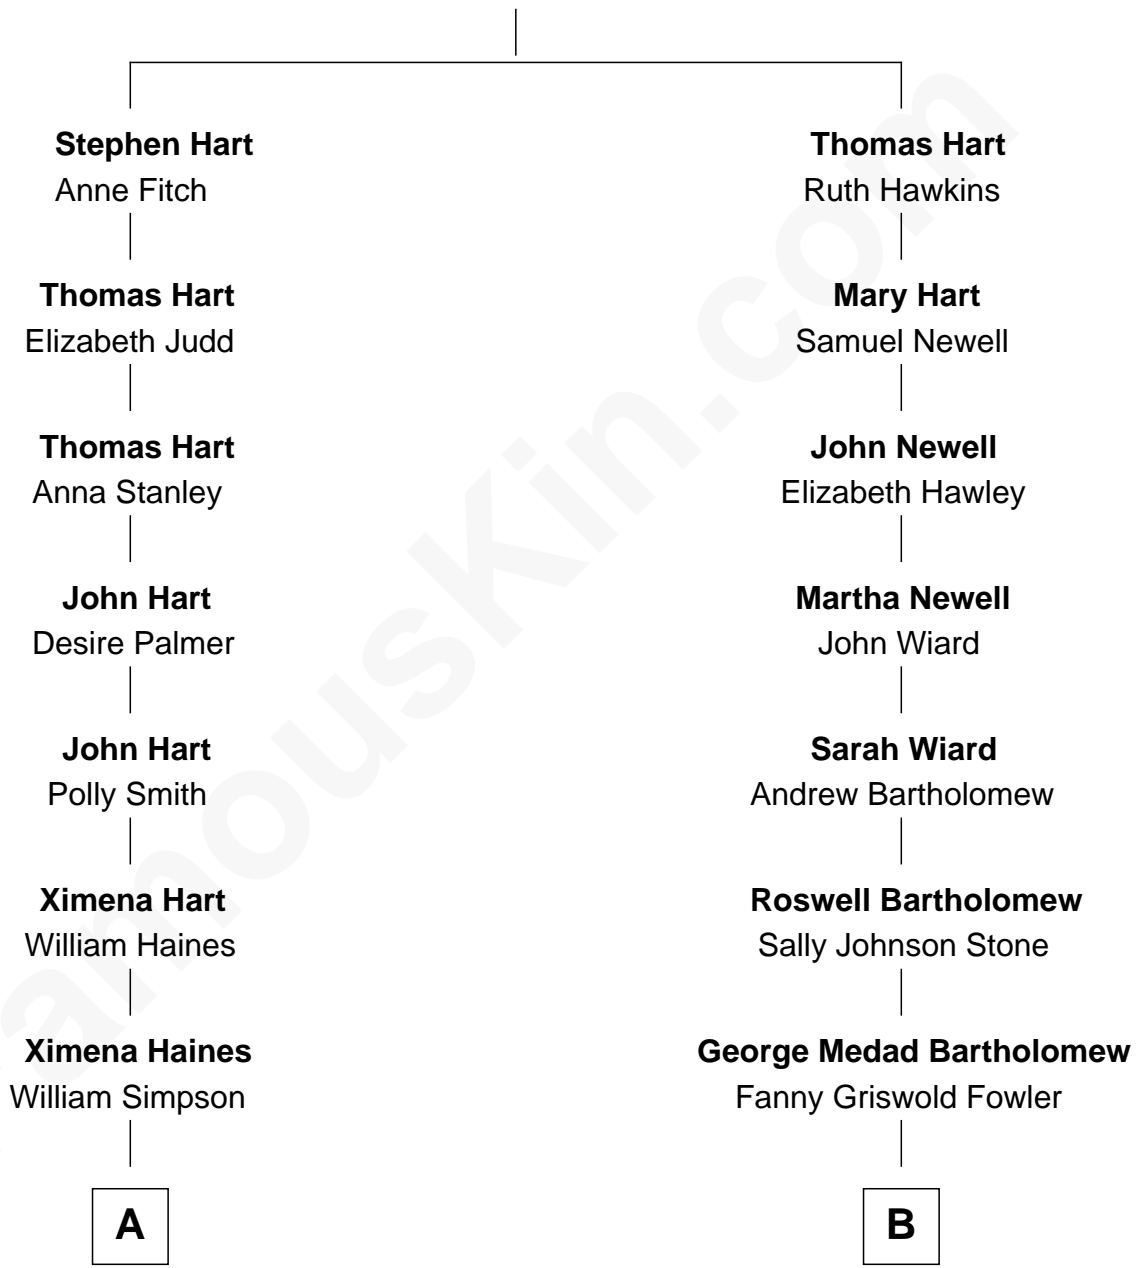

FamousKin.com Relationship Chart of

Julie Harris

Stage, TV and Movie Actress

10th cousin of

Bill Weld

68th Governor of Massachusetts

Stephen Hart

A

Sarah Edma Simpson

Thomas McGraw

Sarah Edma McGraw

William Harris

William Pickett Harris

Elsie L. Smith

Julie Harris

Stage, TV and Movie Actress

B

Fanny Elizabeth Bartholomew

Dr. Francis Minot Weld

Francis Minot Weld

Margaret Low White

David Weld

Mary Blake Nichols

Bill Weld

68th Governor of Massachusetts