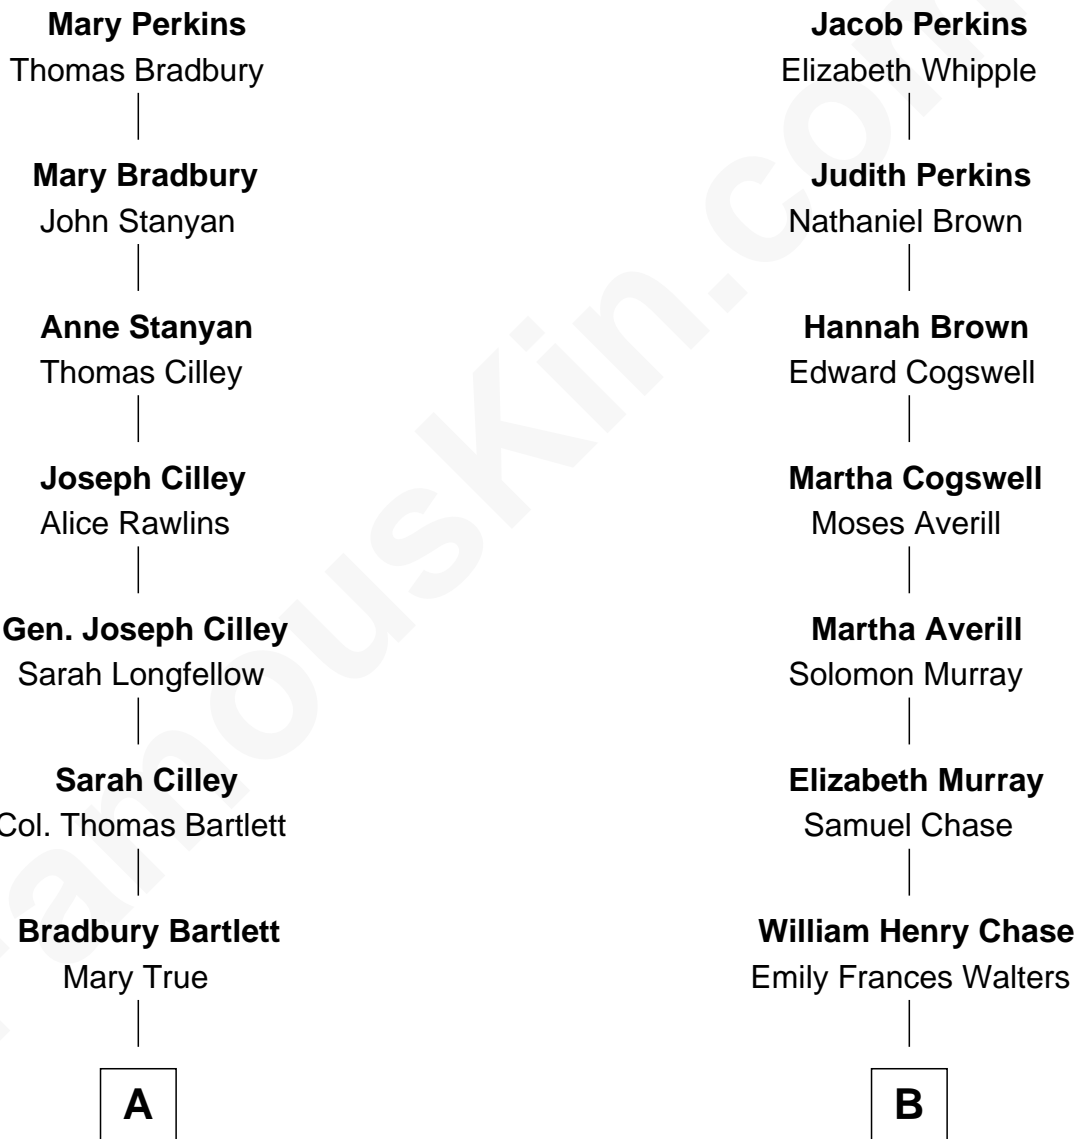

# FamousKin.com Relationship Chart of

**Alan Shepard**

*Mercury and Apollo Astronaut*

10th cousin 2 times removed of

**Pete Buttigieg**

*19th U.S. Secretary of Transportation*

**John Perkins**

Judith Gater

**A**

**Thomas Bradbury Bartlett**  
Victoria Elizabeth Williams Cilley

**Annie Elizabeth Bartlett**  
Frederick Johnson Shepard

**Alan Bartlett Shepard**  
Pauline Renza Emerson

**Alan Shepard**  
*Mercury and Apollo Astronaut*