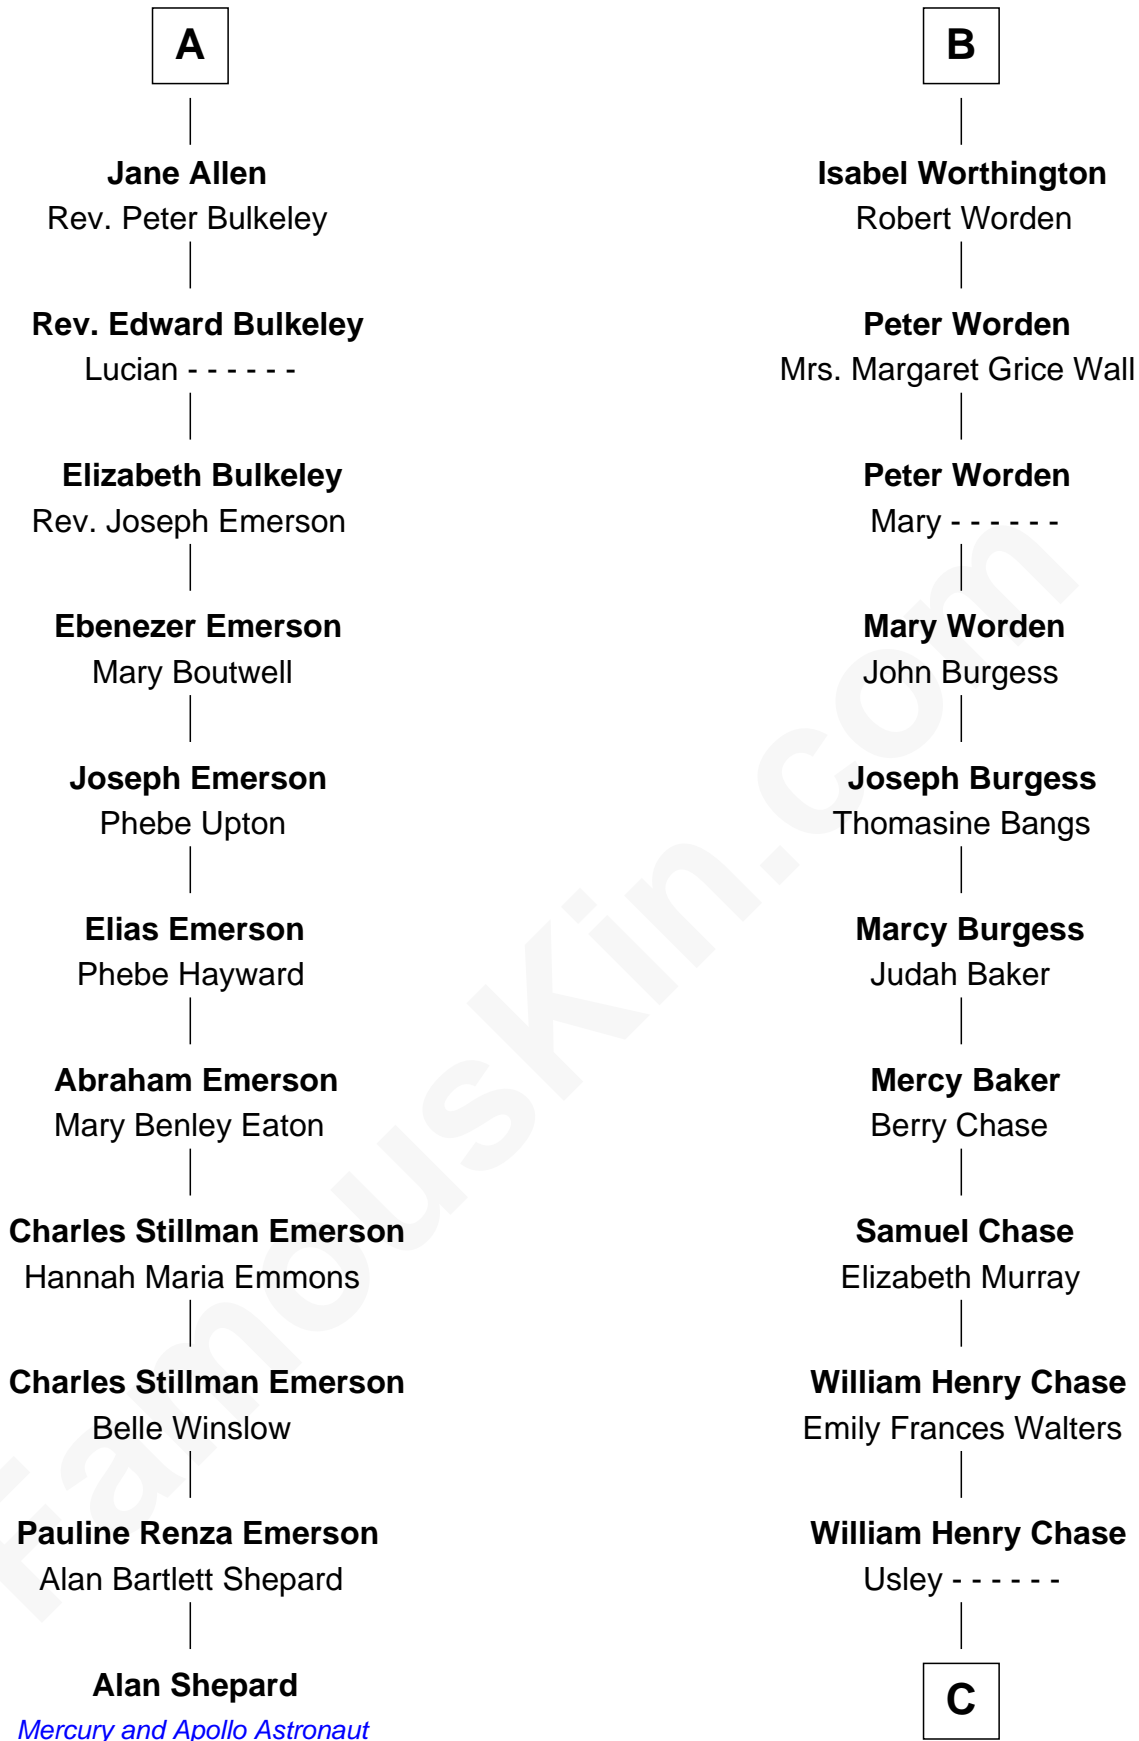

## Relationship Chart of

### Alan Shepard

*Mercury and Apollo Astronaut*

17th cousin 4 times removed of

### Pete Buttigieg

*19th U.S. Secretary of Transportation*

C

**Lena Chase**

William Henry Neal

**William Caswell Neal**

Maye Louise Rasar

**Zoe Anne Neal**