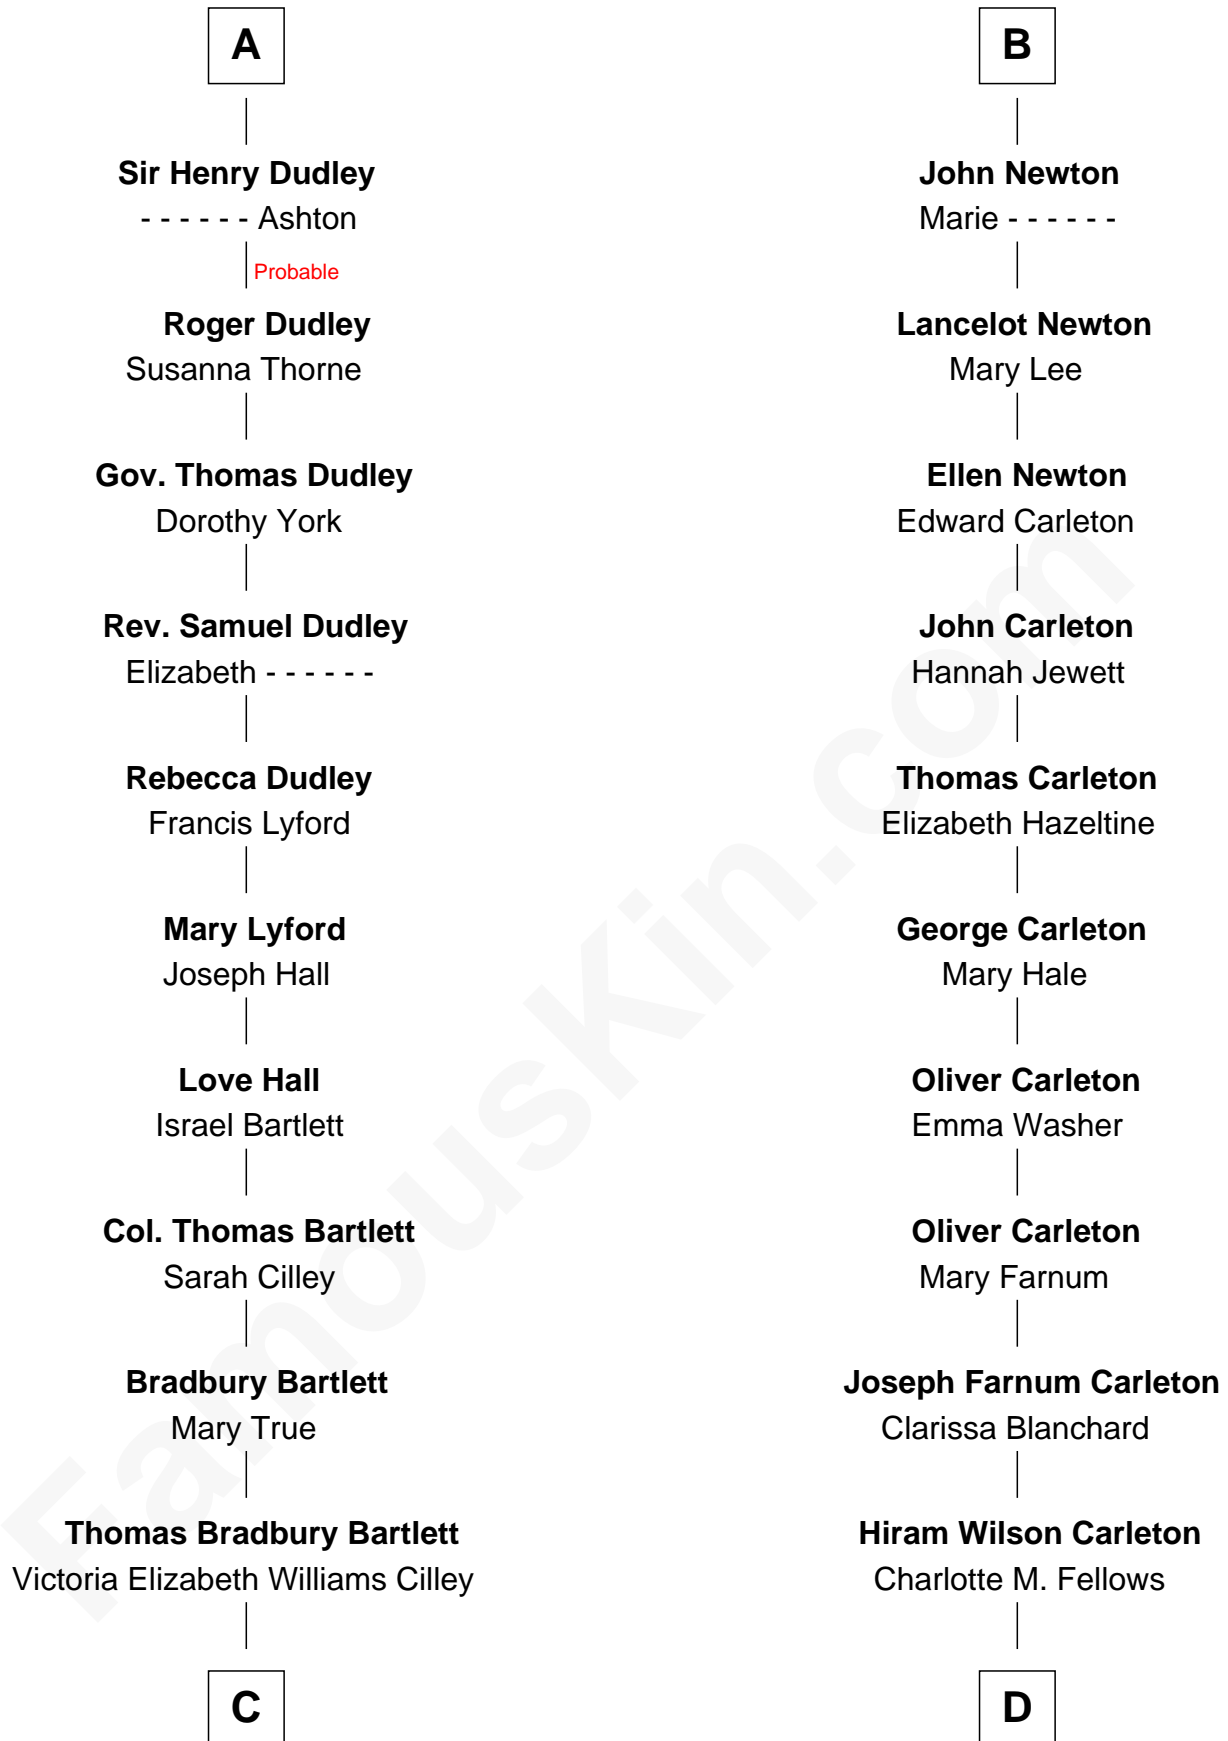

FamousKin.com Relationship Chart of

Alan Shepard

Mercury and Apollo Astronaut

19th cousin 1 time removed of

Mickey Rourke

Movie Actor

Edmund Fitzalan

Alice de Warenne

Richard Fitzalan
Eleanor Plantagenet

Alice Fitzalan
Sir Thomas de Holand

Eleanor Holand
Edward Cherleton

Joyce Cherleton
Sir John Tiptoft

Joyce Tiptoft
Sir Edmund Sutton

Sir Edward Sutton
Cecily Willoughby

Sir John Sutton
Cecily Grey

A

Aline Fitzalan
Sir Roger le Strange

Lucy le Strange
Sir William Willoughby

Margery Willoughby
Sir William FitzHugh

Lora FitzHugh
Sir John Constable

Isabel Constable
Stephen de Thorpe

Margaret Thorpe
John Newton

John Newton
Margaret Grimston

B

C

Annie Elizabeth Bartlett
Frederick Johnson Shepard

Alan Bartlett Shepard
Pauline Renza Emerson

Alan Shepard
Mercury and Apollo Astronaut

D