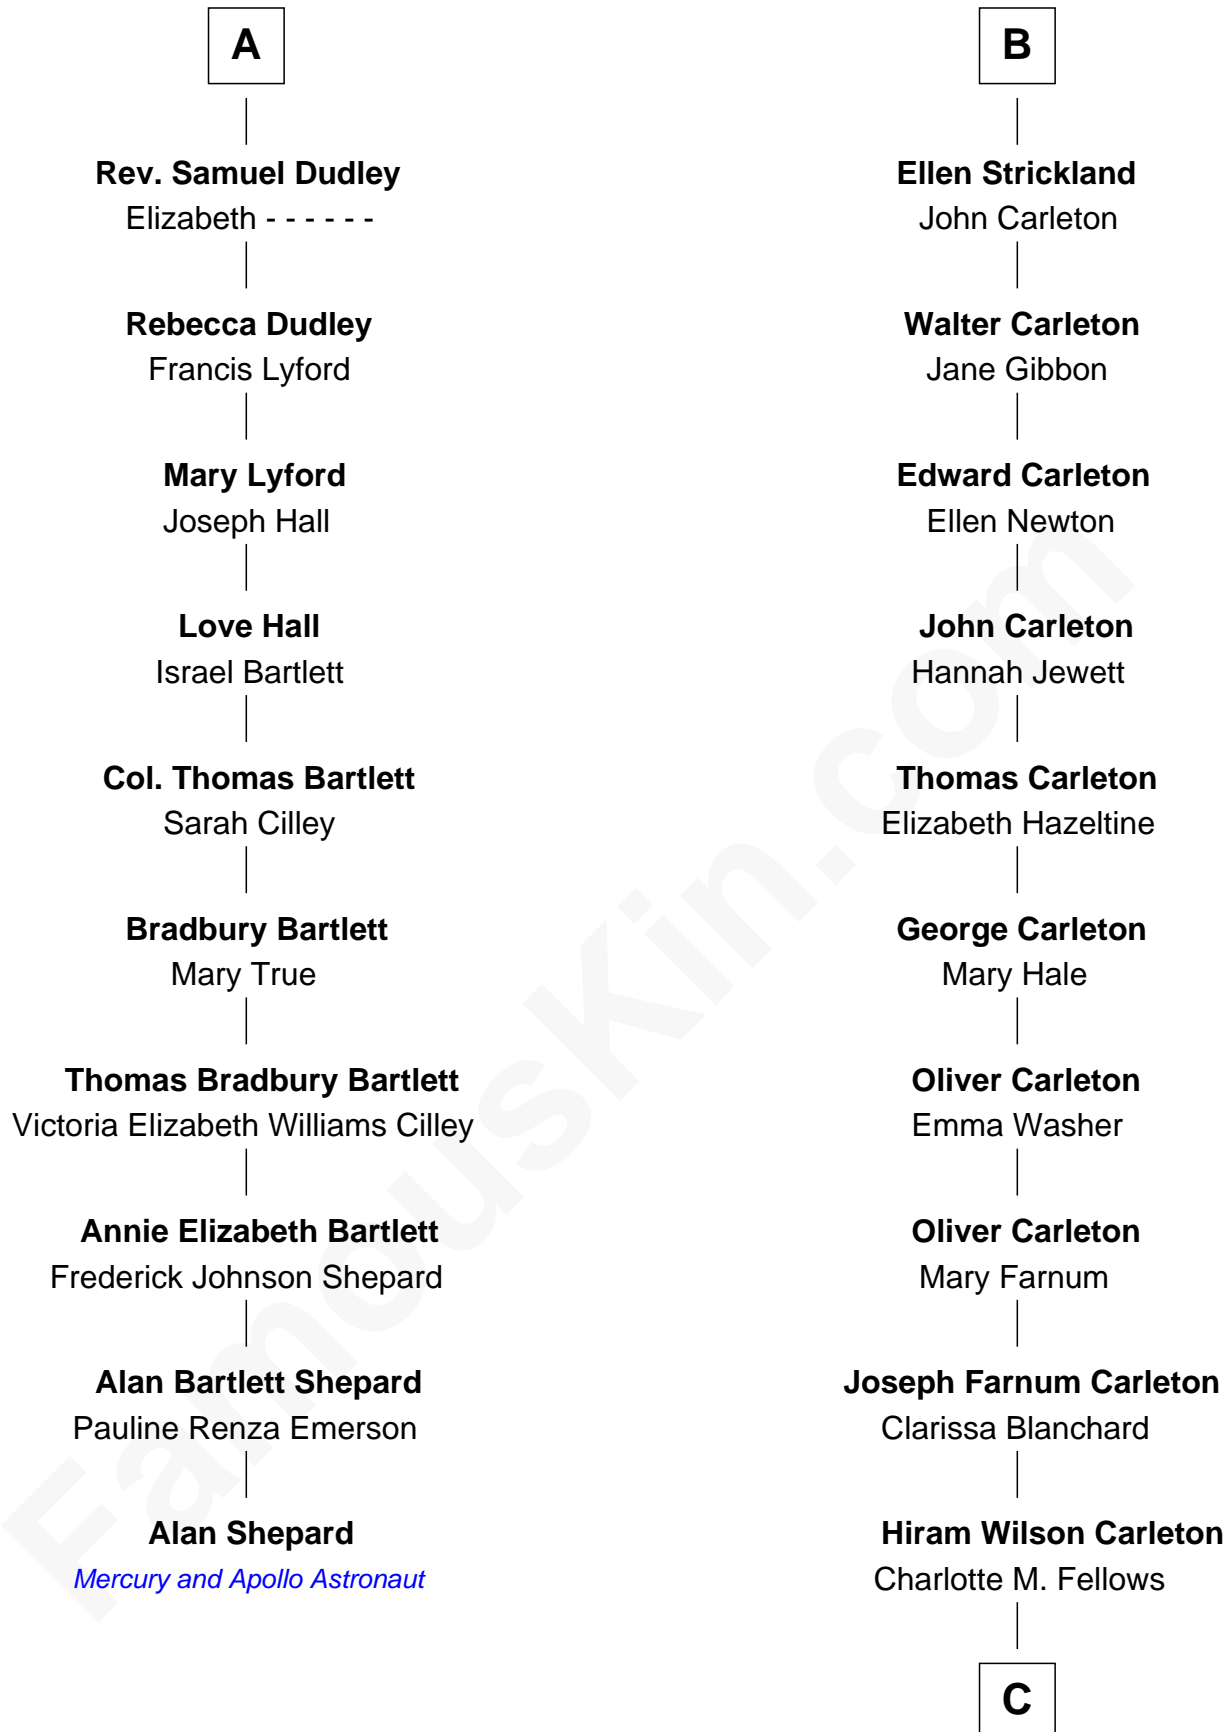

FamousKin.com Relationship Chart of

Alan Shepard

Mercury and Apollo Astronaut

16th cousin 4 times removed of

Mickey Rourke

Movie Actor

C

Joseph Clinton Carleton

Maud Alice Fitts

Hazel May Carleton

Leonard Ernest Cameron

Annette Elizabeth Cameron

Philip Andrew Rourke

Mickey Rourke

Movie Actor