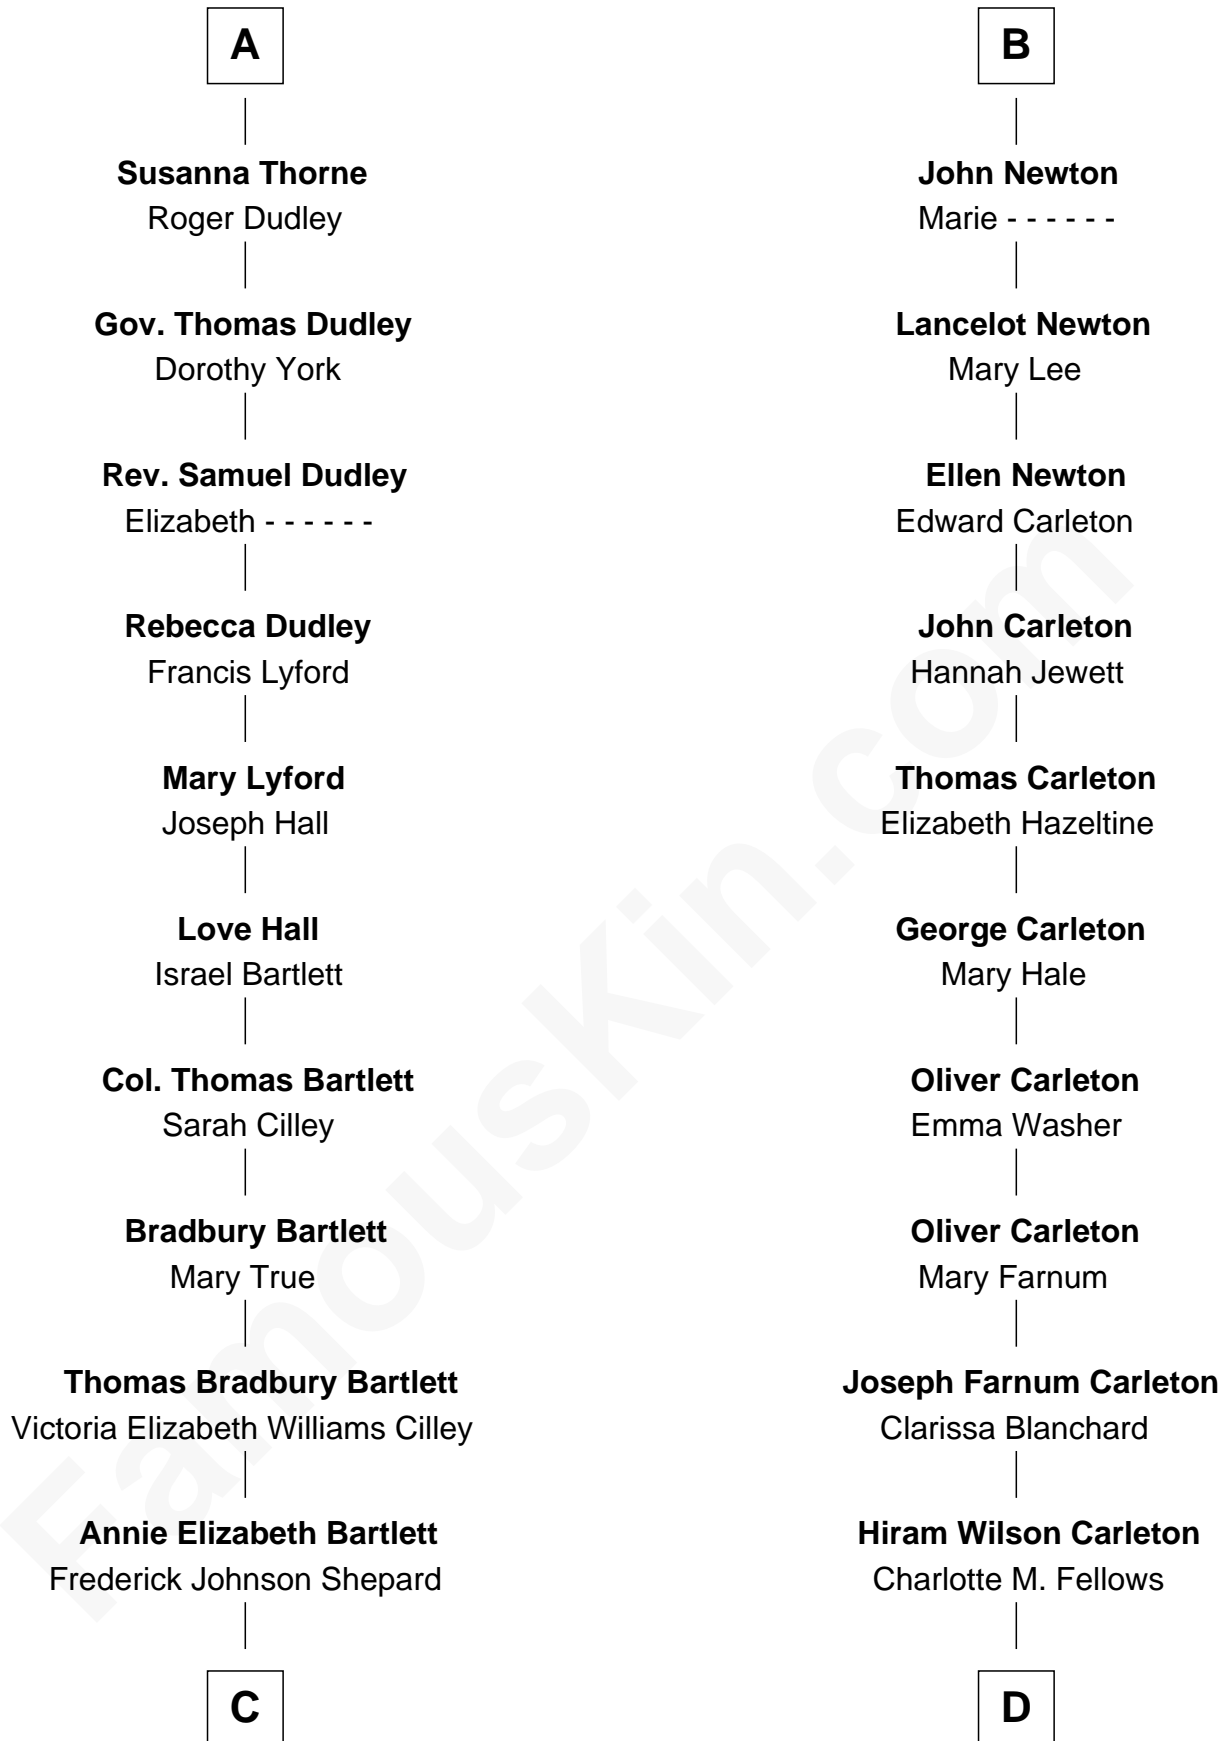

FamousKin.com Relationship Chart of

Alan Shepard

Mercury and Apollo Astronaut

18th cousin 2 times removed of

Mickey Rourke

Movie Actor

Sir John Grey

Avice Marmion

C

Alan Bartlett Shepard
Pauline Renza Emerson

Alan Shepard
Mercury and Apollo Astronaut

D

Joseph Clinton Carleton
Maud Alice Fitts

Hazel May Carleton
Leonard Ernest Cameron

Annette Elizabeth Cameron
Philip Andrew Rourke