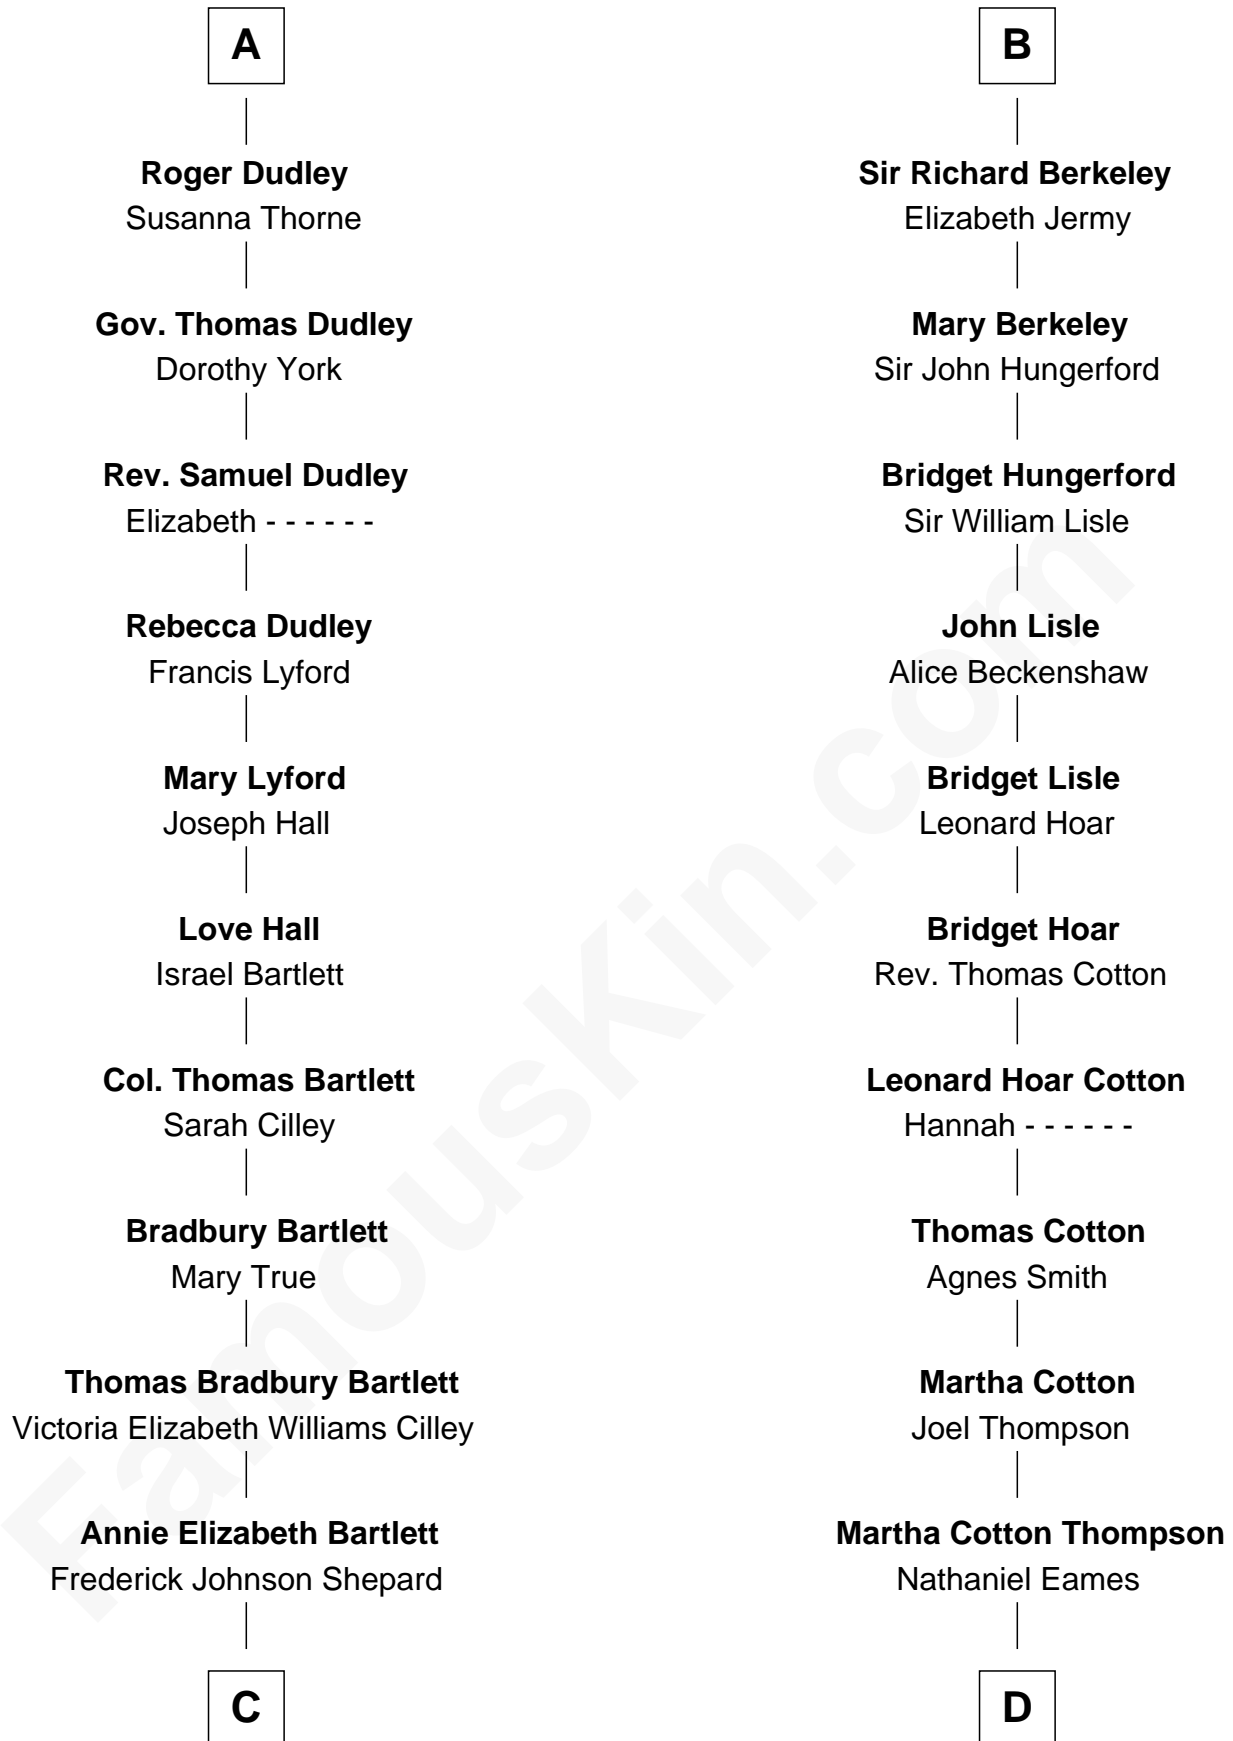

FamousKin.com Relationship Chart of

Alan Shepard

Mercury and Apollo Astronaut

18th cousin of

Emma Eames

Opera Singer

Sir Maurice de Berkeley

Eve la Zouche

Maurice de Berkeley

Margaret -----

Thomas Berkeley

Catherine Botetourte

Maurice Berkeley

Johanna Denham

Maurice Berkeley

Ellen Montfort

Sir William Berkeley

Anne Stafford

Richard Berkeley

Elizabeth Conningsby

Sir John Berkeley

Isabel Dennis

B

C

Alan Bartlett Shepard
Pauline Renza Emerson

Alan Shepard
Mercury and Apollo Astronaut

D

Ithamer Bellows Eames
Emma Hayden

Emma Eames
Opera Singer

FamousKin.com