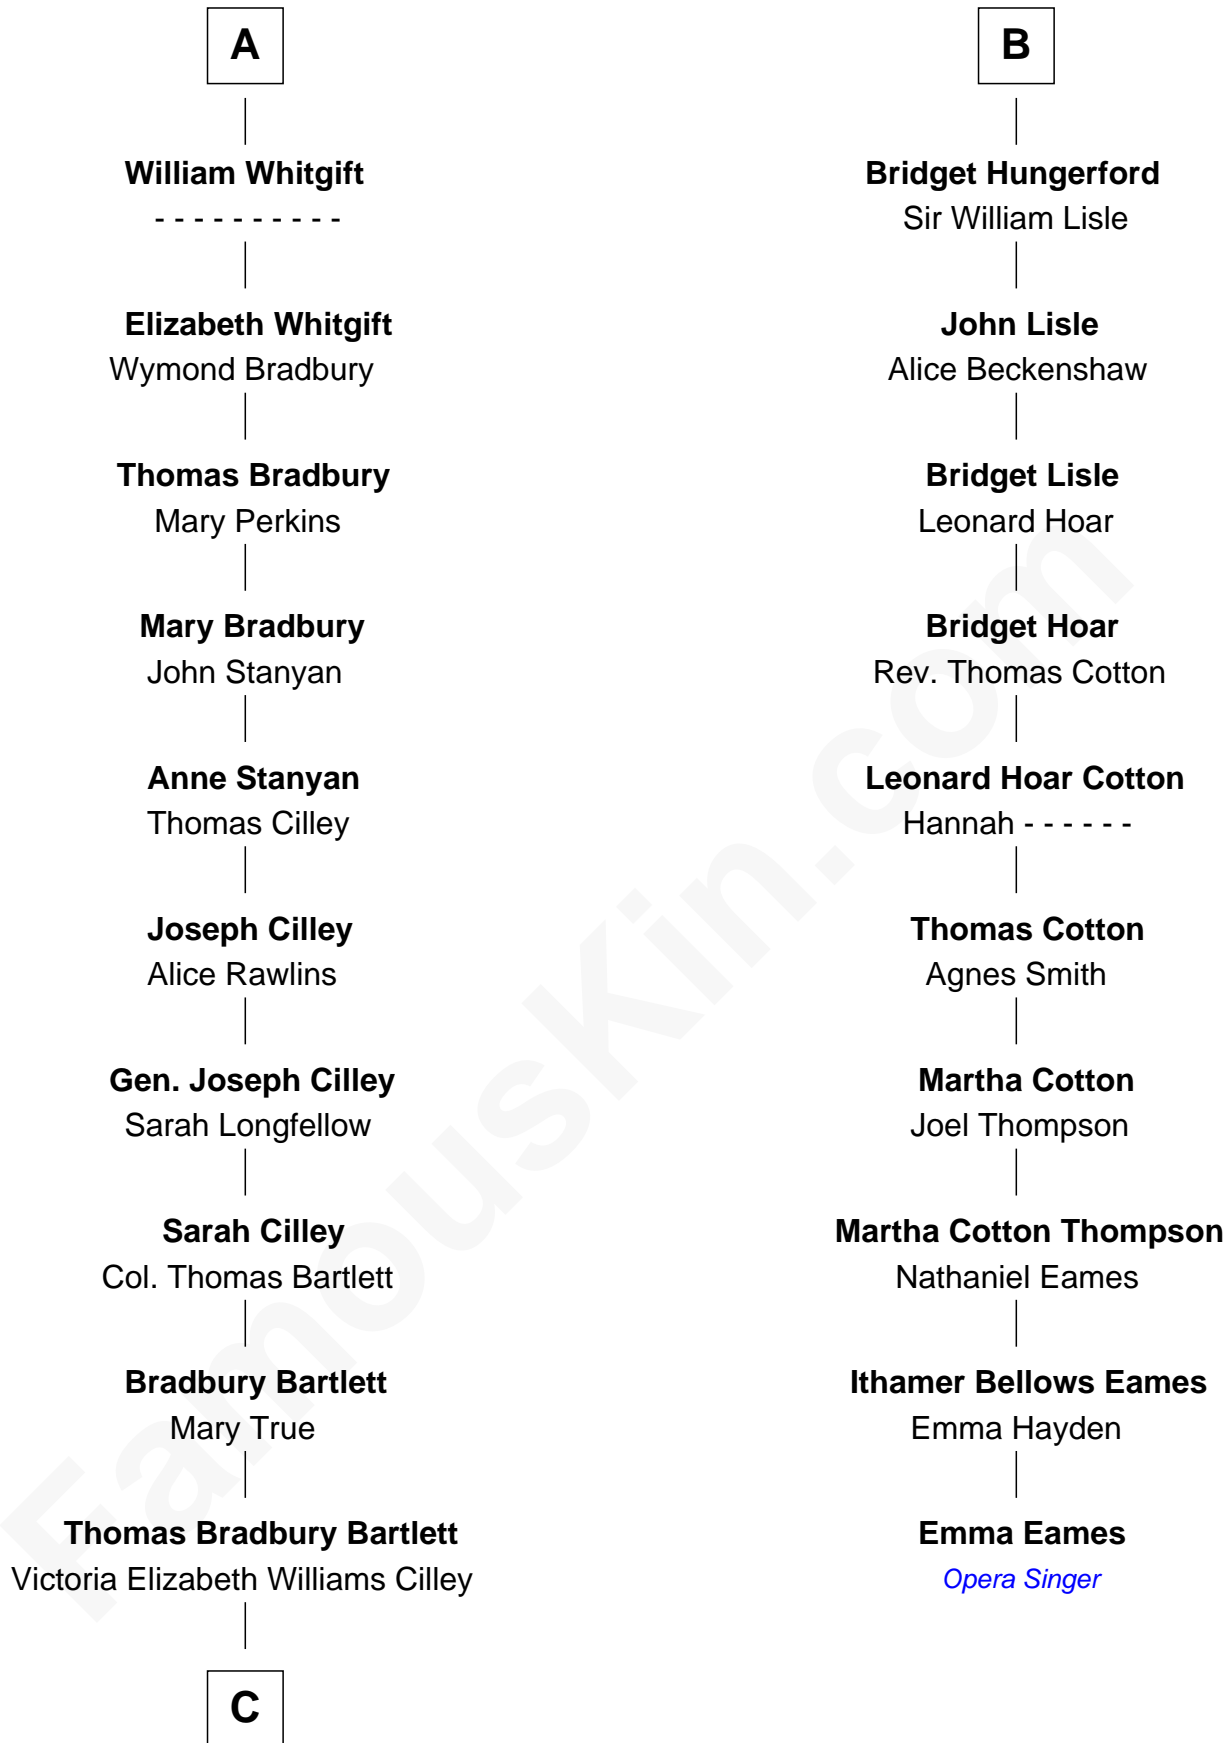

FamousKin.com Relationship Chart of

Alan Shepard

Mercury and Apollo Astronaut

16th cousin 3 times removed of

Emma Eames

Opera Singer

C

—
Annie Elizabeth Bartlett
Frederick Johnson Shepard

—
Alan Bartlett Shepard
Pauline Renza Emerson

—
Alan Shepard
Mercury and Apollo Astronaut

FamousKin.com