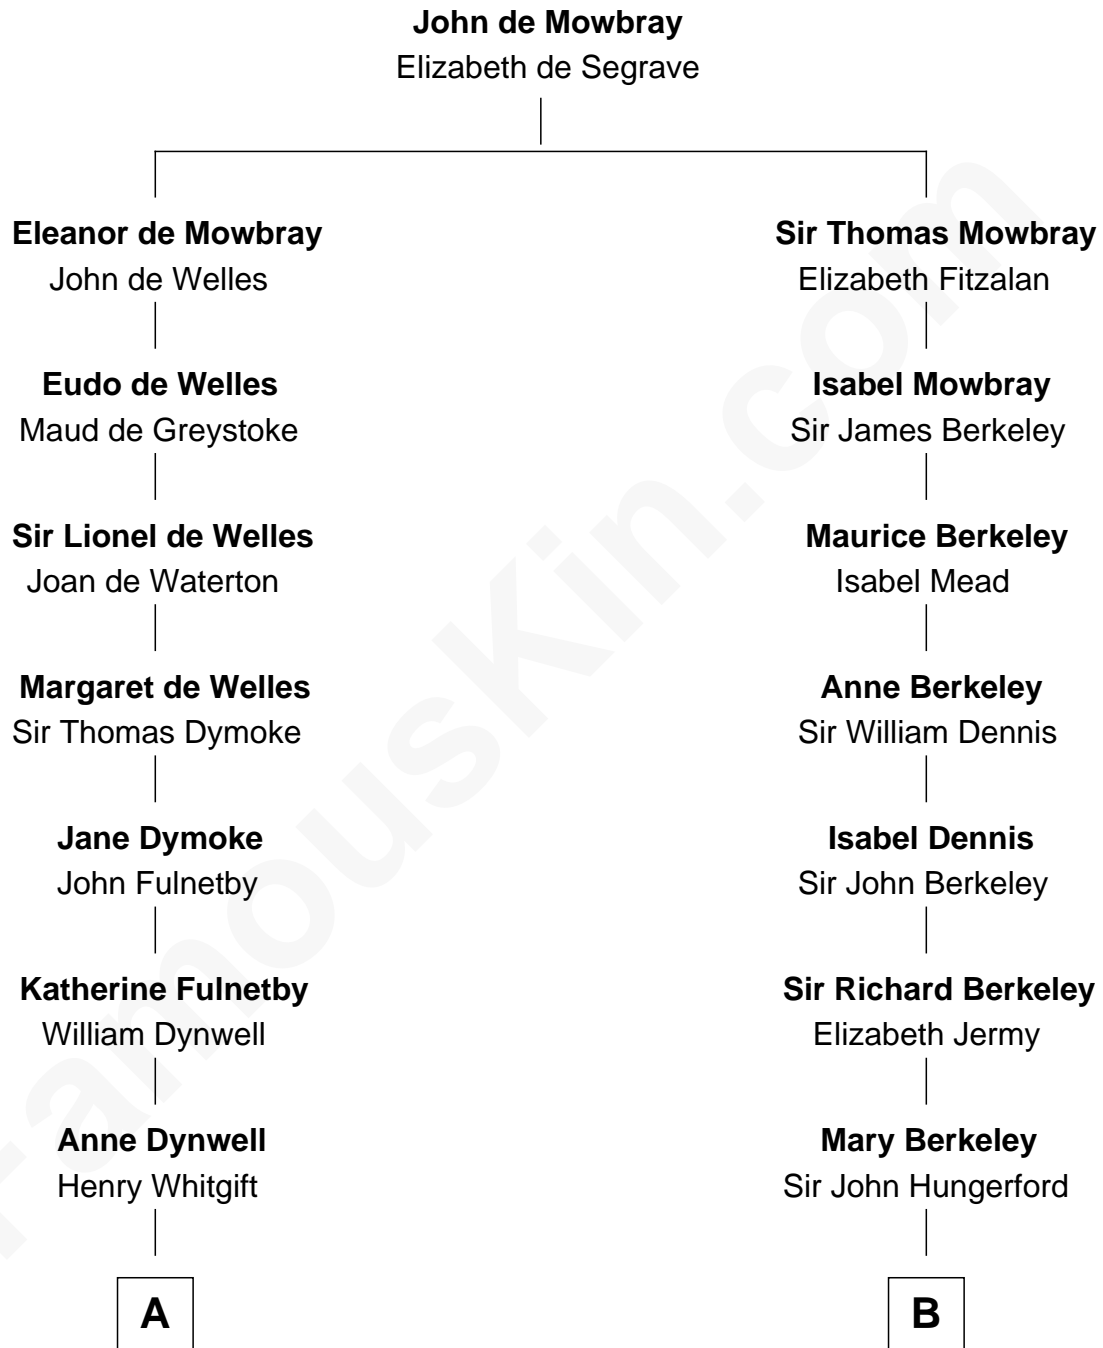

FamousKin.com Relationship Chart of

Alan Shepard

Mercury and Apollo Astronaut

16th cousin 3 times removed of

Emma Eames

Opera Singer

C

—
Annie Elizabeth Bartlett
Frederick Johnson Shepard

—
Alan Bartlett Shepard
Pauline Renza Emerson

—
Alan Shepard
Mercury and Apollo Astronaut

FamousKin.com