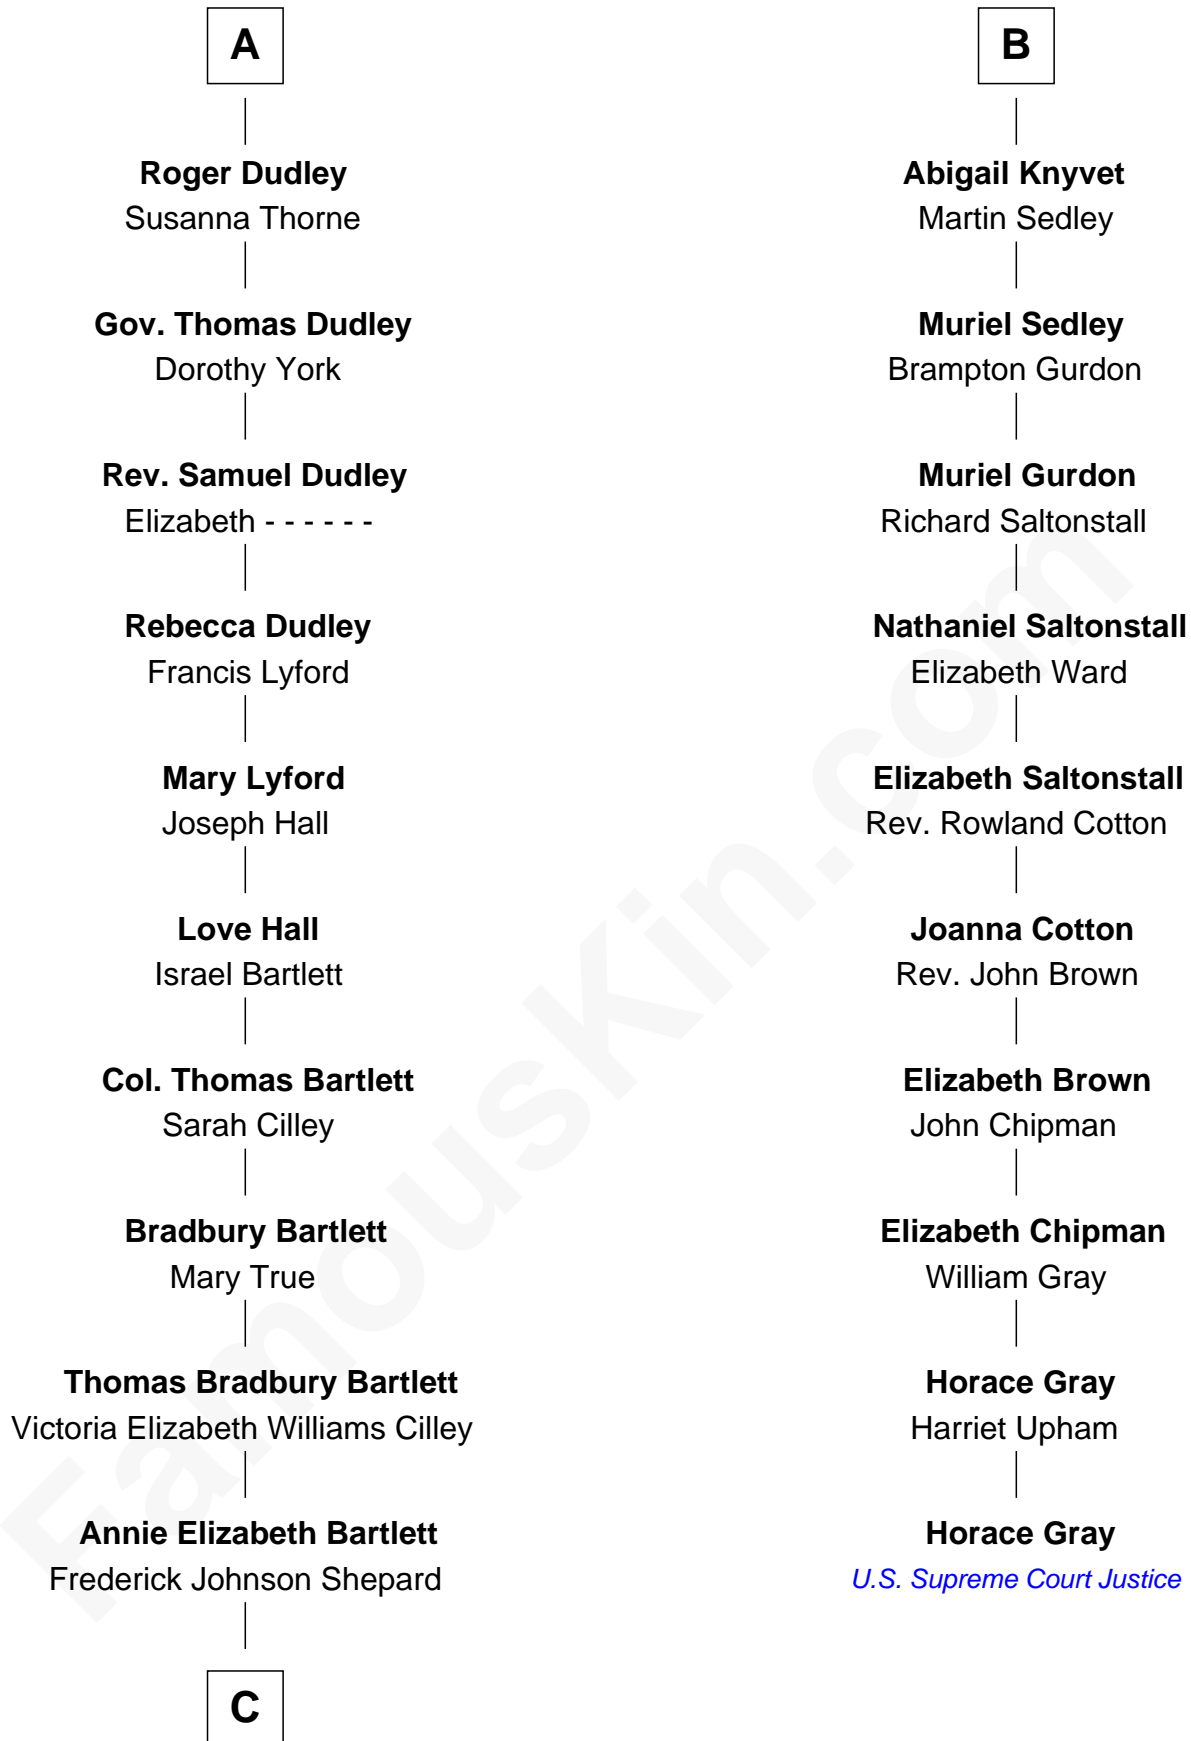

FamousKin.com Relationship Chart of

Alan Shepard

Mercury and Apollo Astronaut

16th cousin 2 times removed of

Horace Gray

U.S. Supreme Court Justice

C

—
Alan Bartlett Shepard
Pauline Renza Emerson

—
Alan Shepard
Mercury and Apollo Astronaut

FamousKin.com