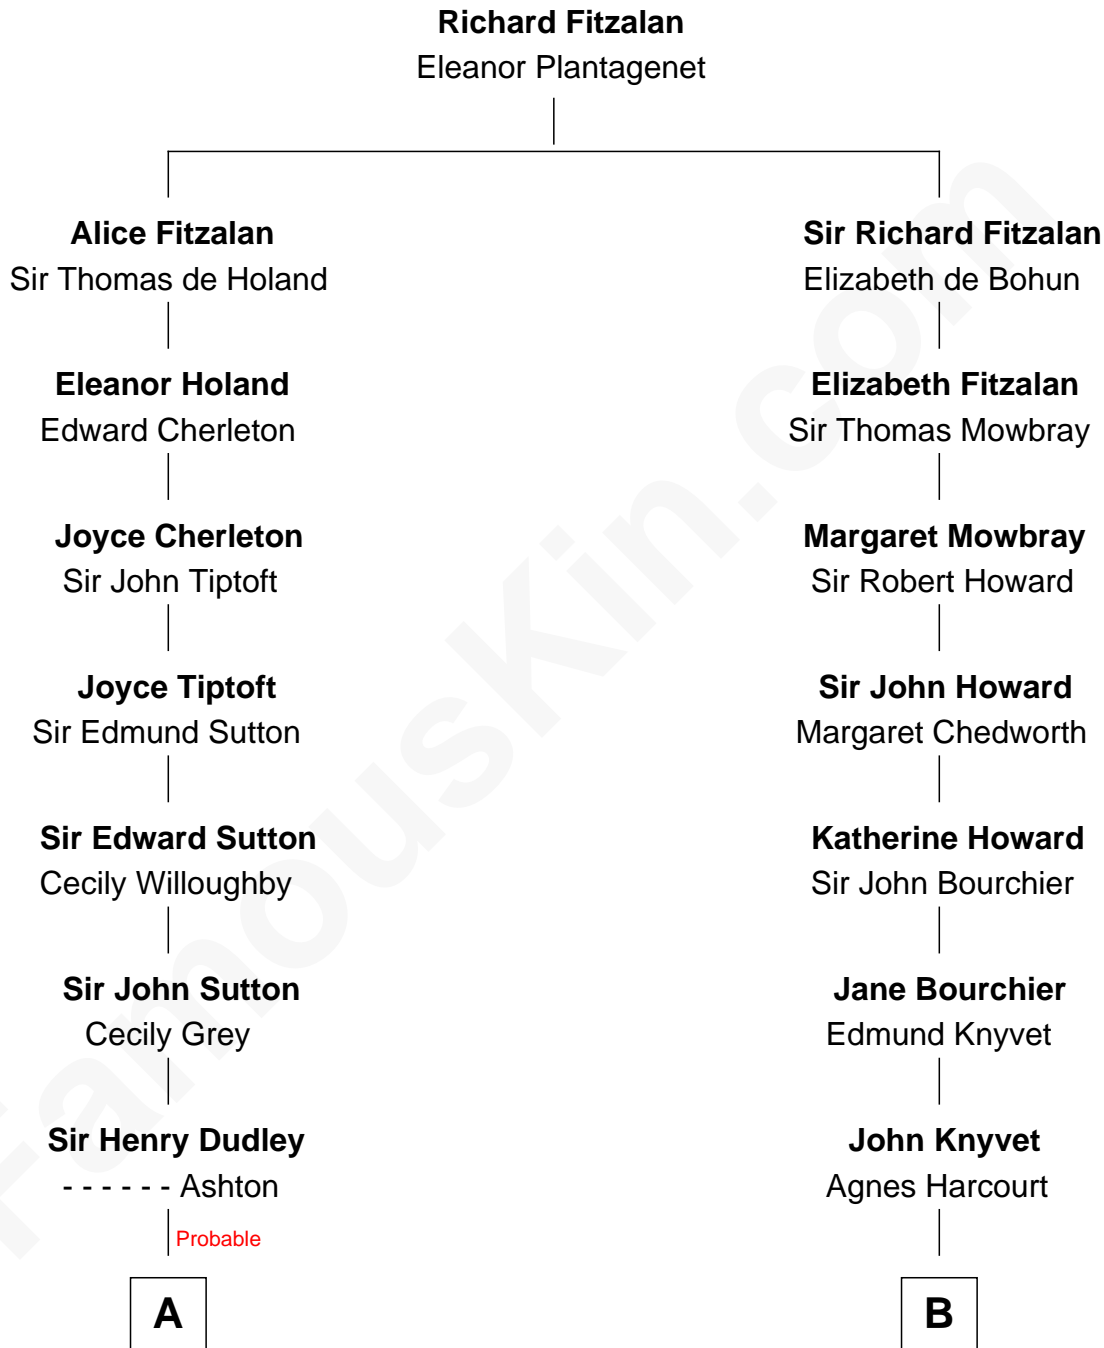

FamousKin.com Relationship Chart of

Alan Shepard

Mercury and Apollo Astronaut

16th cousin 2 times removed of

Horace Gray

U.S. Supreme Court Justice

C

—
Alan Bartlett Shepard
Pauline Renza Emerson

—
Alan Shepard
Mercury and Apollo Astronaut

FamousKin.com