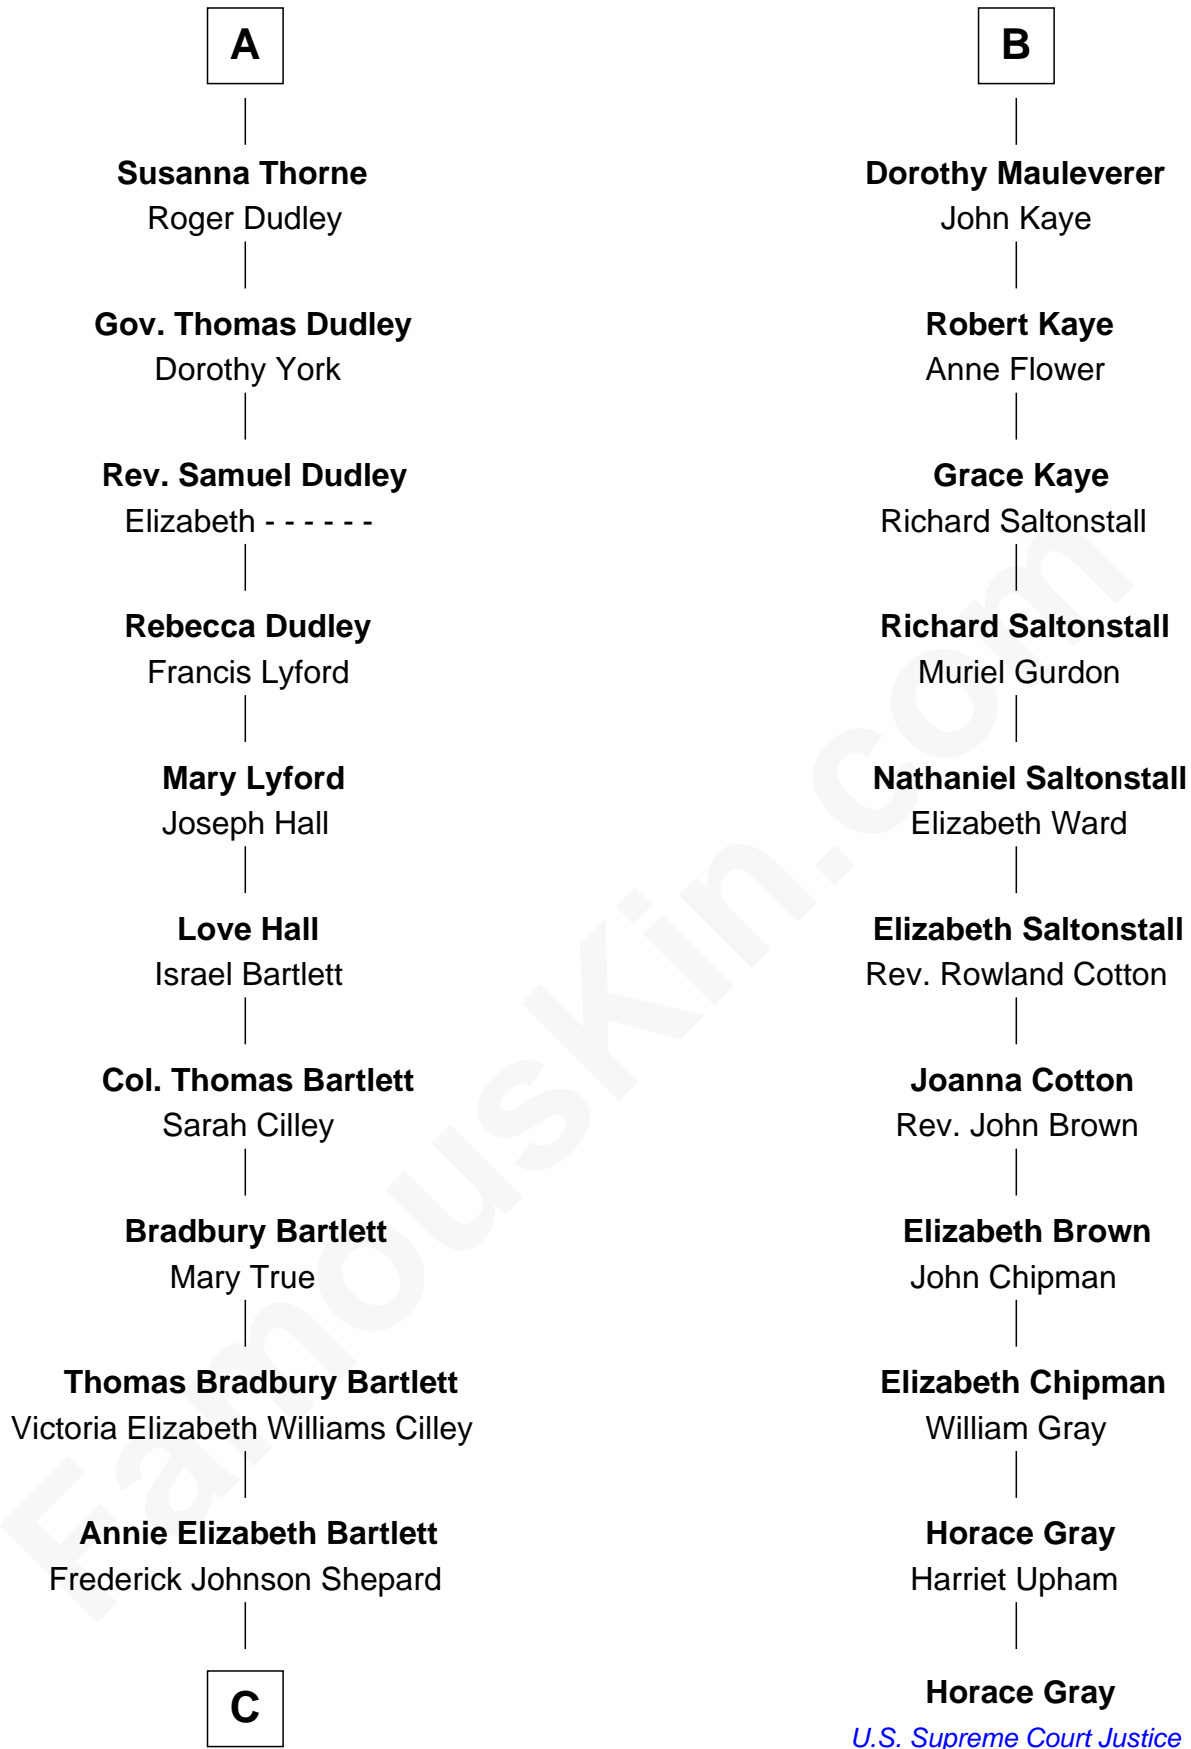

FamousKin.com Relationship Chart of

Alan Shepard

Mercury and Apollo Astronaut

17th cousin 1 time removed of

Horace Gray

U.S. Supreme Court Justice

Sir John Grey

Avice Marmion

C

—
Alan Bartlett Shepard
Pauline Renza Emerson

—
Alan Shepard
Mercury and Apollo Astronaut

FamousKin.com