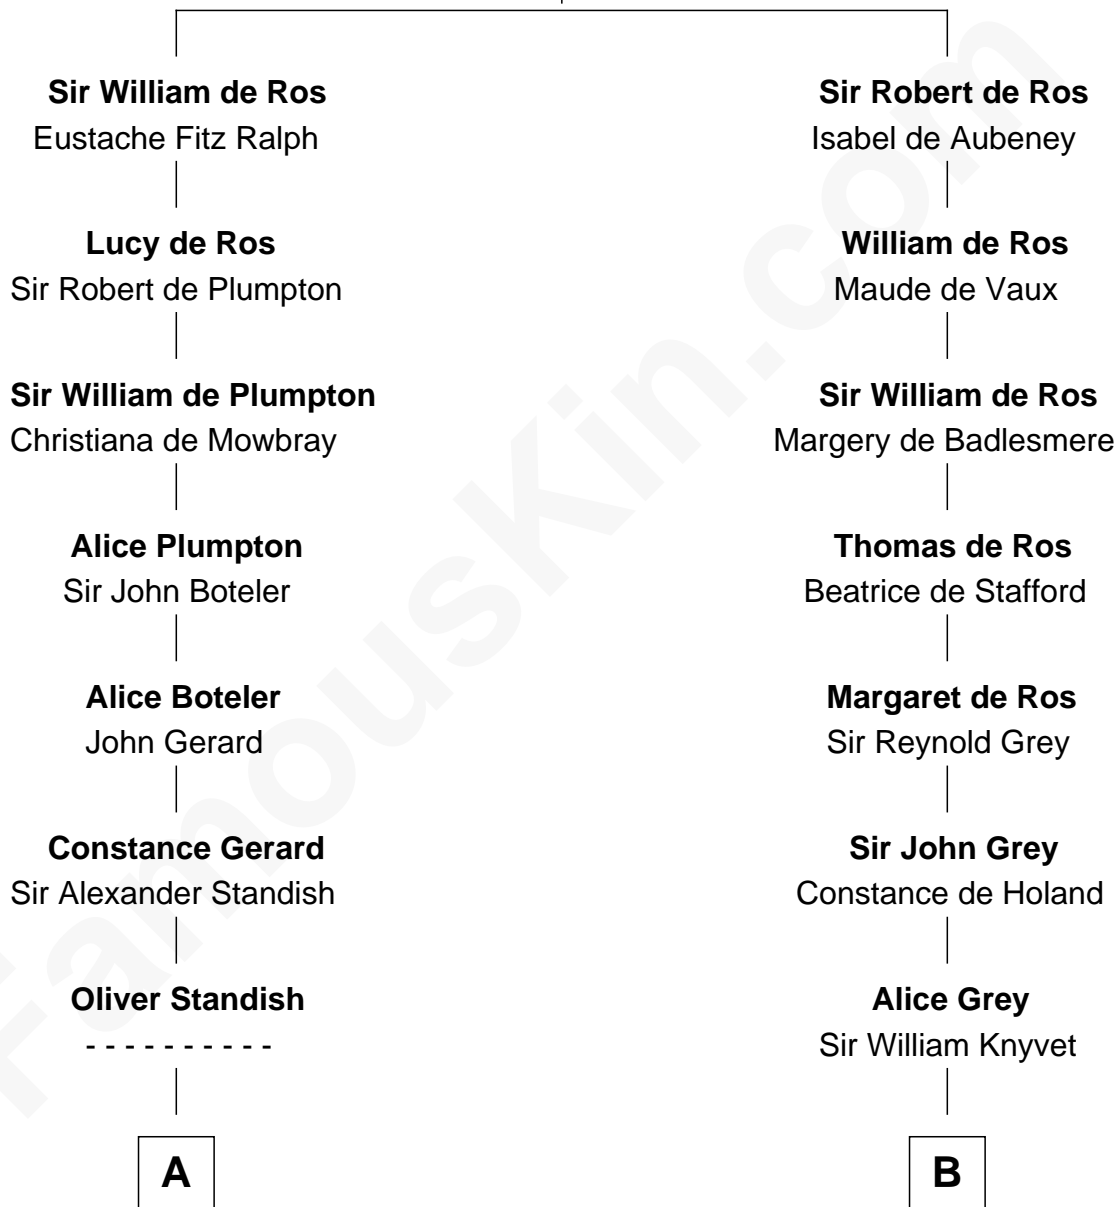

## Relationship Chart of

### Alan Shepard

*Mercury and Apollo Astronaut*

19th cousin 2 times removed of

### Horace Gray

*U.S. Supreme Court Justice*

**Sir William de Ros**

Lucy FitzPiers

**C**

**Abraham Emerson**

Mary Benley Eaton

**Charles Stillman Emerson**