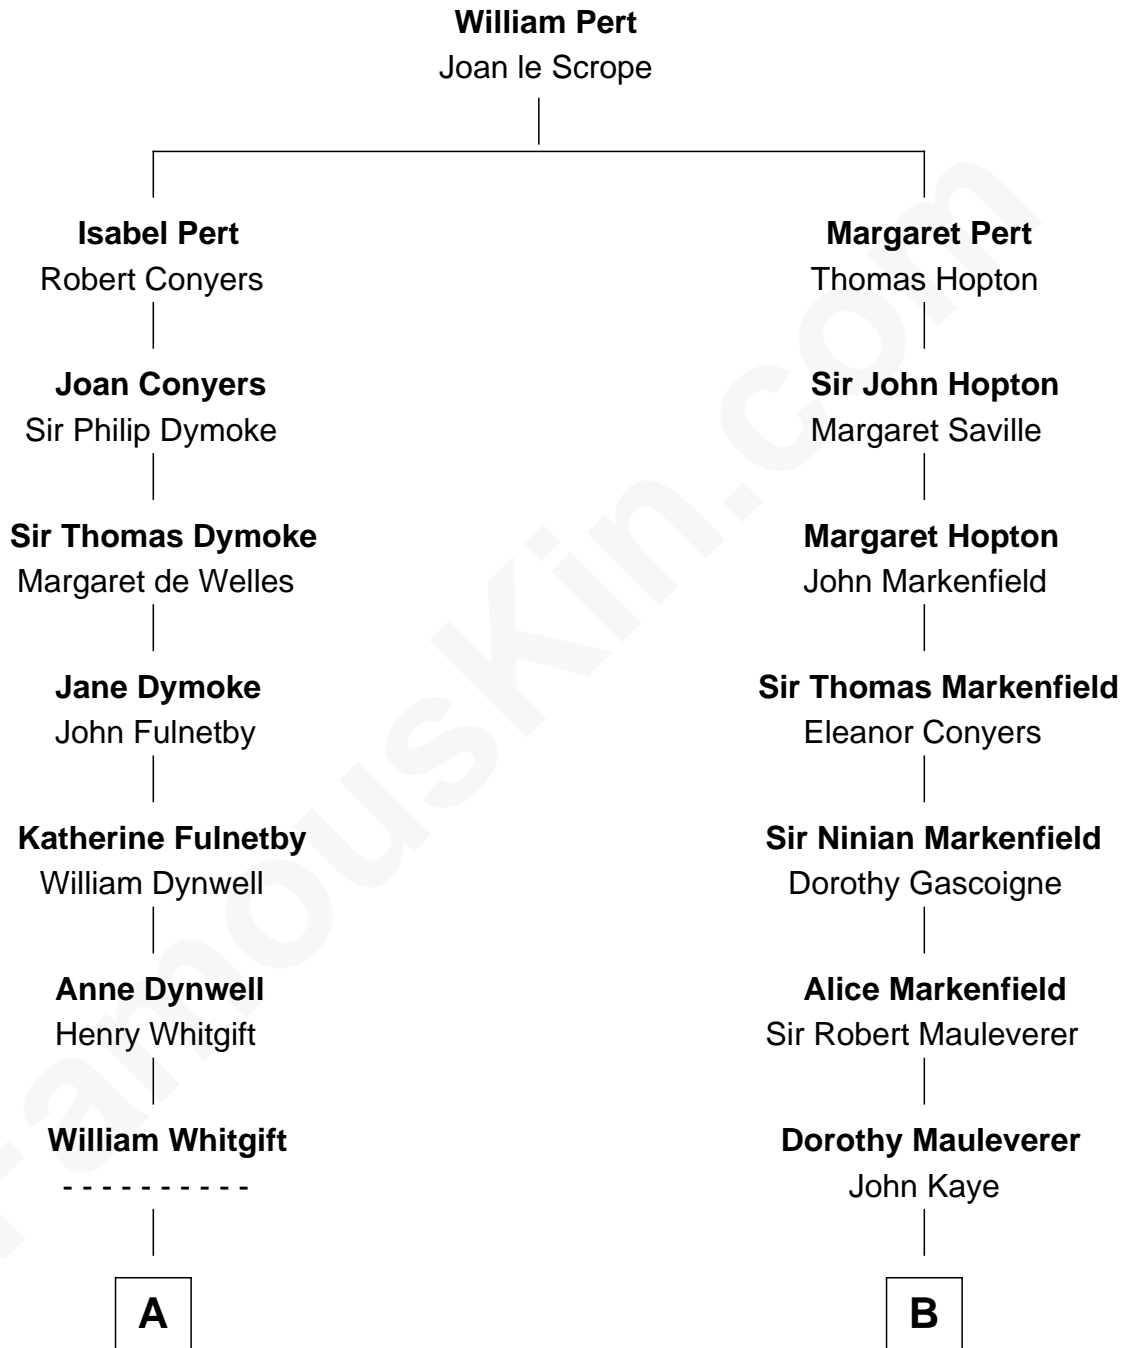

**FamousKin.com**  
**Relationship Chart of**  
**Alan Shepard**

*Mercury and Apollo Astronaut*

**16th cousin 2 times removed of**

**Horace Gray**

*U.S. Supreme Court Justice*

**C**

—  
**Alan Bartlett Shepard**  
Pauline Renza Emerson

—  
**Alan Shepard**  
*Mercury and Apollo Astronaut*

FamousKin.com