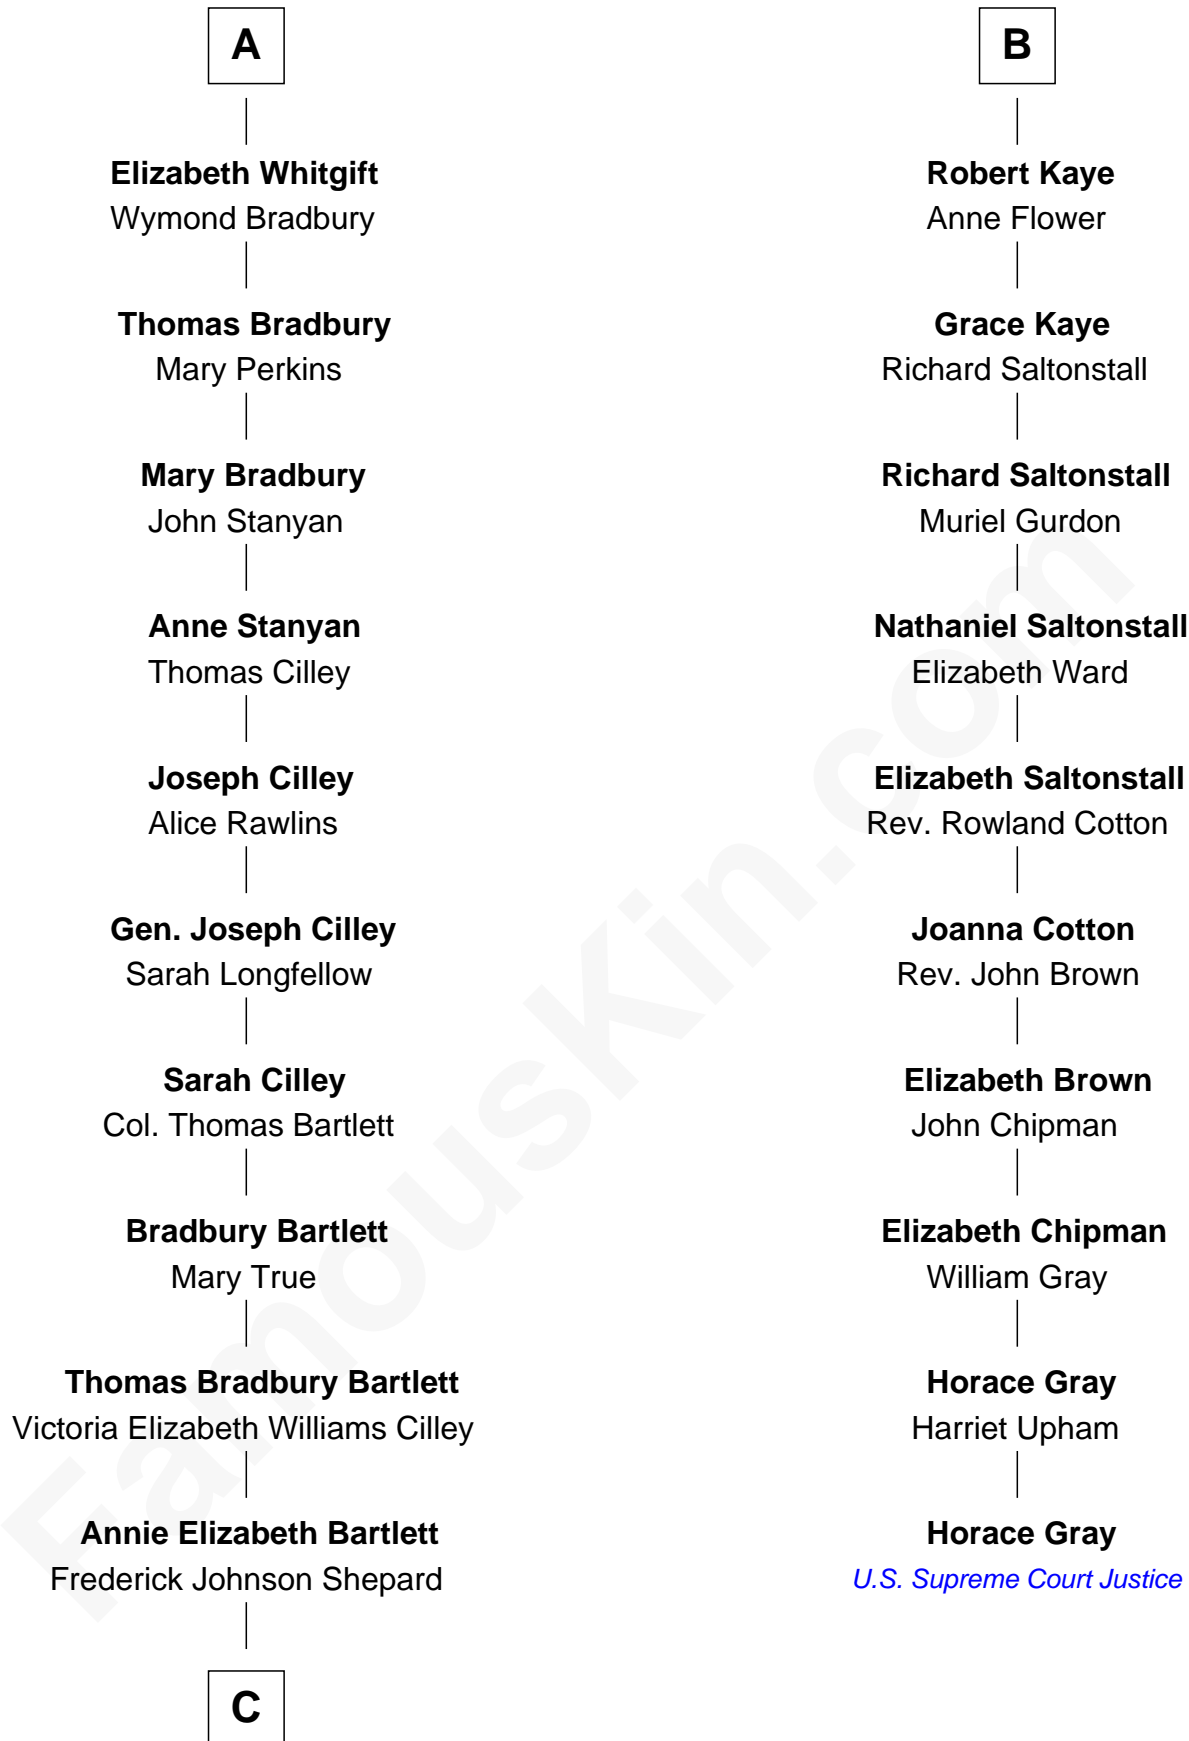

**FamousKin.com**  
**Relationship Chart of**  
**Alan Shepard**

*Mercury and Apollo Astronaut*

**16th cousin 2 times removed of**

**Horace Gray**

*U.S. Supreme Court Justice*

**C**

—  
**Alan Bartlett Shepard**  
Pauline Renza Emerson

—  
**Alan Shepard**  
*Mercury and Apollo Astronaut*

FamousKin.com