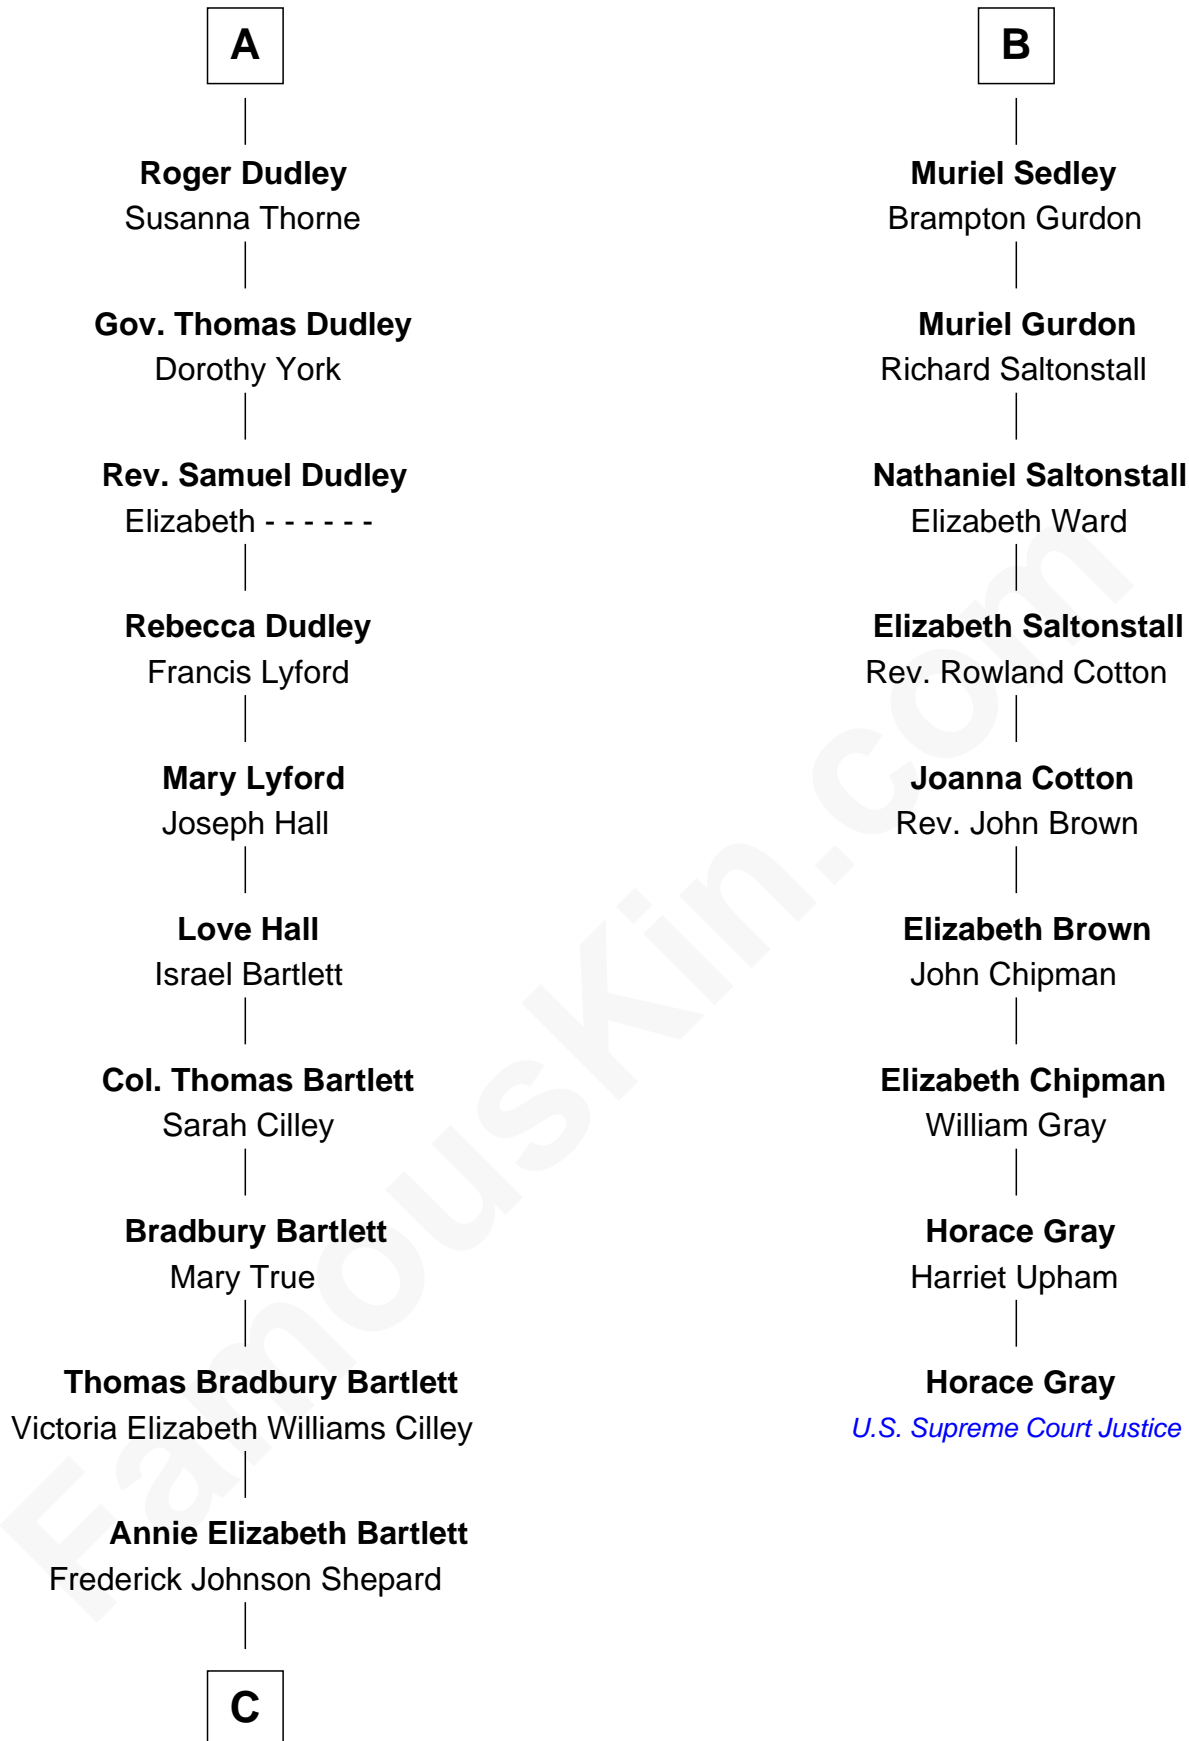

# FamousKin.com Relationship Chart of

**Alan Shepard**

*Mercury and Apollo Astronaut*

15th cousin 3 times removed of

**Horace Gray**

*U.S. Supreme Court Justice*

**C**

—  
**Alan Bartlett Shepard**  
Pauline Renza Emerson

—  
**Alan Shepard**  
*Mercury and Apollo Astronaut*

FamousKin.com