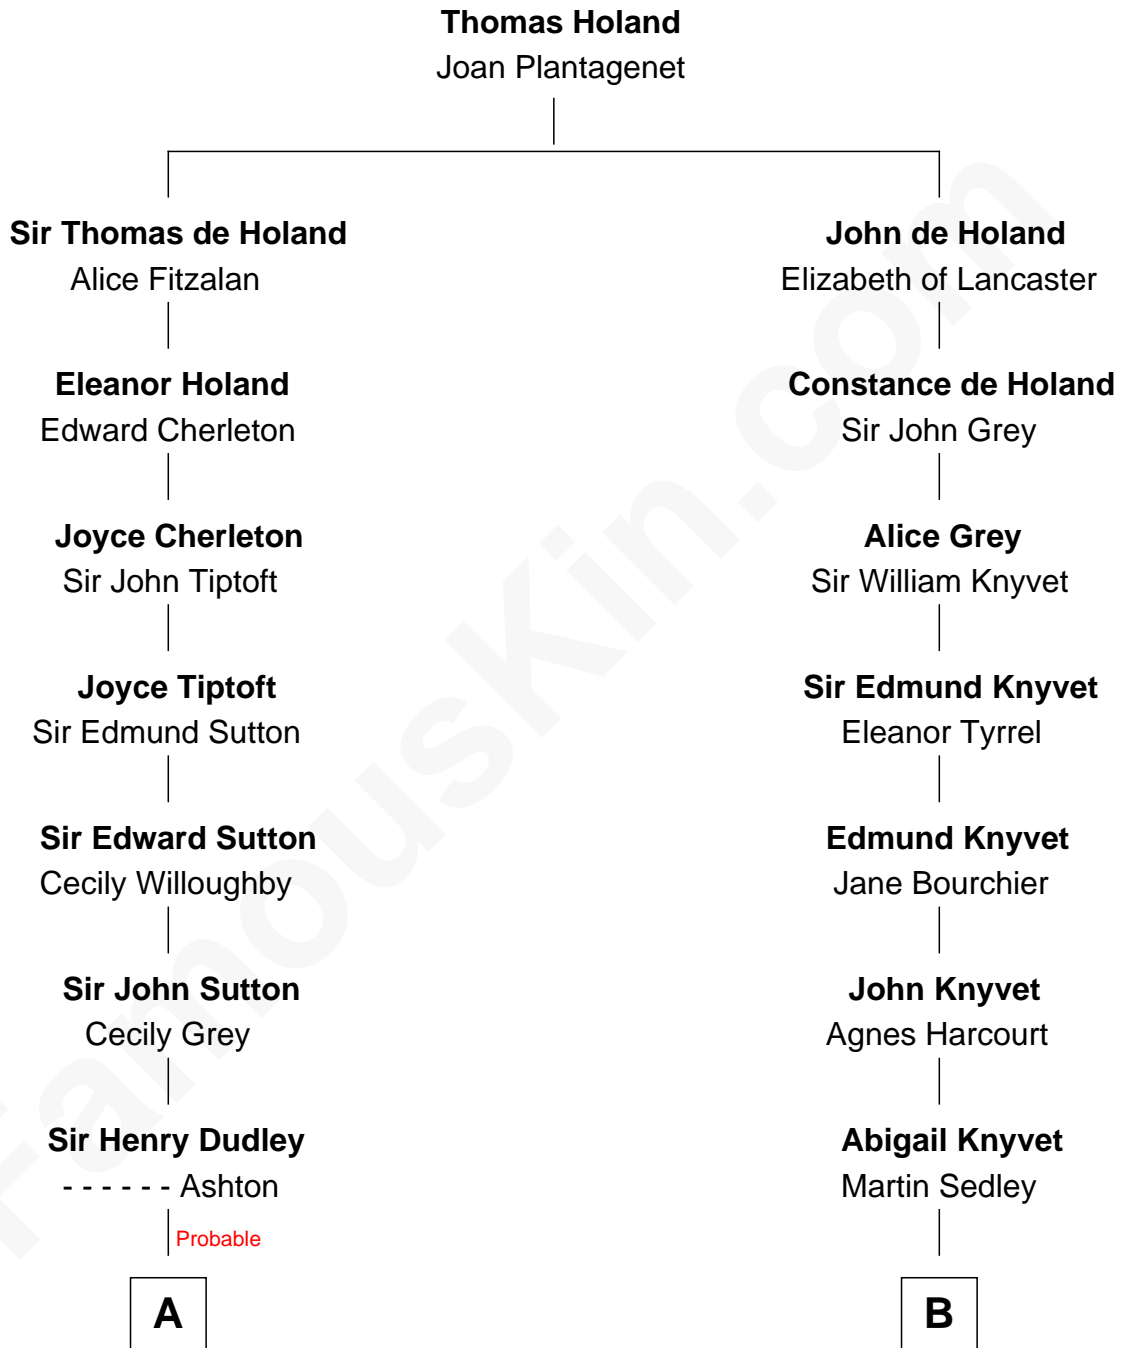

# FamousKin.com Relationship Chart of

**Alan Shepard**

*Mercury and Apollo Astronaut*

15th cousin 3 times removed of

**Horace Gray**

*U.S. Supreme Court Justice*

**C**

—  
**Alan Bartlett Shepard**  
Pauline Renza Emerson

—  
**Alan Shepard**  
*Mercury and Apollo Astronaut*

FamousKin.com